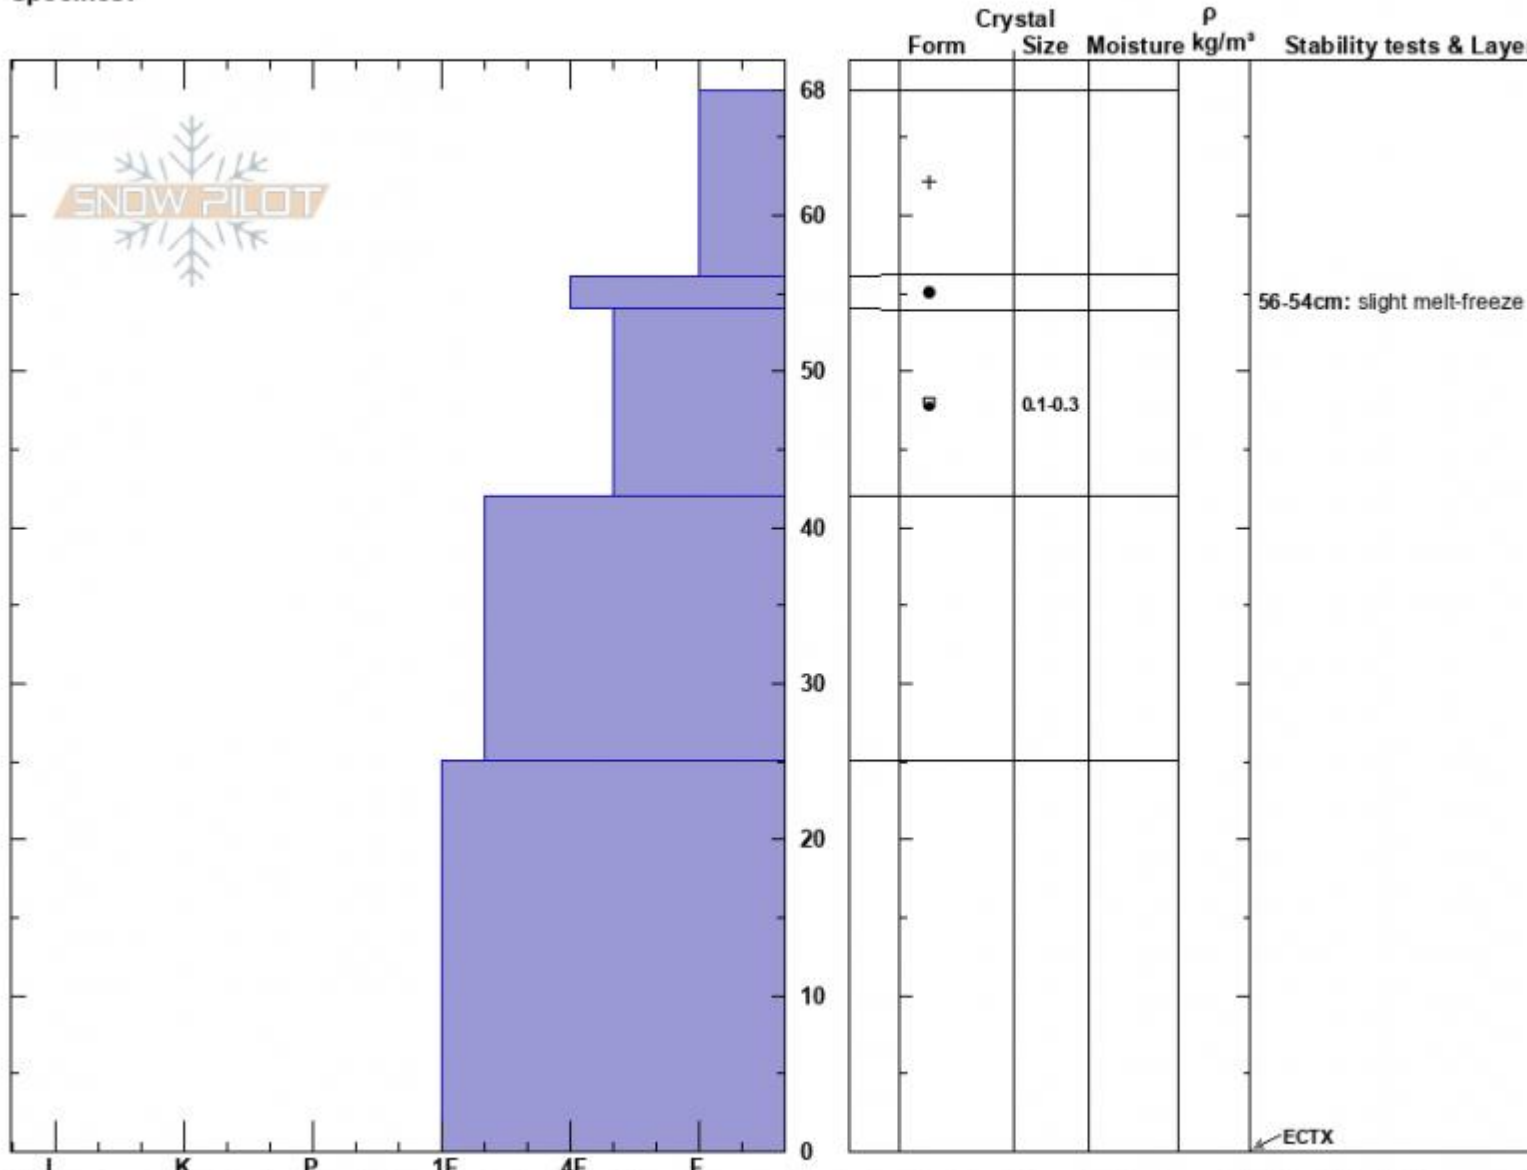

Texas Meadows north
 Bridger Range
 MT
 Elevation: 7860 ft
 Aspect: 307°
 Specifics:

Mark Staples
 12/10/2024 - 11:30am
 Co-ord: 45.84041N, -110.93538W
 Slope Angle: 19°
 Wind Loading: no

Stability: Good
 Air Temperature:
 Sky Cover: FEW
 Precipitation:
 Wind: NW Moderate

HS:68
 Layer Notes:
 56-54cm: slight melt-freeze
 54-42cm: Problematic layer

Notes: Overall surprisingly supportable snowpack. Faceting of the old snow surface that was just buried is evident but generally minimal. The bridgers exper than other areas due to lower elevations.

Snow profile N facing by Texas Meadow

Advisory Region
 Bridger Range
 Longitude
 -110.94W

Latitude

45.84N

Bridger Range, 2024-12-10