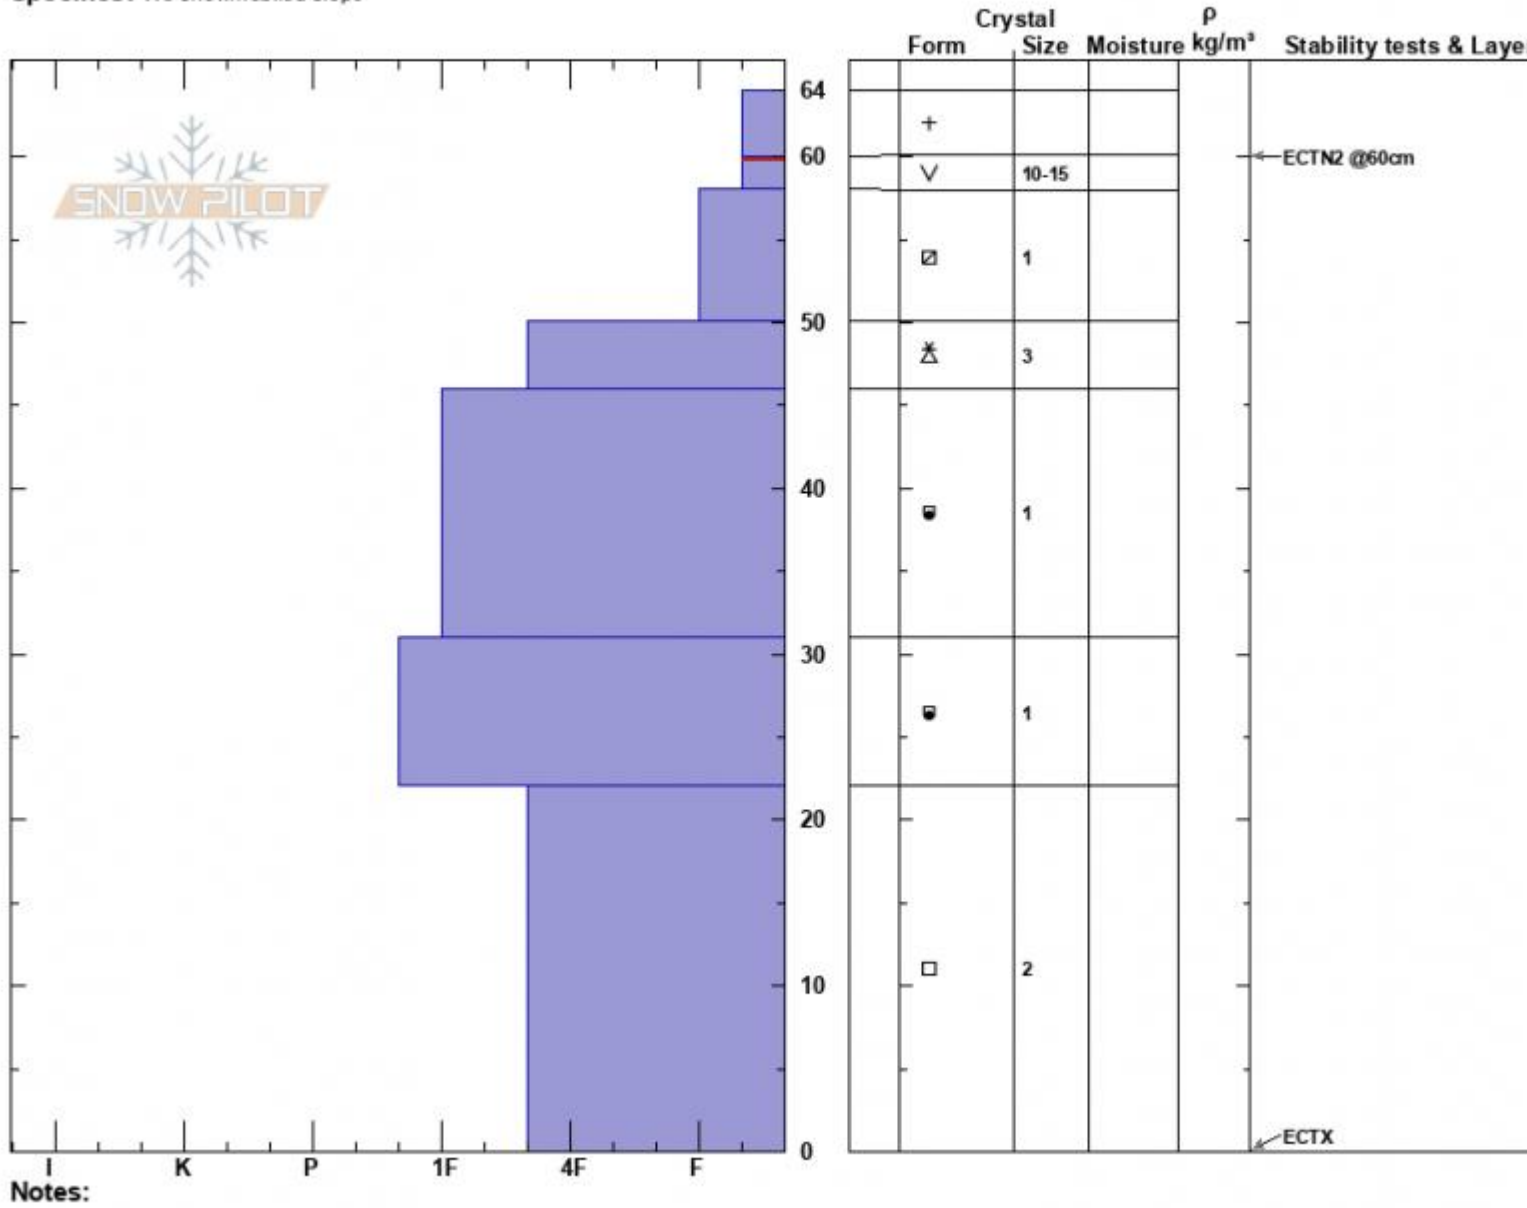

Black Canyon SW  
 Lionhead Range  
 MT  
 Elevation: 8100 ft  
 Aspect: 240°  
 Specifics: We snowmobiled slope

Dave Zinn  
 12/09/2024 - 1:50pm  
 Co-ord: 44.49862N, -111.13852W  
 Slope Angle: 5°  
 Wind Loading: no

Stability: Very Good  
 Air Temperature:  
 Sky Cover: BKN  
 Precipitation: NO  
 Wind: Calm

HS:64  
 PF:40  
 Layer Notes:  
 60-58cm: Problematic layer

Advisory Region  
 Island Park  
 Longitude  
 -111.14W  
 Latitude  
 44.48N  
 Island Park, 2024-12-09