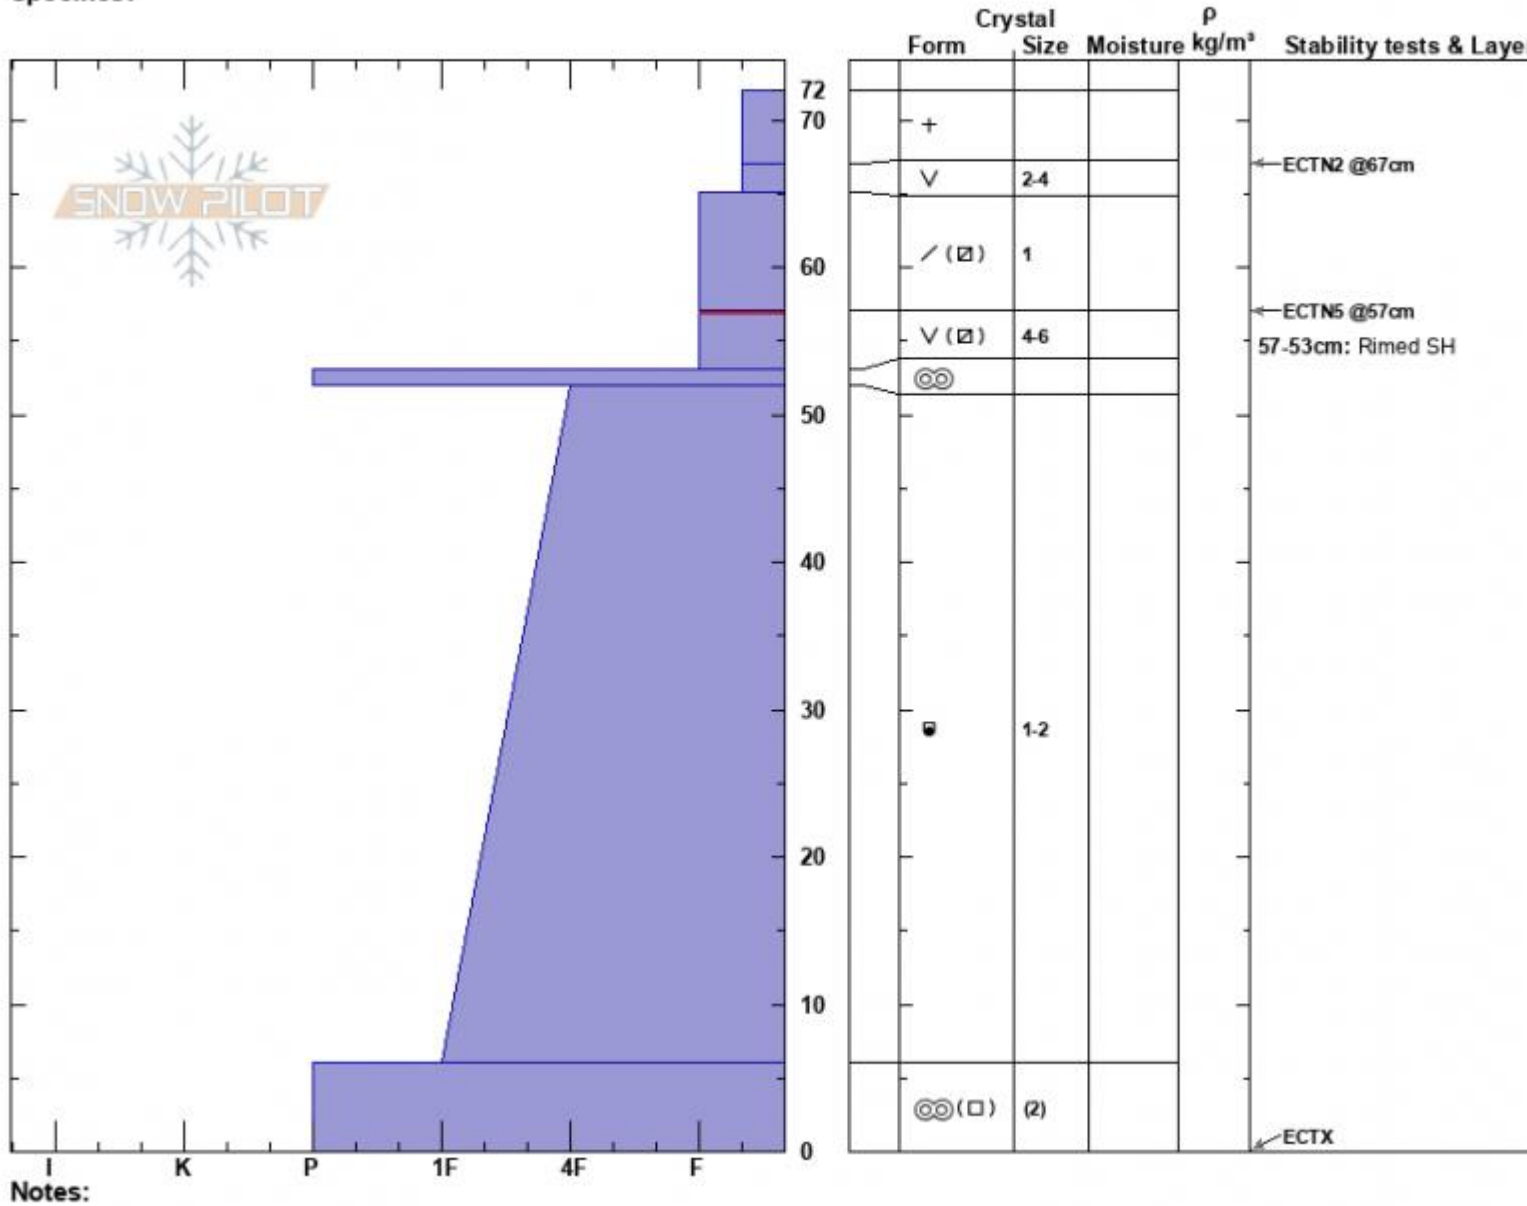

Black Canyon NE  
 Lionhead Range  
 MT  
 Elevation: 7900 ft  
 Aspect: 50°  
 Specifics:

Dave Zinn  
 12/09/2024 - 2:20pm  
 Co-ord: 44.46497N, -111.10560W  
 Slope Angle: 25°  
 Wind Loading: no

Stability: Good  
 Air Temperature:  
 Sky Cover: BKN  
 Precipitation: NO  
 Wind: Calm

HS:72  
 PF:50  
 Layer Notes:  
 57-53cm: Rimed SH  
 57-53cm: Problematic layer

Notes:  
 Advisory Region  
 Island Park  
 Longitude  
 -111.14W  
 Latitude  
 44.48N  
 Island Park, 2024-12-09