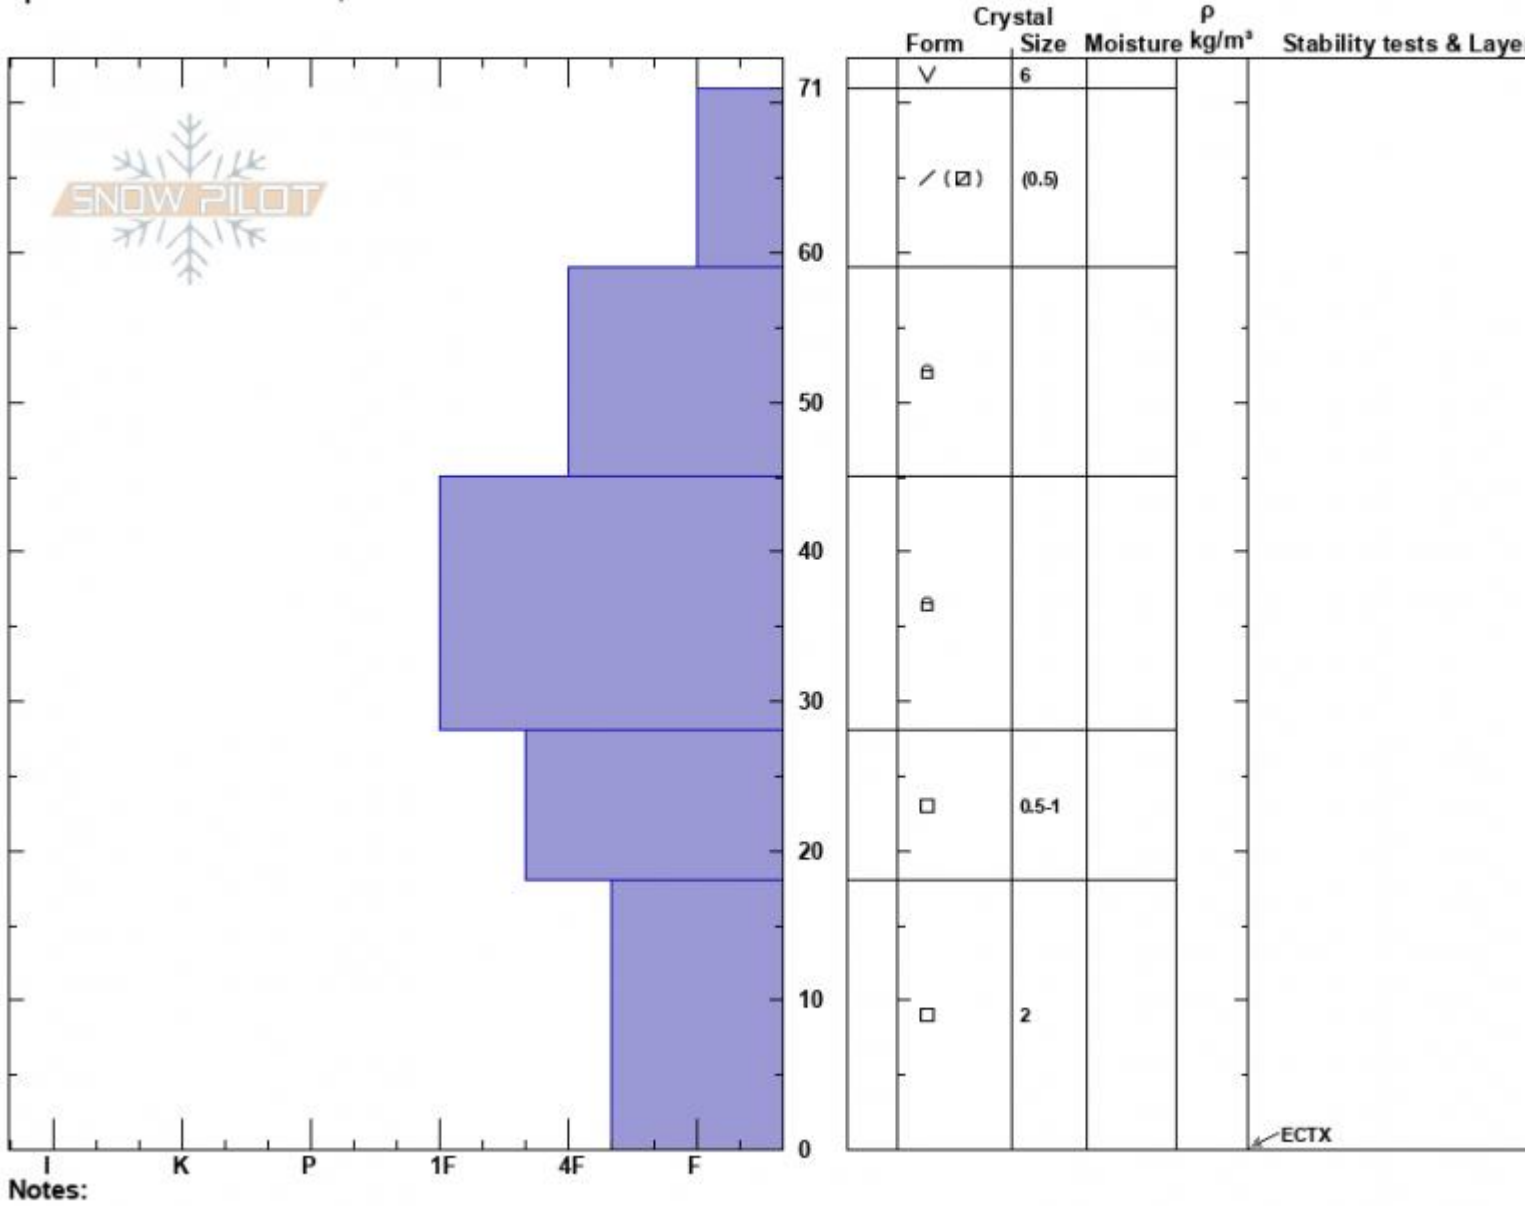

Second Yellow Mule
 Madison Range-N
 MT
 Elevation: 9400 ft
 Aspect: 42°
 Specifics: We snowmobiled slope

Haylee Darby
 12/04/2024 - 11:00am
 Co-ord: 45.17931N, -111.40368W
 Slope Angle: 26°
 Wind Loading: no

Stability:
 Air Temperature: -2°C
 Sky Cover: CLR
 Precipitation: NO
 Wind: W Calm

HS:71
 PF:24
 Layer Notes:

Advisory Region
 Northern Madison
 Longitude
 -111.38W
 Latitude
 45.17N
 Northern Madison, 2024-12-05