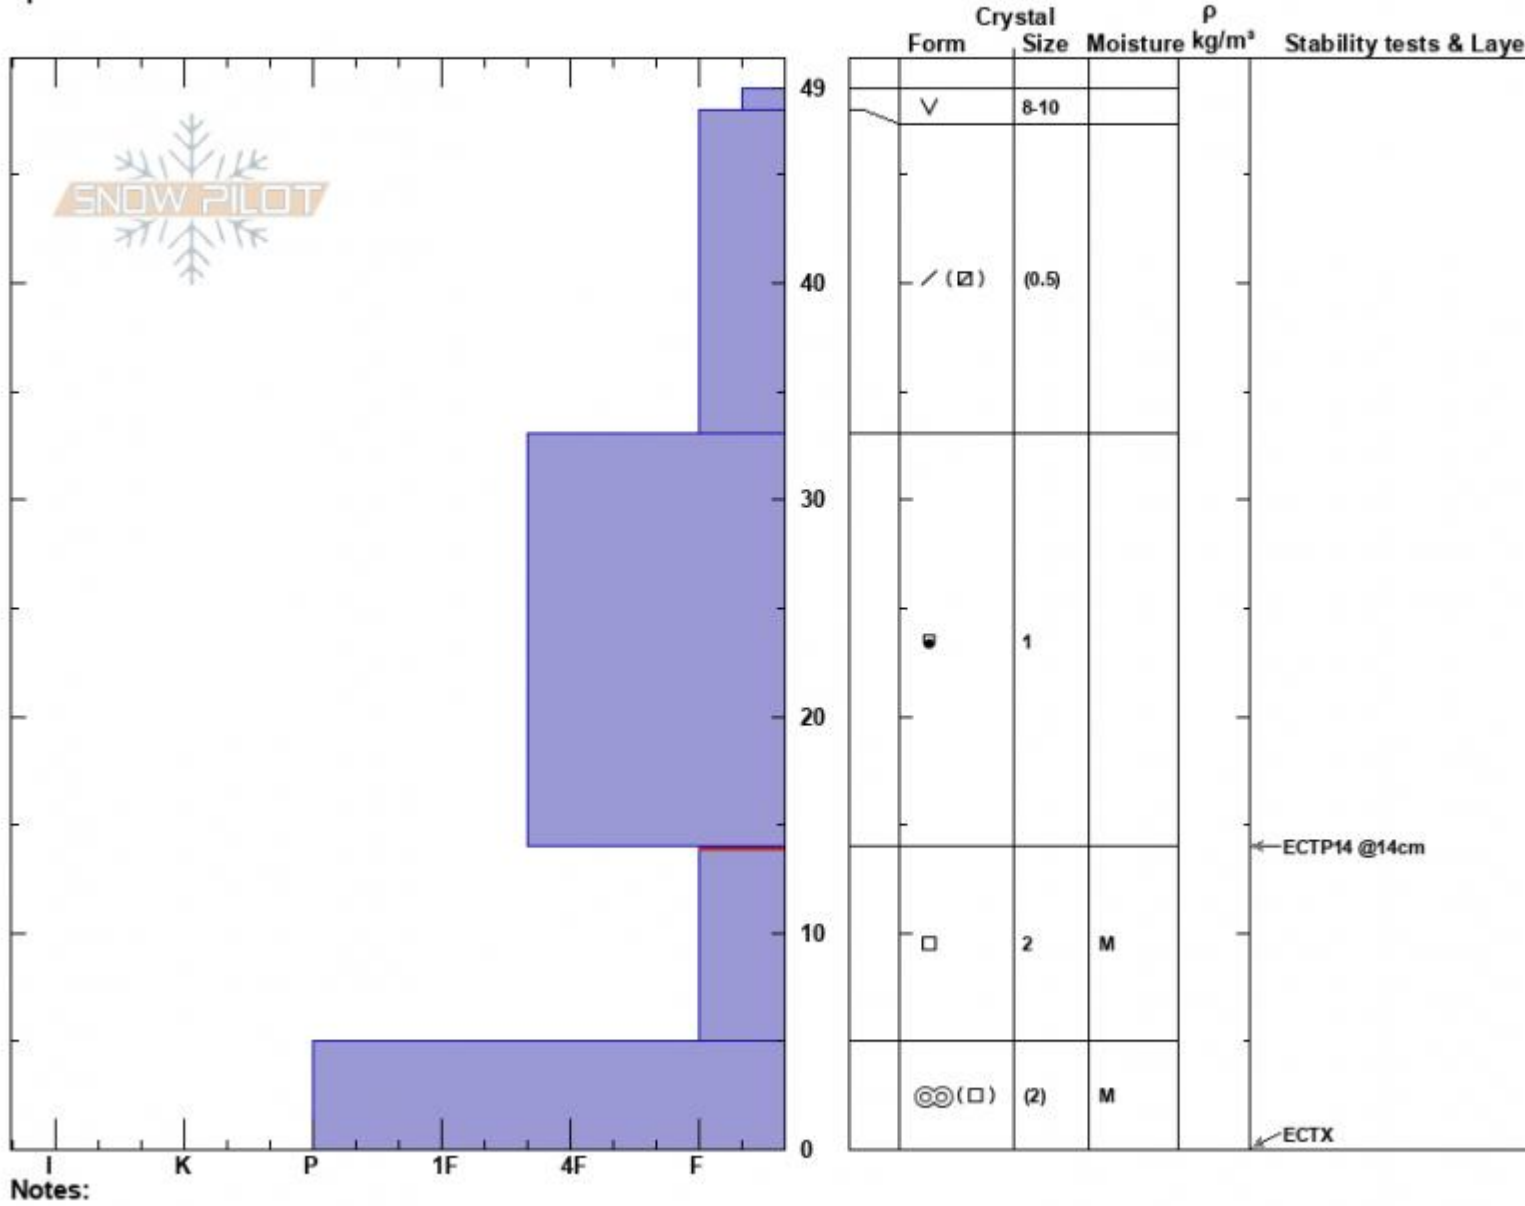

Wilderness Boundary  
 Madison Range-S  
 MT  
 Elevation: 8850 ft  
 Aspect: 240°  
 Specifics:

Dave Zinn  
 12/03/2024 - 12:15pm  
 Co-ord: 44.97699N, -111.35905W  
 Slope Angle: 20°  
 Wind Loading: no

Stability: Good  
 Air Temperature:  
 Sky Cover: CLR  
 Precipitation: NO  
 Wind: Calm

HS:49  
 PF:30  
 Layer Notes:  
 14-5cm: Problematic layer

Advisory Region  
 Southern Madison  
 Longitude  
 -111.27W  
 Latitude  
 45.06N  
 Southern Madison, 2024-12-03