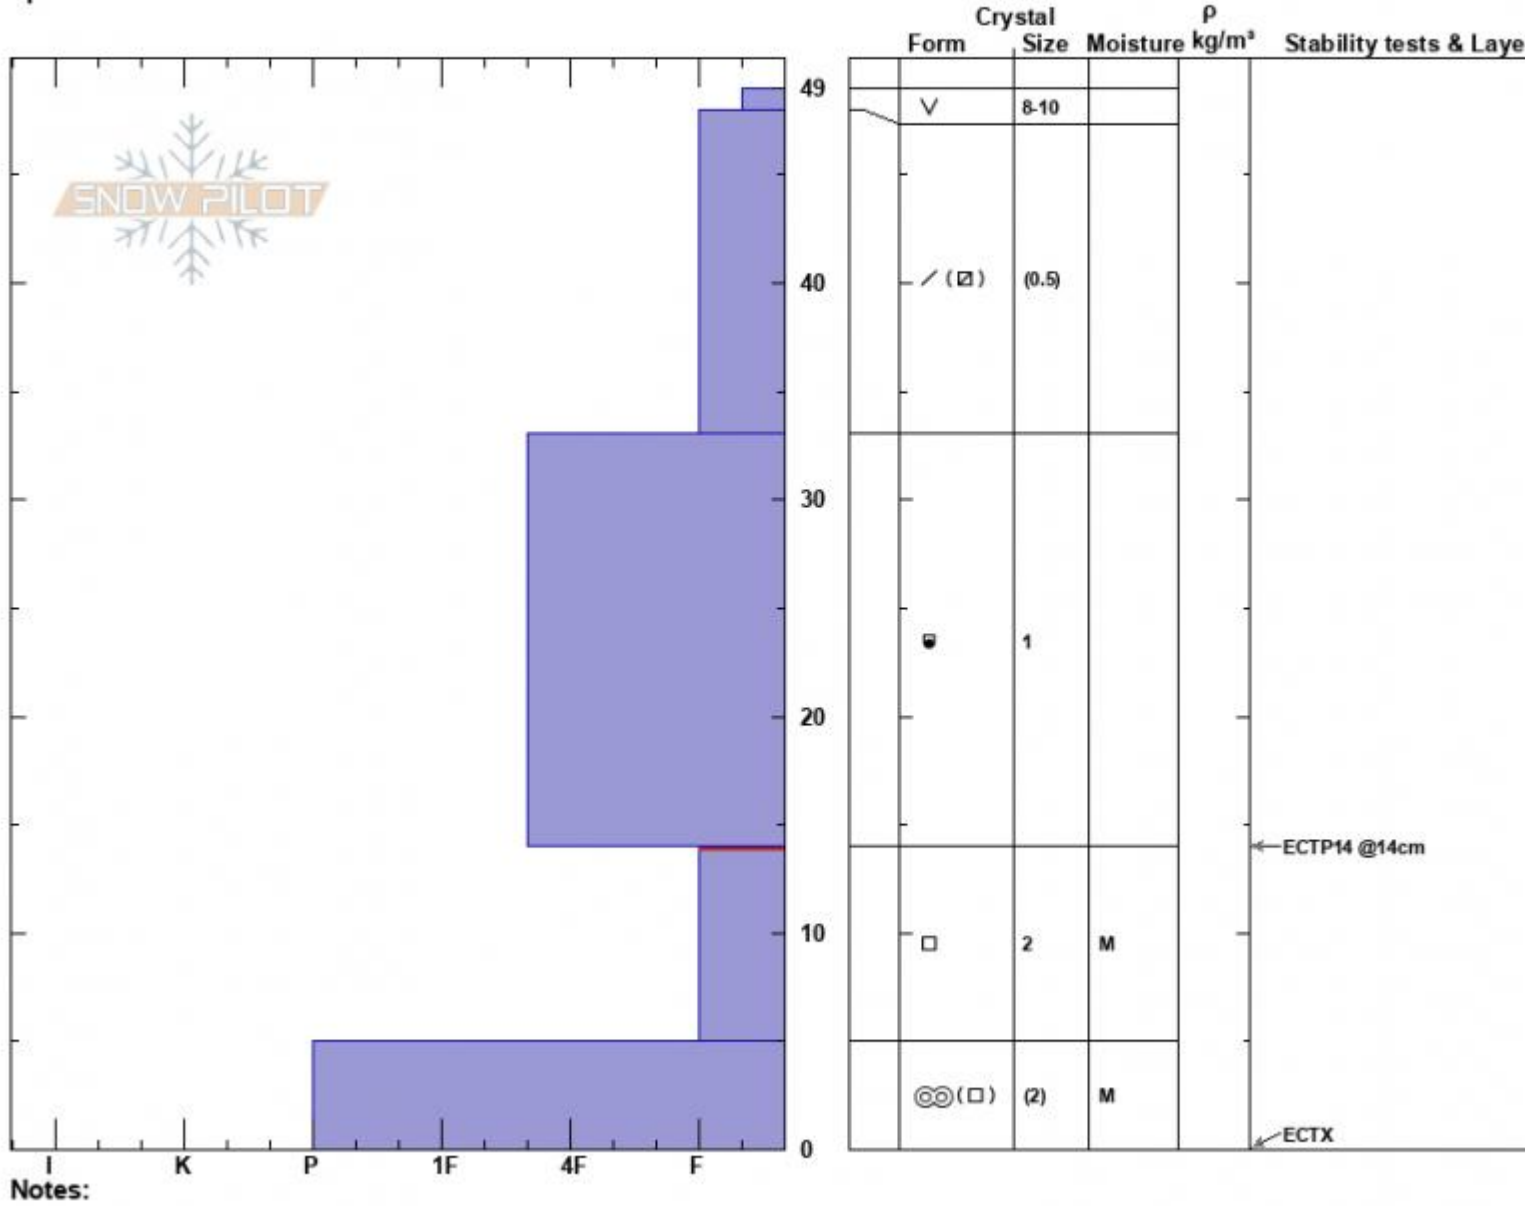

Wilderness Boundary
 Madison Range-S
 MT
 Elevation: 8850 ft
 Aspect: 240°
 Specifics:

Dave Zinn
 12/03/2024 - 12:15pm
 Co-ord: 44.97699N, -111.35905W
 Slope Angle: 20°
 Wind Loading: no

Stability: Good
 Air Temperature:
 Sky Cover: CLR
 Precipitation: NO
 Wind: Calm

HS:49
 PF:30
 Layer Notes:
 14-5cm: Problematic layer

Notes:
 Advisory Region
 Southern Madison
 Longitude
 -111.27W
 Latitude
 45.06N
 Southern Madison, 2024-12-03