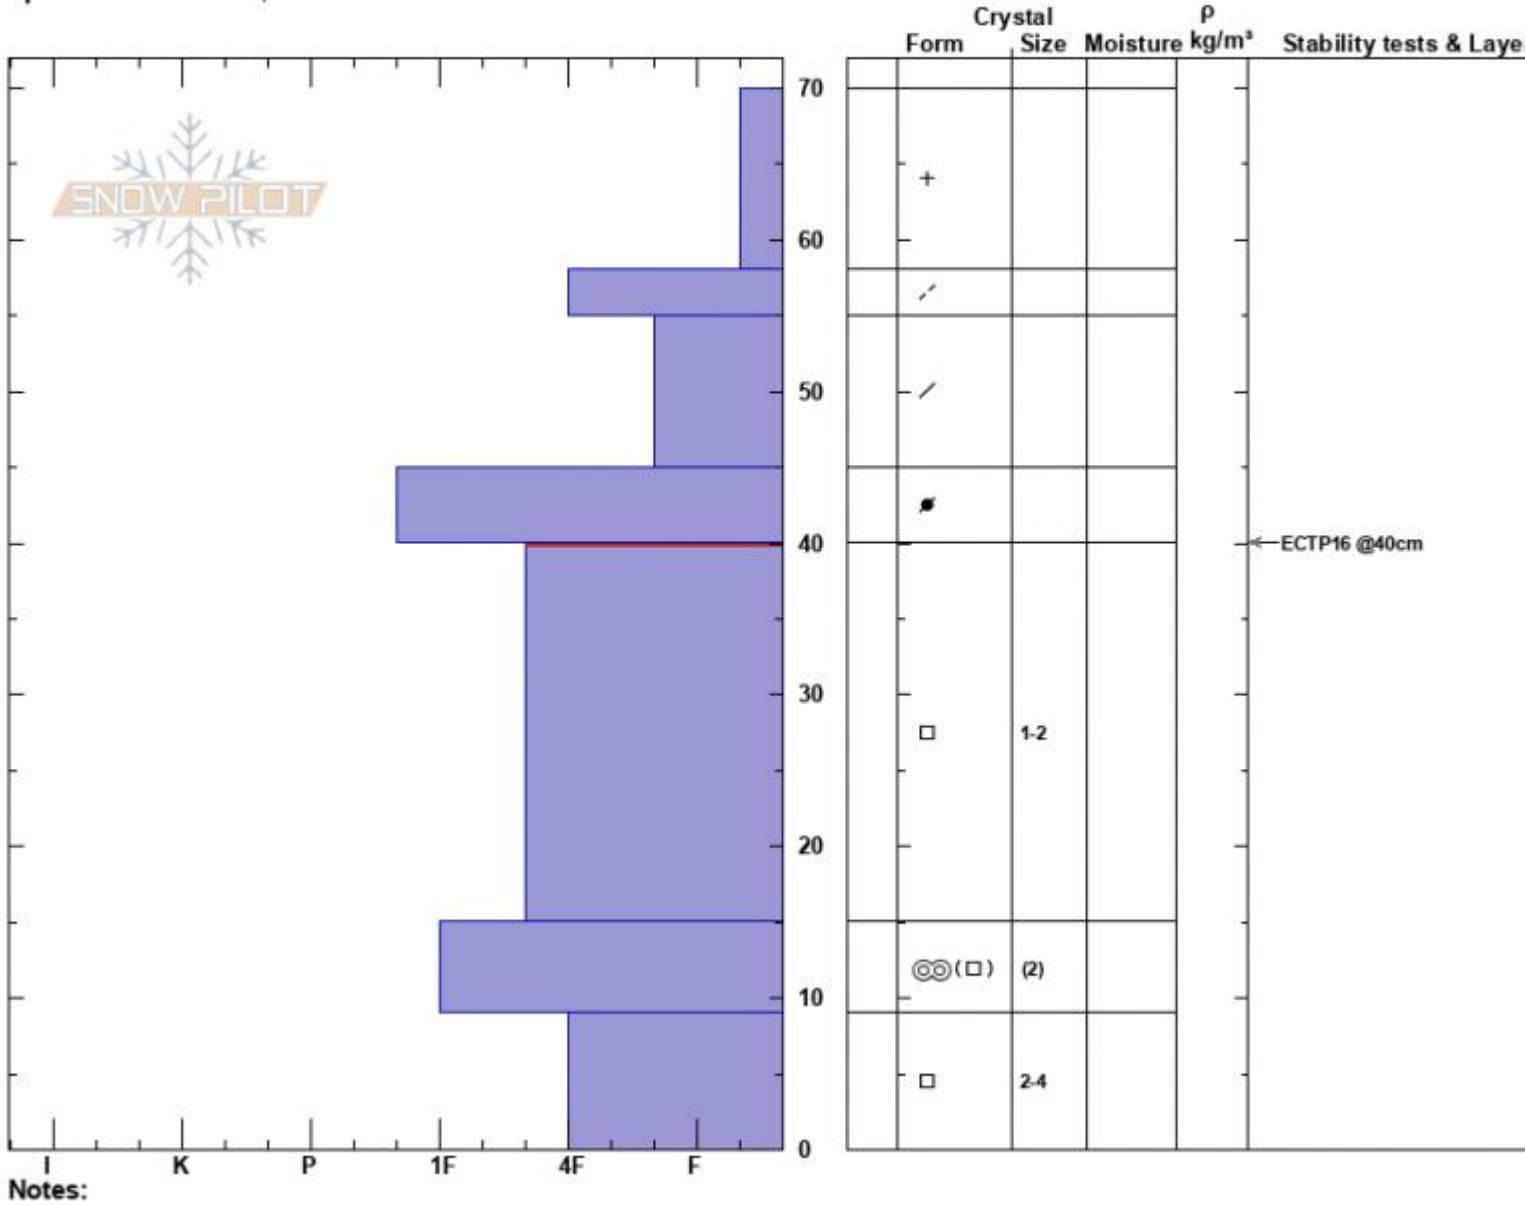

Blackmore E Face  
 Gallatin Range-N  
 MT  
 Elevation: 9767 ft  
 Aspect: 15°  
 Specifics: We skied slope

Haylee Darby  
 11/27/2024 - 12:10pm  
 Co-ord: 45.44652N, -111.00143W  
 Slope Angle: 28°  
 Wind Loading: previous

Stability:  
 Air Temperature: -6°C  
 Sky Cover: CLR  
 Precipitation: NO  
 Wind: W Calm

HS:70  
 PF:70  
 Layer Notes:  
 40-15cm:Problematic layer

Advisory Region  
 Northern Gallatin  
 Longitude  
 -111.00W  
 Latitude  
 45.44N  
 Northern Gallatin, 2024-11-27