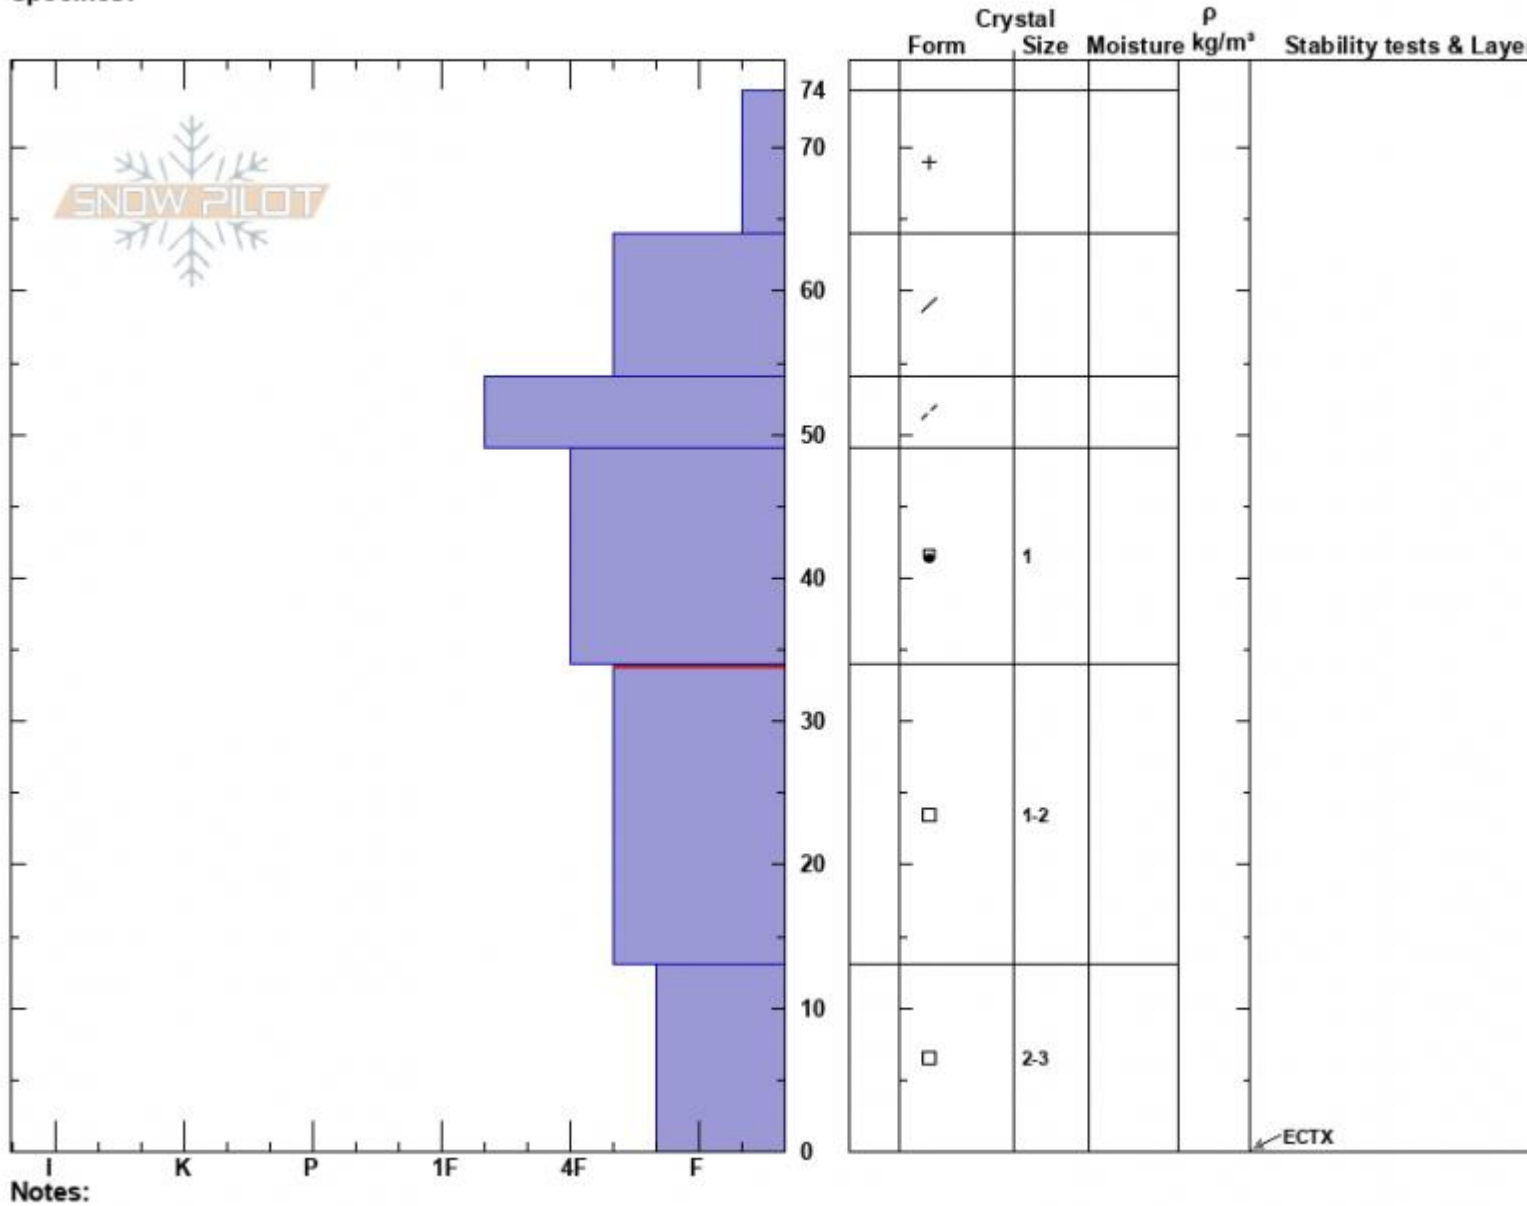

Blackmore N Shoulder
 Gallatin Range-N
 MT
 Elevation: 9626 ft
 Aspect: 315°
 Specifics:

Haylee Darby
 11/27/2024 - 11:15am
 Co-ord: 45.44781N, -110.99935W
 Slope Angle: 25°
 Wind Loading: previous

Stability:
 Air Temperature: -6°C
 Sky Cover: CLR
 Precipitation: NO
 Wind: W Calm

HS:74
 PF:74
 Layer Notes:
 34-13cm: Problematic layer

Advisory Region
 Northern Gallatin
 Longitude
 -111.00W
 Latitude
 45.44N
 Northern Gallatin, 2024-11-27