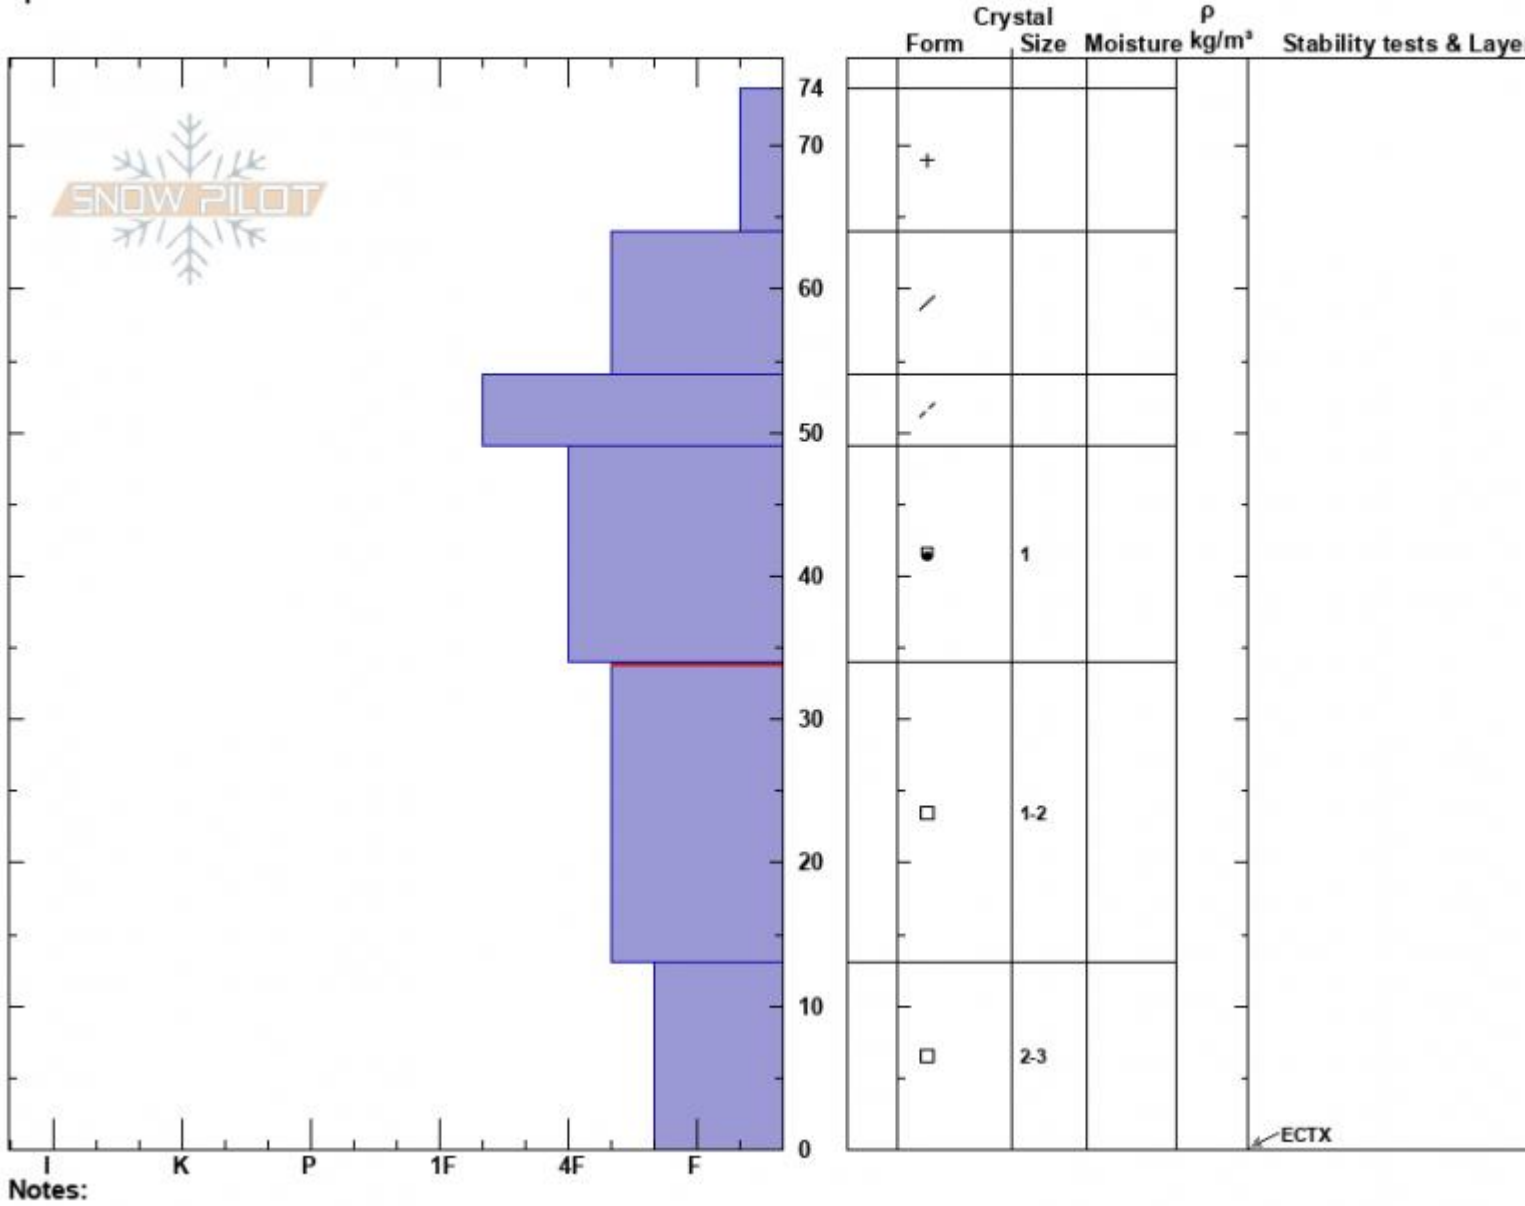

Blackmore N Shoulder
 Gallatin Range-N
 MT
 Elevation: 9626 ft
 Aspect: 315°
 Specifics:

Haylee Darby
 11/27/2024 - 11:15am
 Co-ord: 45.44781N, -110.99935W
 Slope Angle: 25°
 Wind Loading: previous

Stability:
 Air Temperature: -6°C
 Sky Cover: CLR
 Precipitation: NO
 Wind: W Calm

HS:74
 PF:74
 Layer Notes:
 34-13cm: Problematic layer

Advisory Region
 Northern Gallatin
 Longitude
 -111.00W
 Latitude
 45.44N
 Northern Gallatin, 2024-11-27