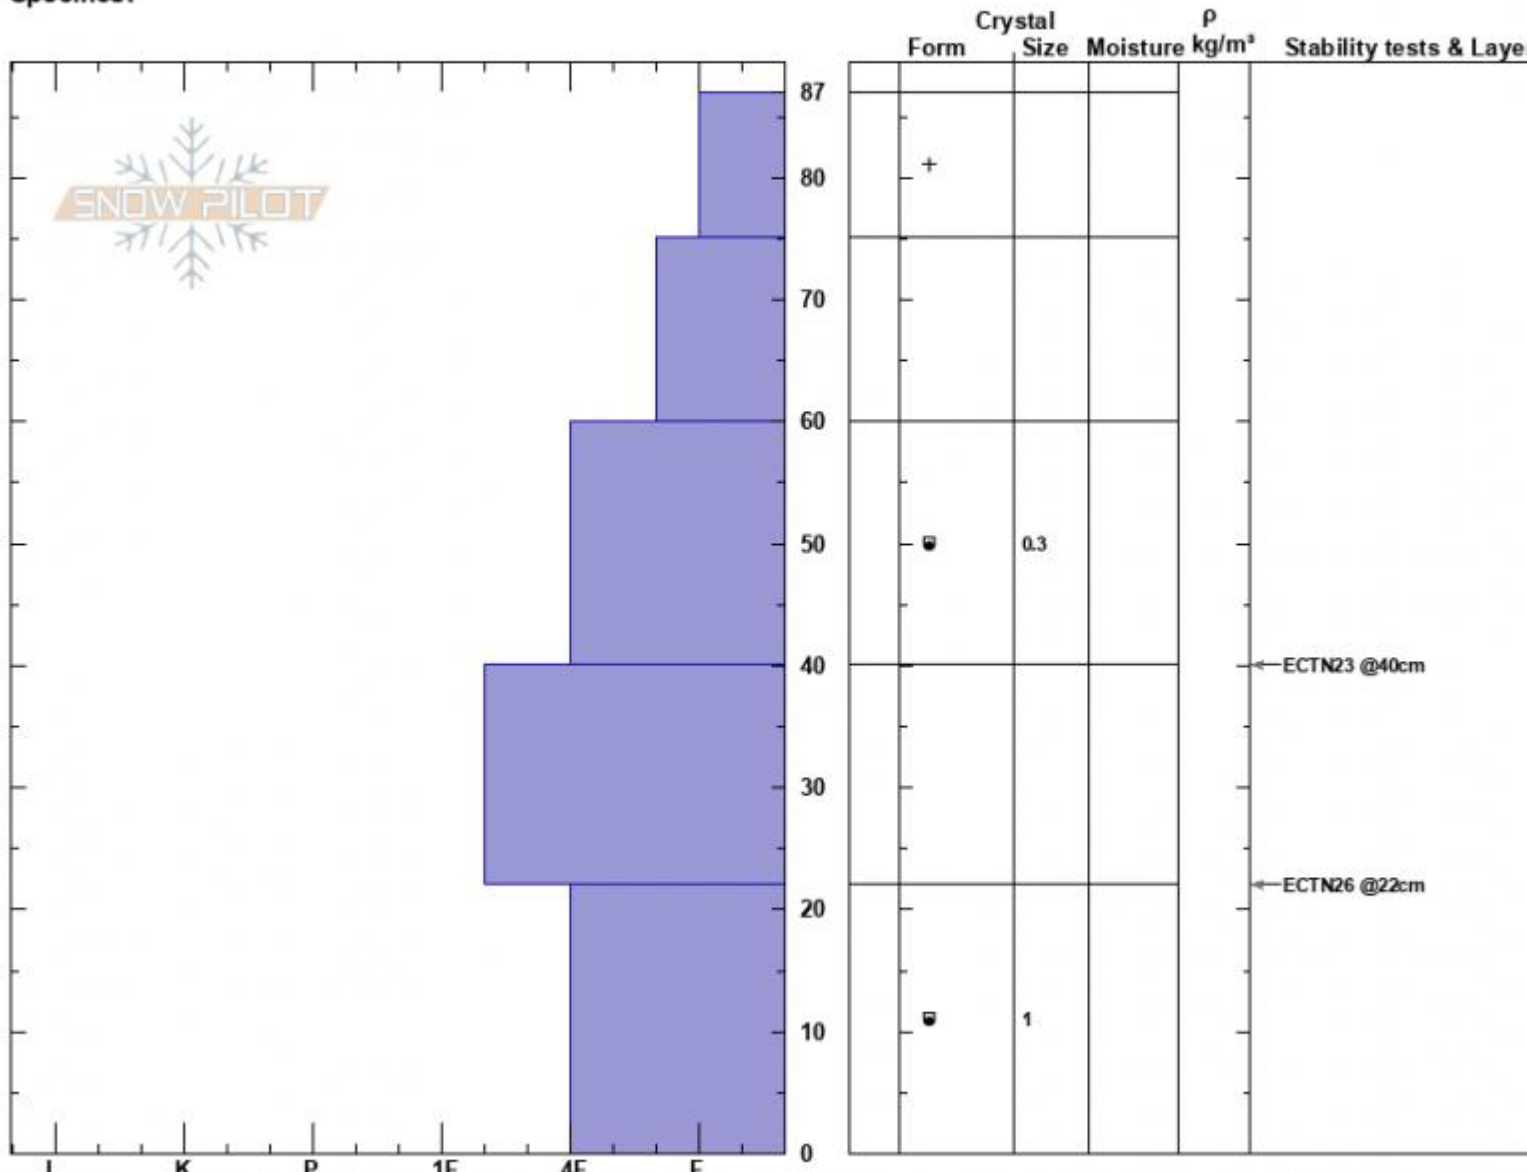

Cabin Creek N
 Madison Range-S
 MT
 Elevation: 9052 ft
 Aspect: 315°
 Specifics:

Mark Staples
 11/27/2024 - 11:00am
 Co-ord: 44.88165N, -111.18568W
 Slope Angle:
 Wind Loading:

Stability:
 Air Temperature:
 Sky Cover: FEW
 Precipitation:
 Wind:

HS:87
 Layer Notes:
 60-40cm: Problematic layer

Notes: Very cold in the shade. Hard to appreciate how cold it is in the mountains with clear skies right now. I expect to see a very different snowpack when I likely not be stronger

N facing profile Cabin Creek

Longitude

-111.23W

Latitude

44.89N

Southern Madison, 2024-11-27