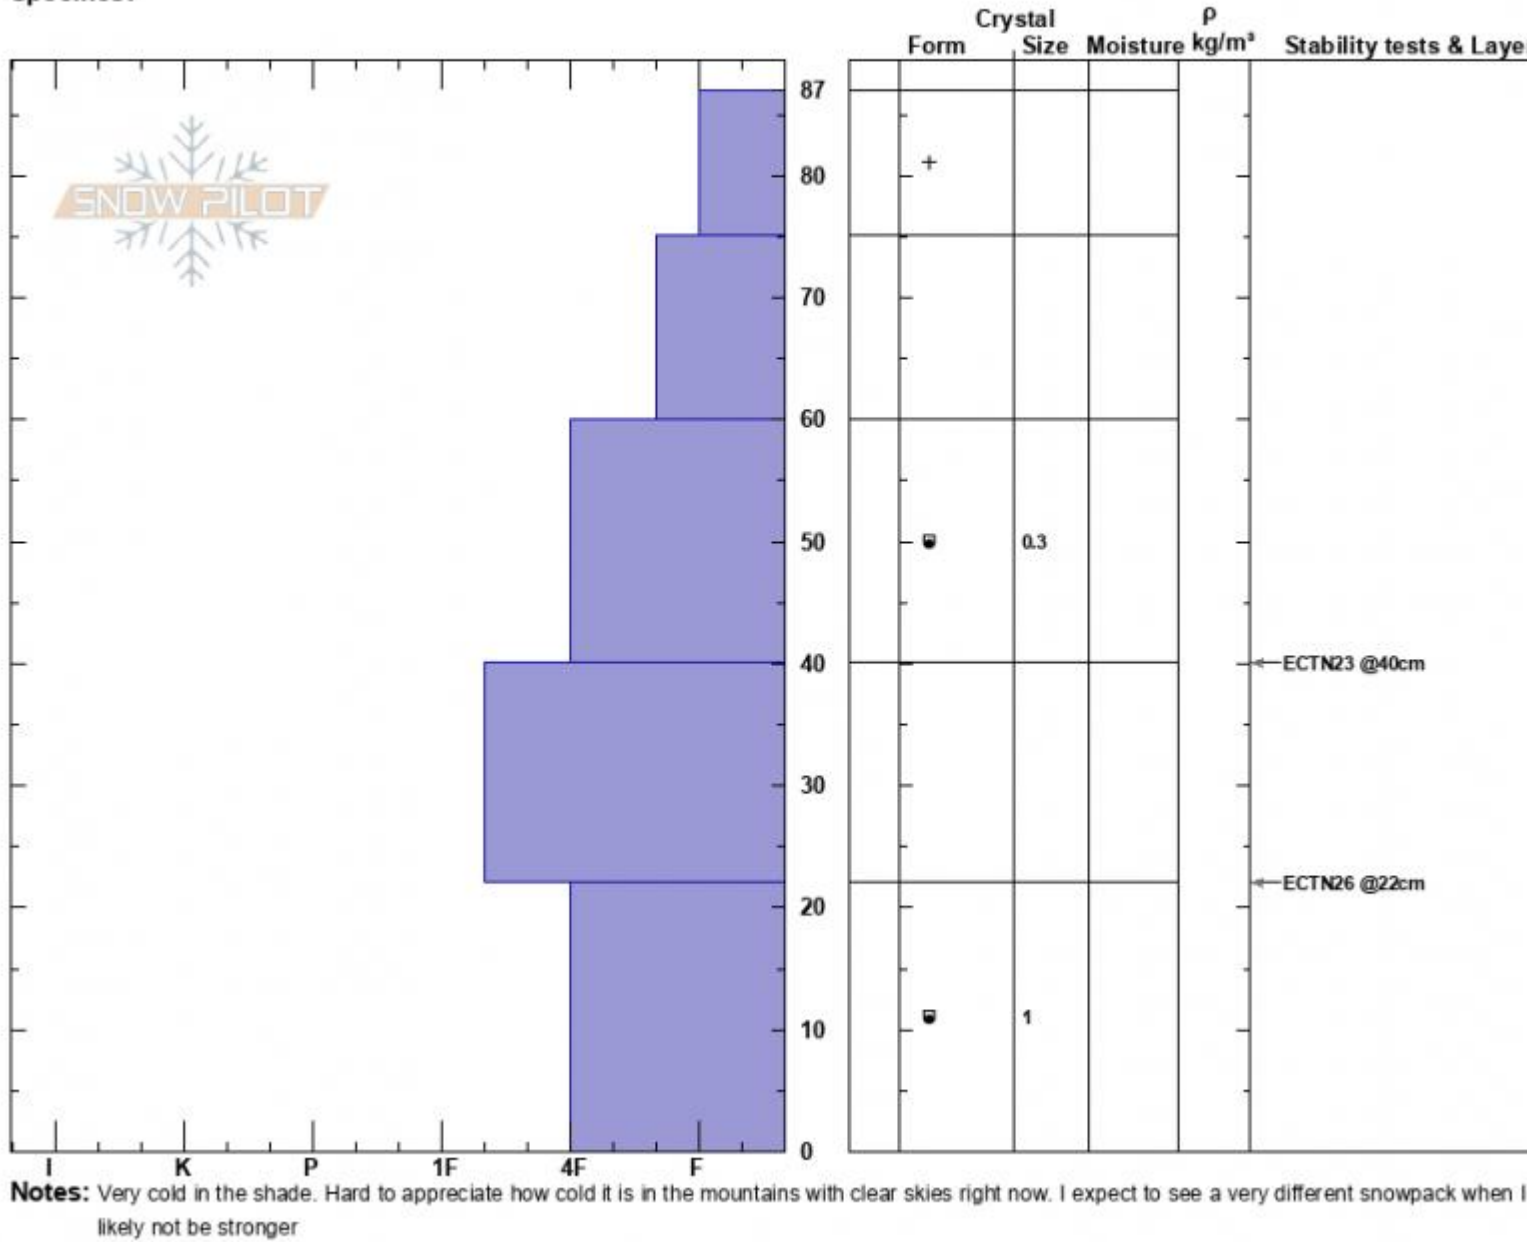

Cabin Creek N  
 Madison Range-S  
 MT  
 Elevation: 9052 ft  
 Aspect: 315°  
 Specifics:

Mark Staples  
 11/27/2024 - 11:00am  
 Co-ord: 44.88165N, -111.18568W  
 Slope Angle:  
 Wind Loading:

Stability:  
 Air Temperature:  
 Sky Cover: FEW  
 Precipitation:  
 Wind:

HS:87  
 Layer Notes:  
 60-40cm: Problematic layer

N facing profile Cabin Creek

Advisory Region  
 Southern Madison

Longitude

-111.23W

Latitude

44.89N

Southern Madison, 2024-11-27