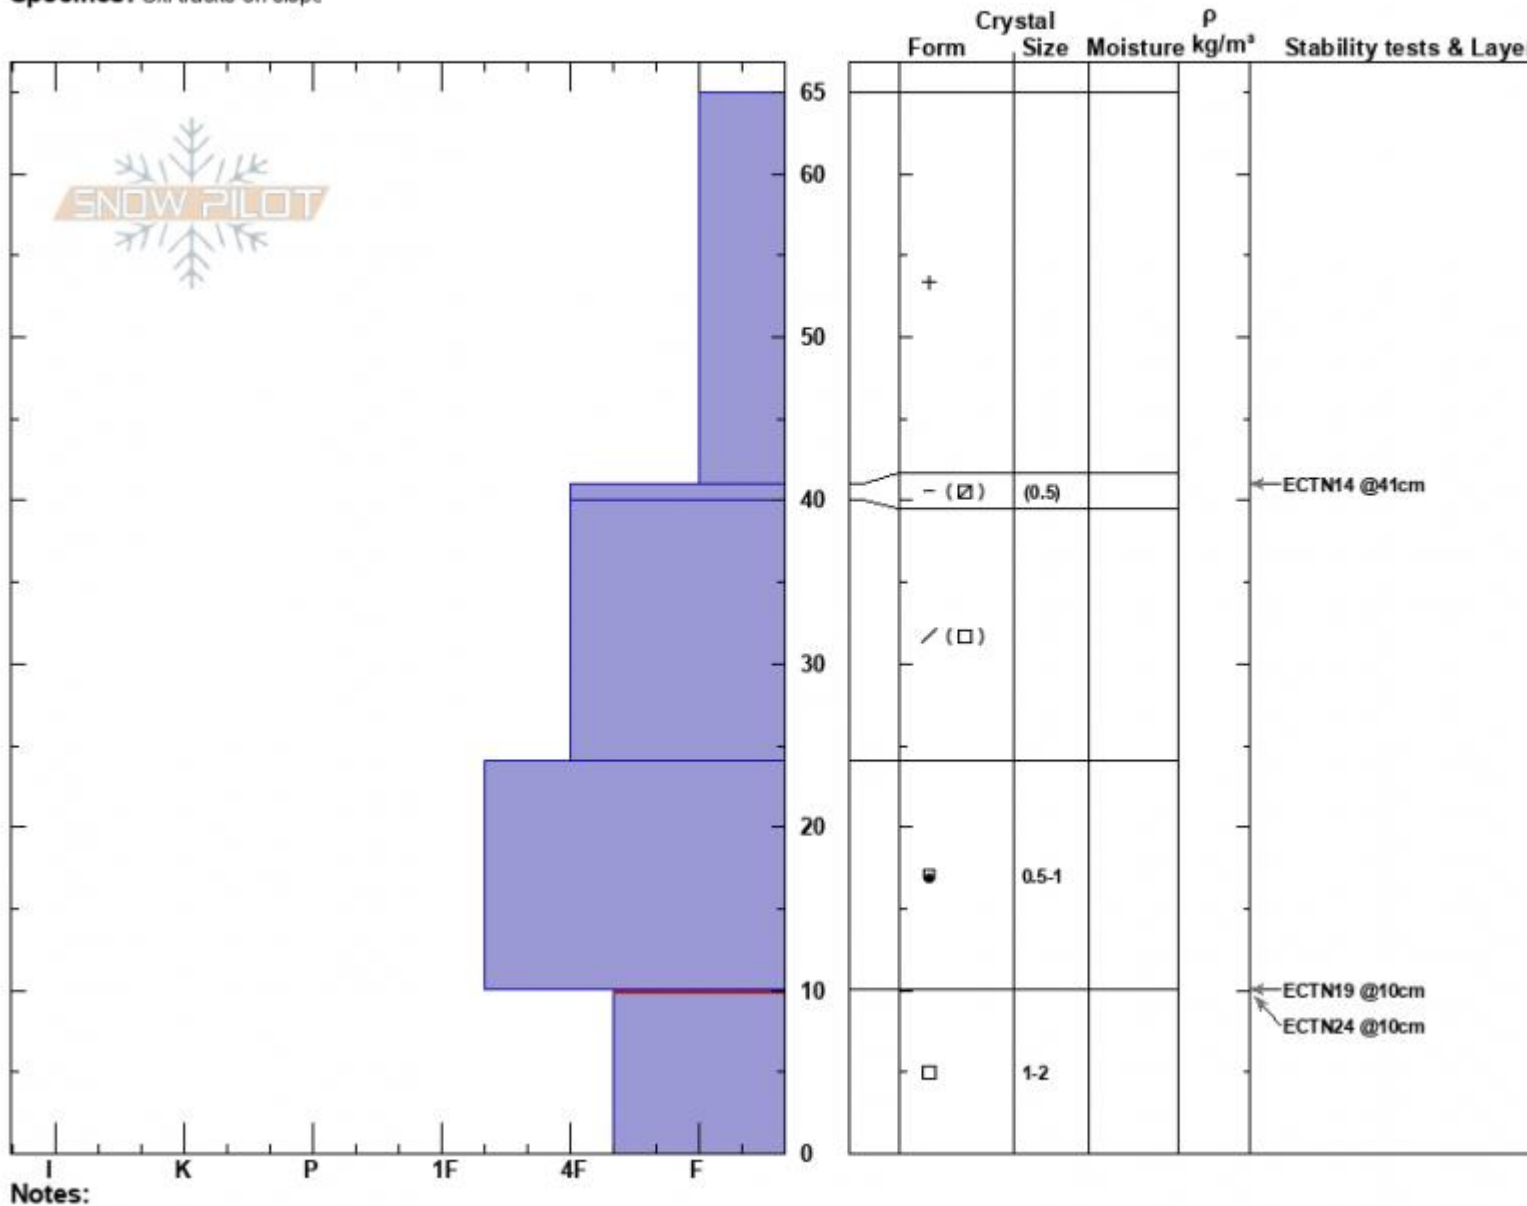

Spanky's
 Madison Range-N
 MT
 Elevation: 9240 ft
 Aspect: 50°
 Specifics: Ski tracks on slope

Dave Zinn
 11/20/2024 - 11:40am
 Co-ord: 45.32424N, -111.38128W
 Slope Angle: 24°
 Wind Loading: no

Stability: Very Good
 Air Temperature:
 Sky Cover: BKN
 Precipitation: NO
 Wind: N Light Breeze

HS:65
 PF:60
 Layer Notes:
 10-0cm: Problematic layer

Notes:
 Advisory Region
 Northern Madison
 Longitude
 -111.39W
 Latitude
 45.34N
 Northern Madison, 2024-11-20