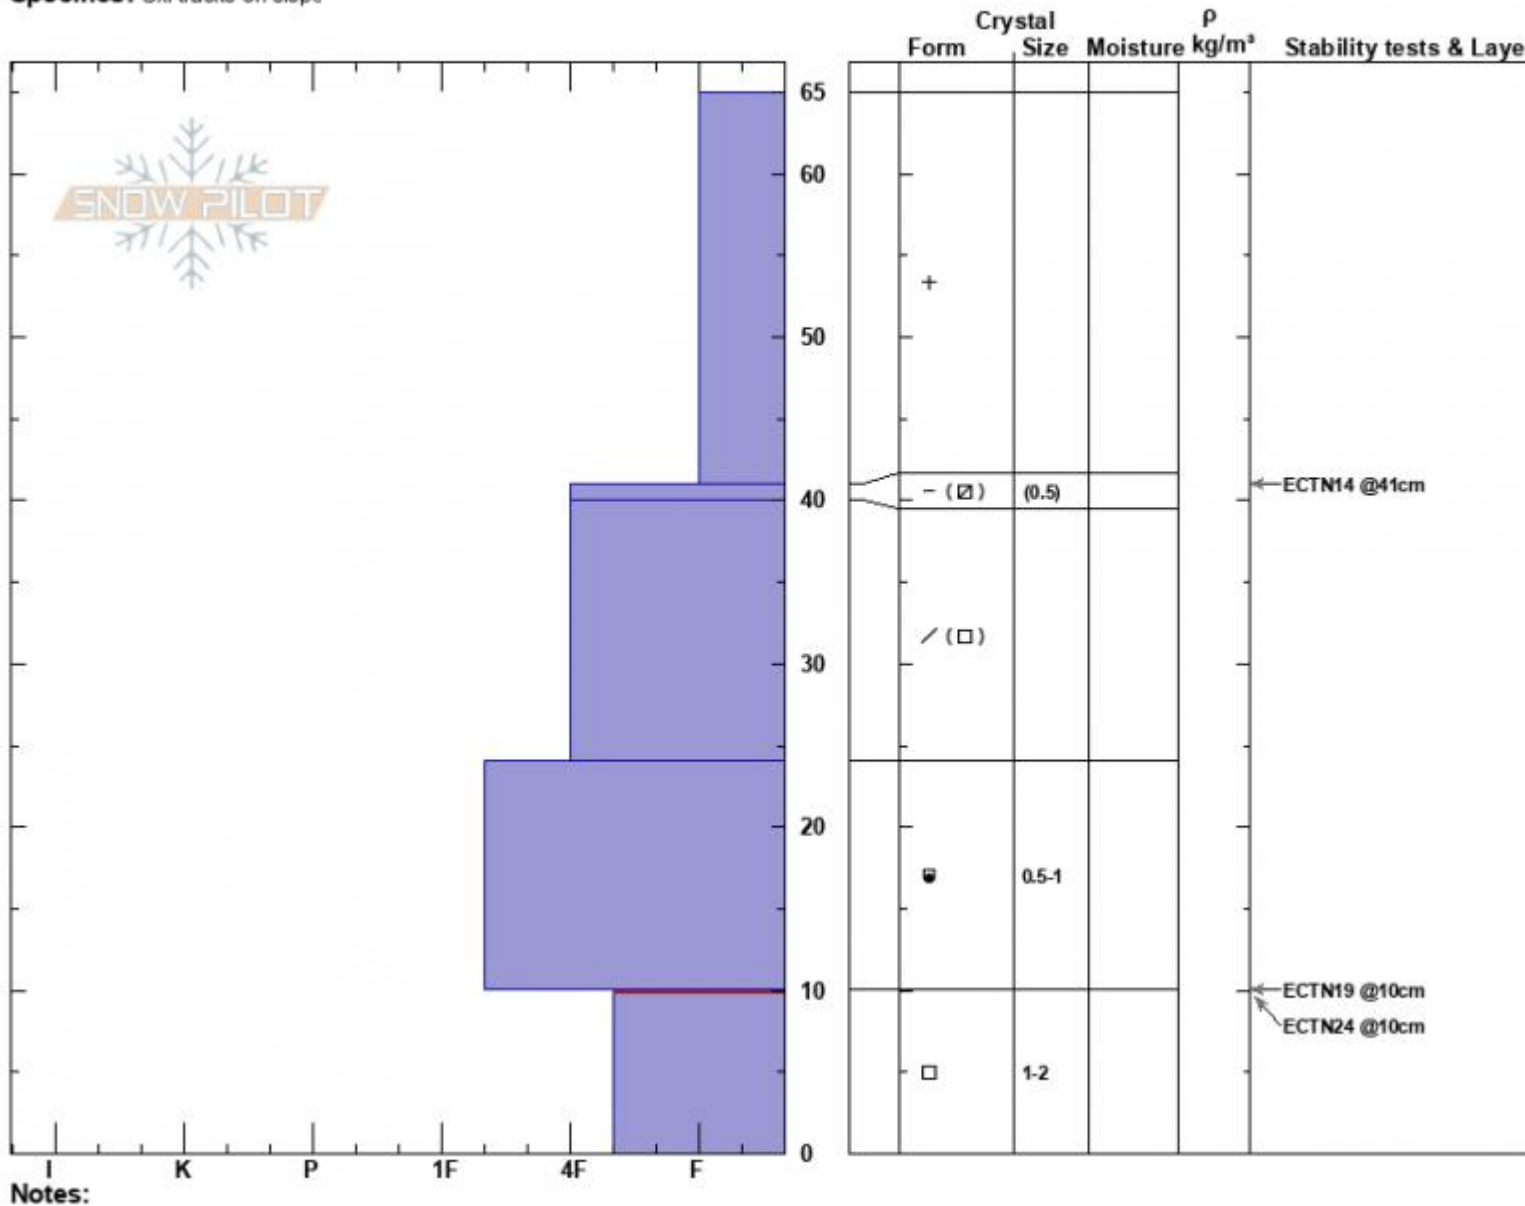

Spanky's  
 Madison Range-N  
 MT  
 Elevation: 9240 ft  
 Aspect: 50°  
 Specifics: Ski tracks on slope

Dave Zinn  
 11/20/2024 - 11:40am  
 Co-ord: 45.32424N, -111.38128W  
 Slope Angle: 24°  
 Wind Loading: no

Stability: Very Good  
 Air Temperature:  
 Sky Cover: BKN  
 Precipitation: NO  
 Wind: N Light Breeze

HS:65  
 PF:60  
 Layer Notes:  
 10-0cm: Problematic layer

Advisory Region  
 Northern Madison  
 Longitude  
 -111.39W  
 Latitude  
 45.34N  
 Northern Madison, 2024-11-20