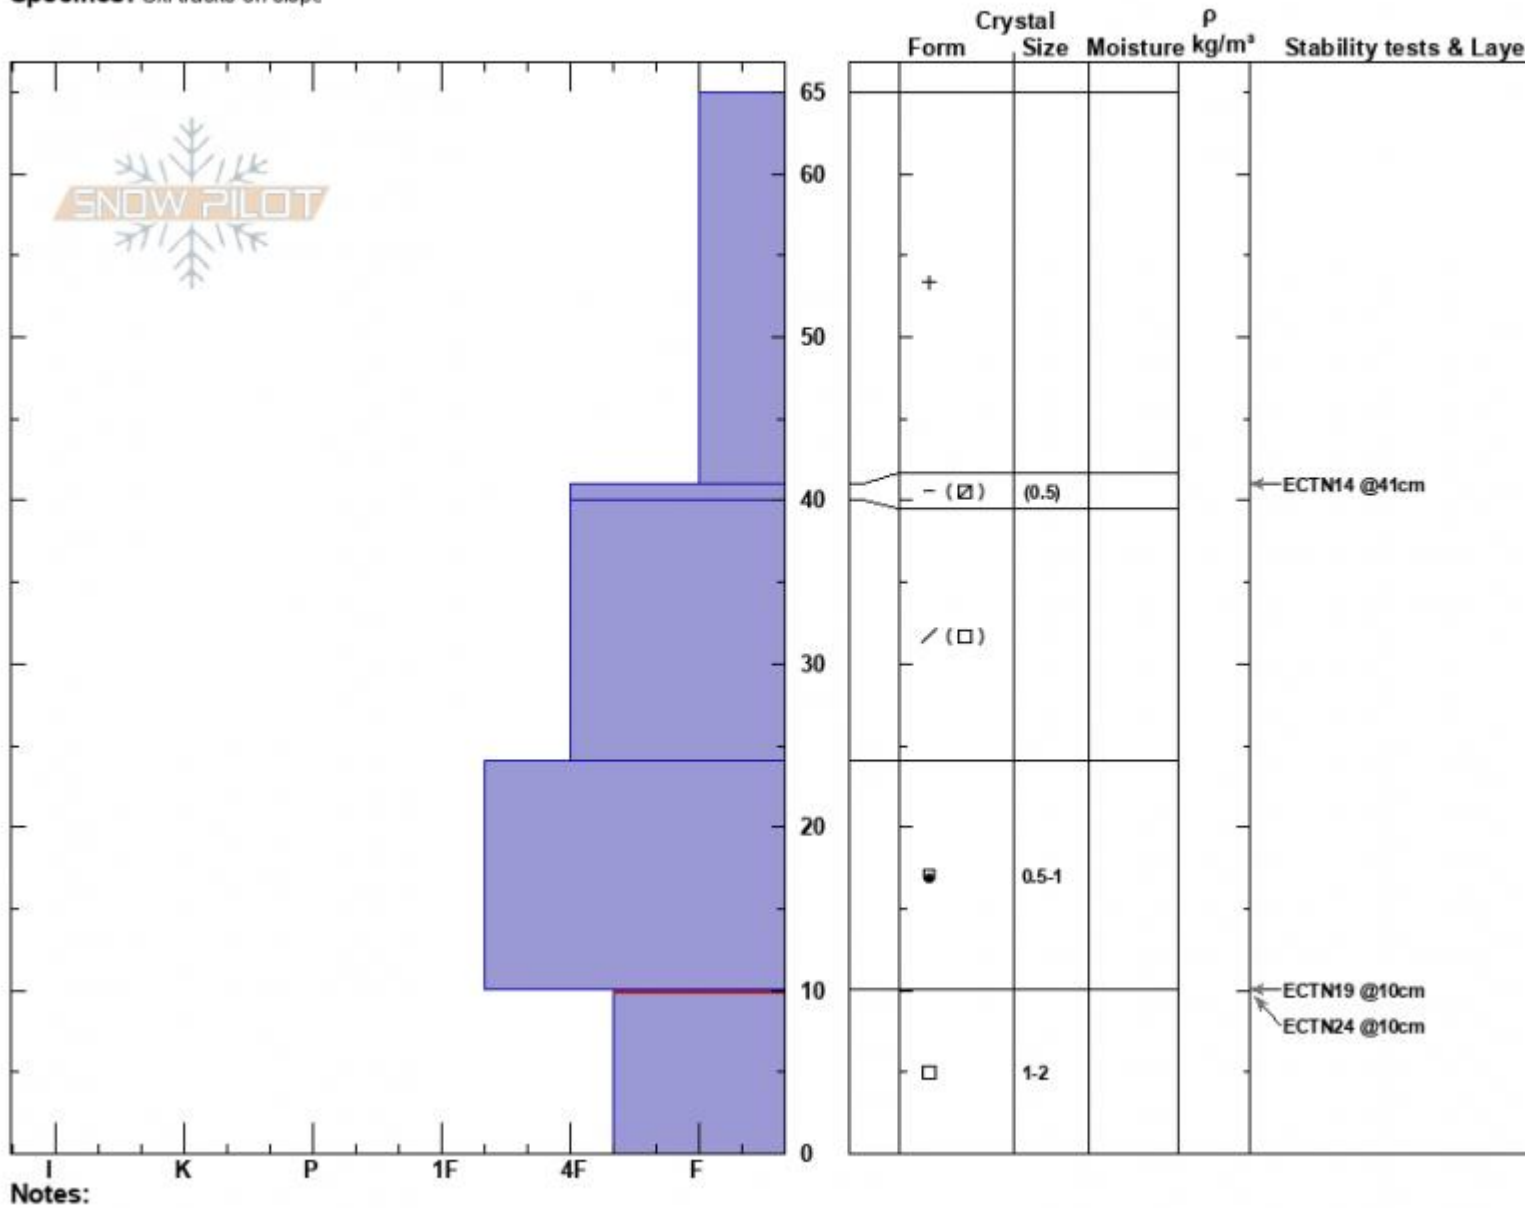

Spanky's
 Madison Range-N
 MT
 Elevation: 9240 ft
 Aspect: 50°
 Specifics: Ski tracks on slope

Dave Zinn
 11/20/2024 - 11:40am
 Co-ord: 45.32424N, -111.38128W
 Slope Angle: 24°
 Wind Loading: no

Stability: Very Good
 Air Temperature:
 Sky Cover: BKN
 Precipitation: NO
 Wind: N Light Breeze

HS:65
 PF:60
 Layer Notes:
 10-0cm: Problematic layer

Advisory Region
 Northern Madison
 Longitude
 -111.39W
 Latitude
 45.34N
 Northern Madison, 2024-11-20