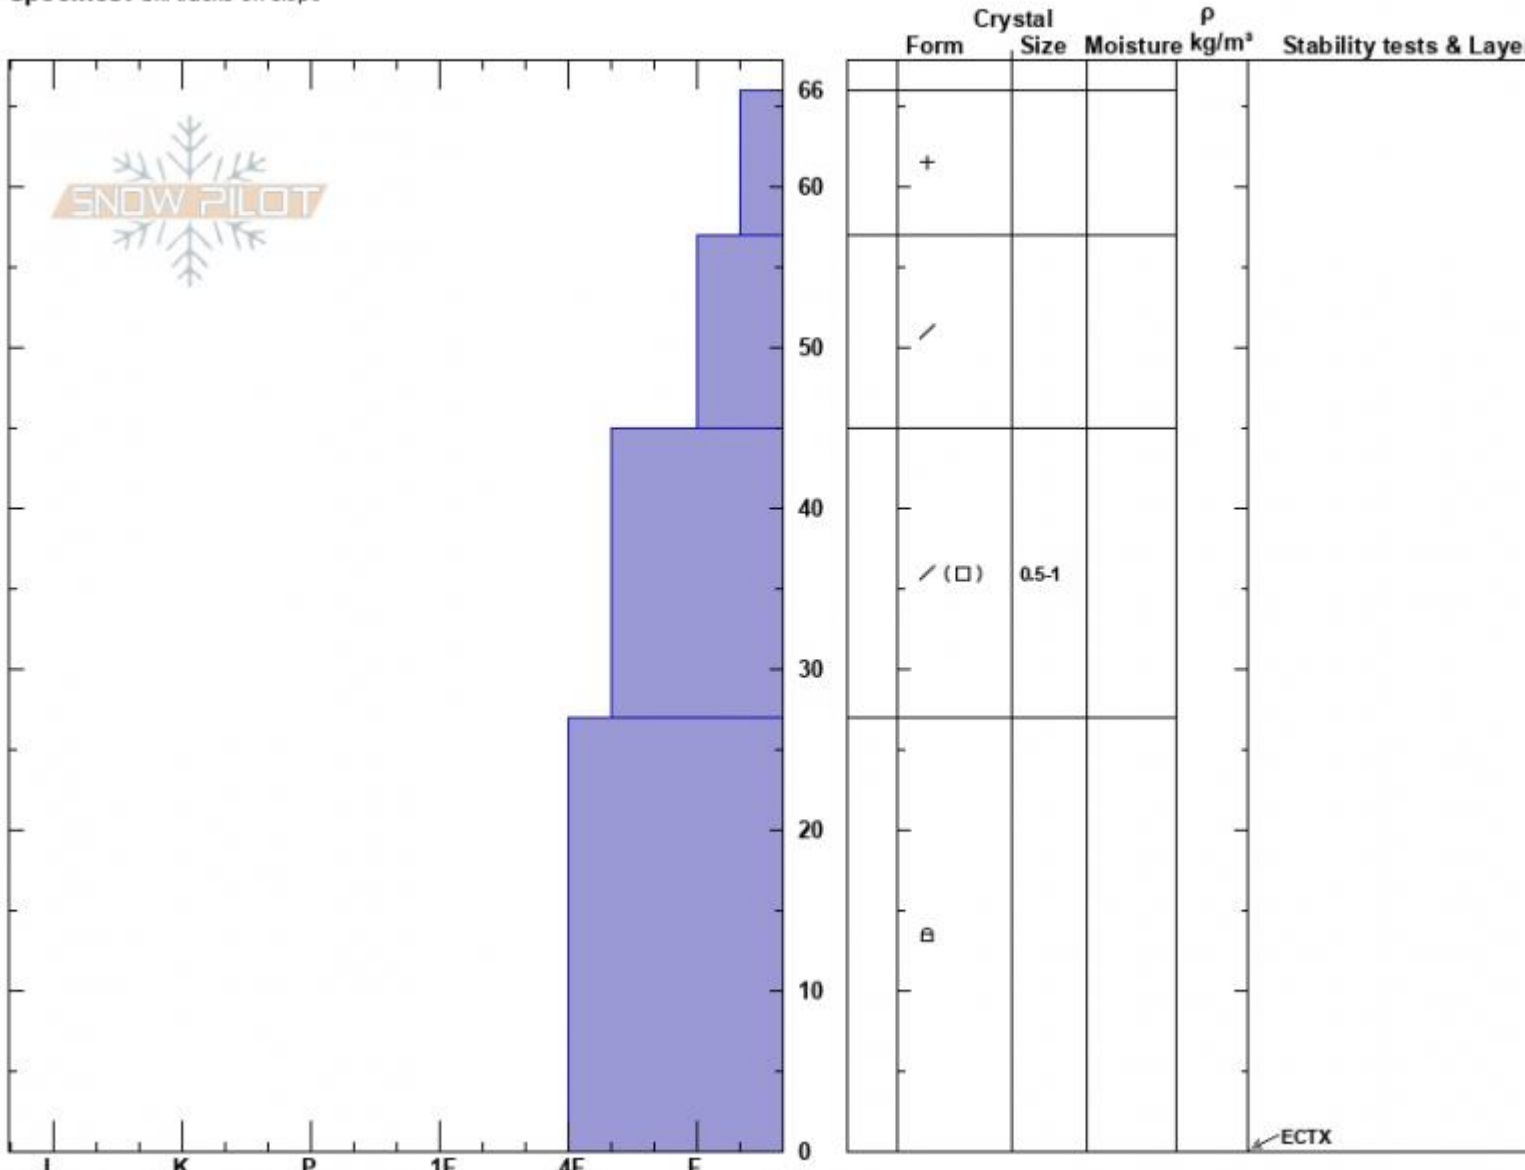

1st Finger
 Bridger Range
 MT
 Elevation: 7900 ft
 Aspect: 10°
 Specifics: Ski tracks on slope

Ian Hoyer
 11/19/2024 - 11:00am
 Co-ord: 45.80649N, -110.92661W
 Slope Angle: 37°
 Wind Loading: no

Stability: Fair
 Air Temperature:
 Sky Cover: OVC
 Precipitation: S1
 Wind: Calm

HS:66
 PF:66
 Layer Notes:

Notes: Found a very similar snowpack 100 ft away around the corner on an East aspect.

Advisory Region
 Bridger Range
 Longitude
 -110.92W
 Latitude
 45.82N
 Bridger Range, 2024-11-19