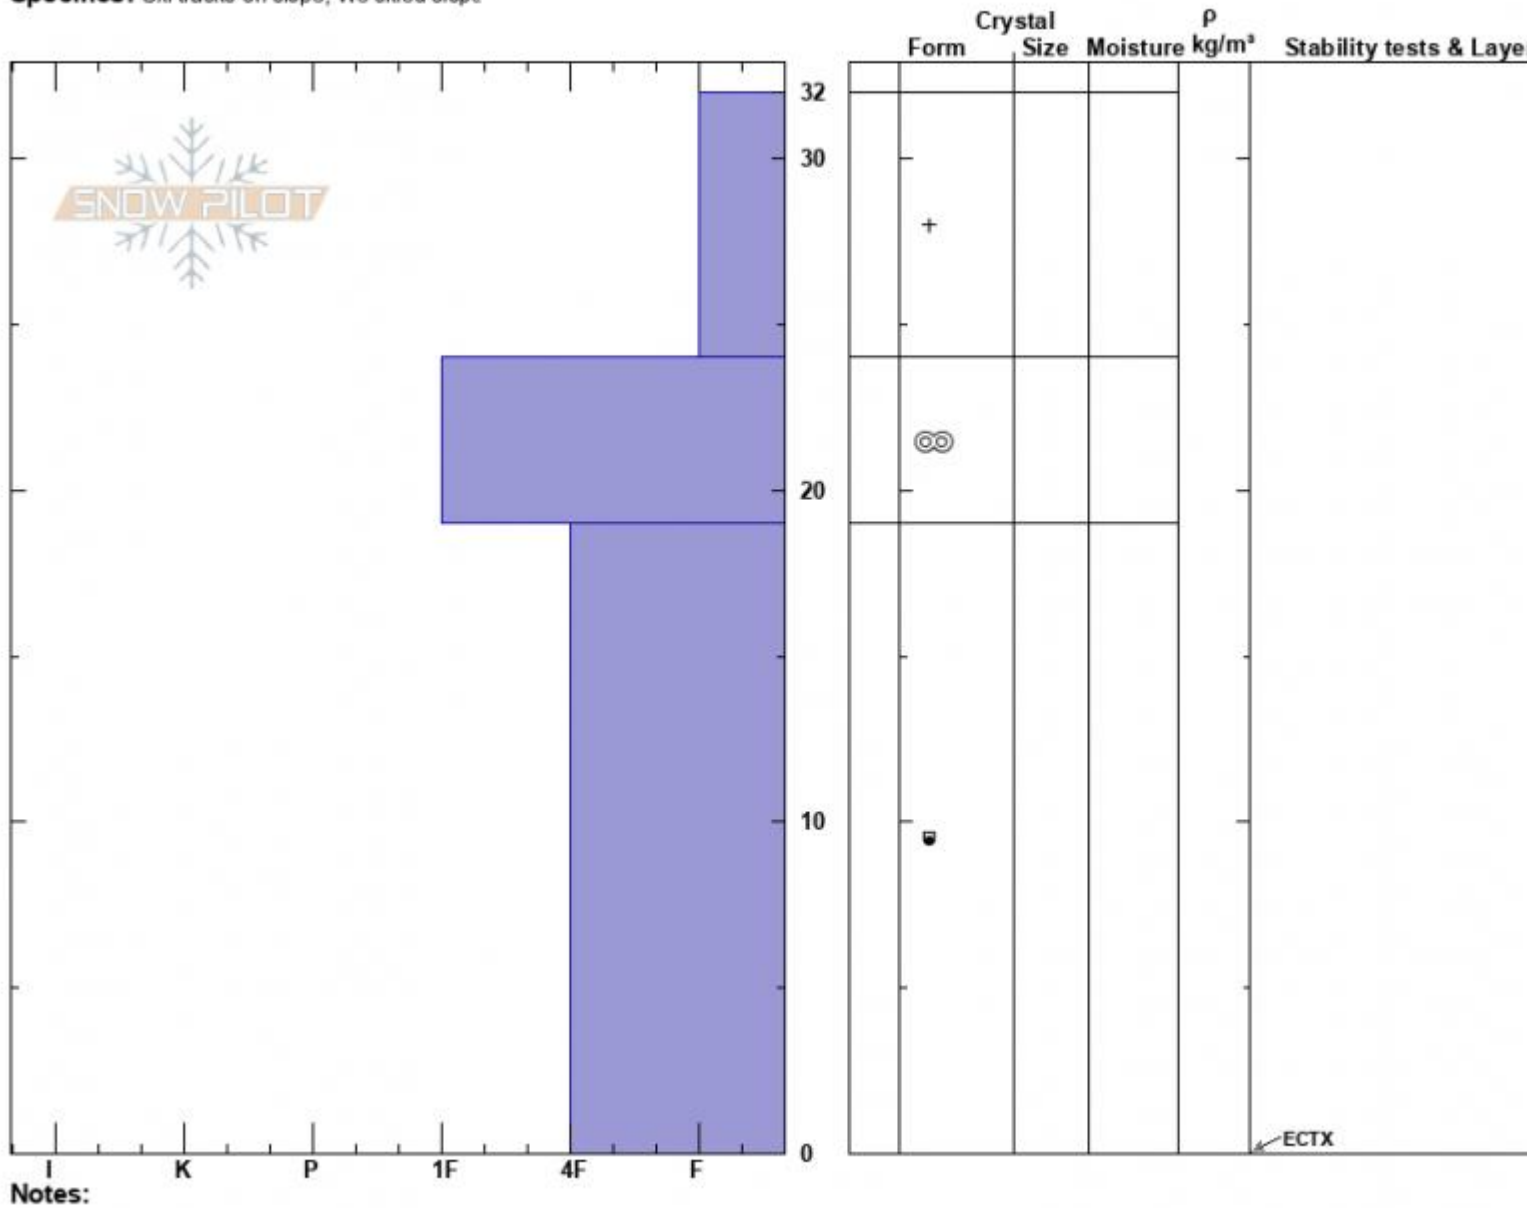

History Rock  
 Gallatin Range-N  
 MT  
**Elevation:** 7800 ft  
**Aspect:** 70°  
**Specifics:** Ski tracks on slope; We skied slope

Ian Hoyer  
 11/14/2024 - 12:00pm  
**Co-ord:** 45.48765N, -111.00926W  
**Slope Angle:** 27°  
**Wind Loading:** no

**Stability:** Good  
**Air Temperature:**  
**Sky Cover:** FEW  
**Precipitation:** NO  
**Wind:** E Light Breeze

**HS:**32  
**PF:**32  
**PS:** 10  
**Layer Notes:**  
 19-0cm: Problematic layer

Advisory Region  
 Northern Gallatin  
 Longitude  
 -110.98W  
 Latitude  
 45.50N