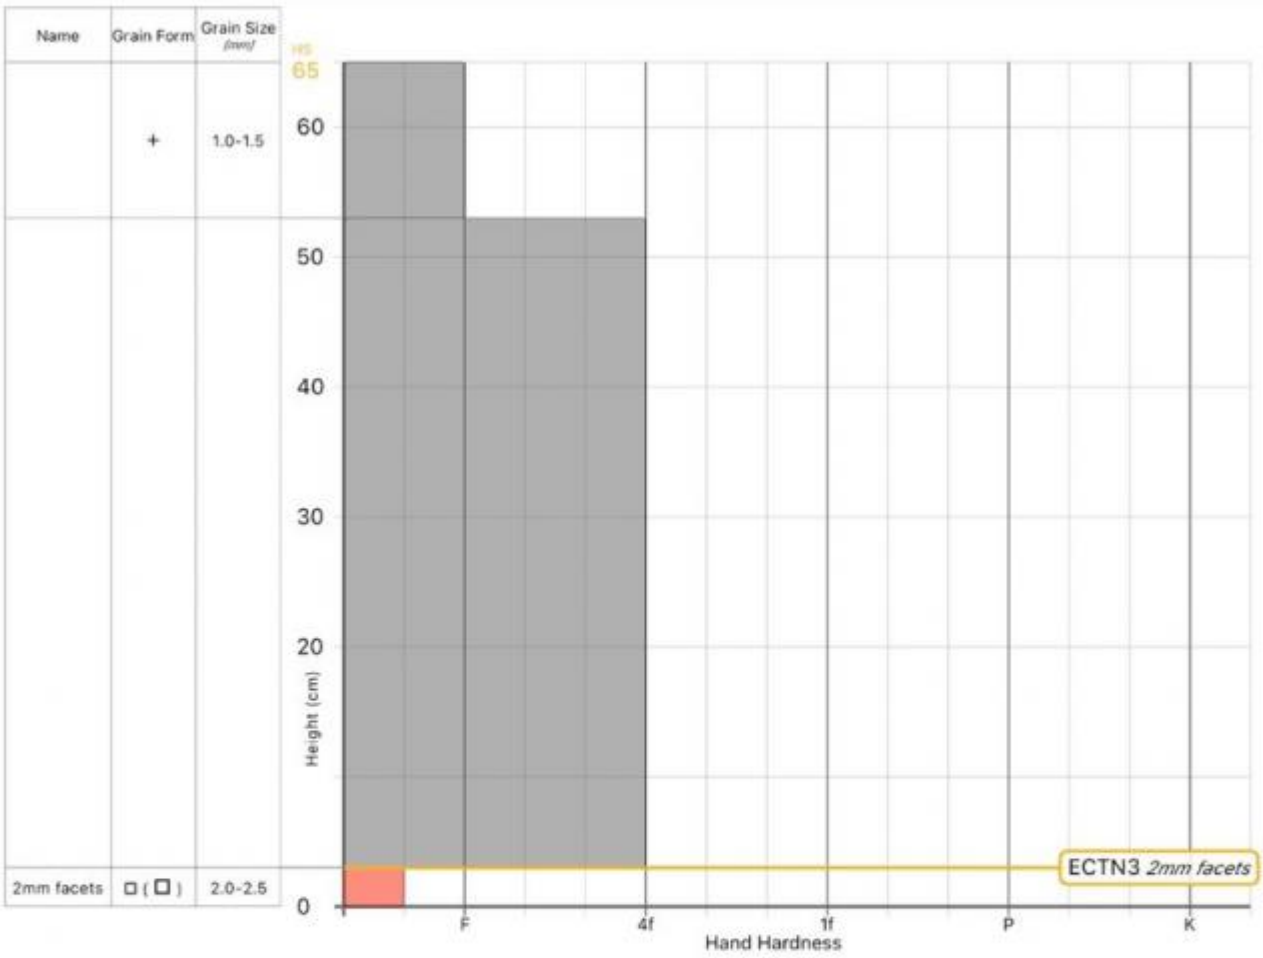

Profile Name: **Bridger Range**

General

🕒 Date: 2024-11-06 11:10:24.000
 👤 Observer: **Tyler Miller**
 🏠 Org:

Location

⚓ Elevation: **7800ft**
 🌬 Aspect: **NW**
 ⚡ Slope: **23°**
 📍 Lat/Lng: **45.8305,-110.9307**

Weather

🌡 Air Temperature: ?
 ☁ Sky Cover: **Scattered**
 ❄ Precipitation: **No Precipitation**
 🌬 Wind: **Moderate,NE**
 🌬 Blowing Snow: **Light**

Snow Conditions

📏 Total Snow Depth (HS): **65cm**
 ❄ Surface Grain: **Graupel 1.0-1.5mm**
 📏 Foot Pen: ?
 📏 Ski Pen: ?

Notes: -13° C air (unable to input negative value for temp)

Advisory Region
 Bridger Range
 Longitude
 -110.92W
 Latitude
 45.82N
 Bridger Range, 2024-11-07