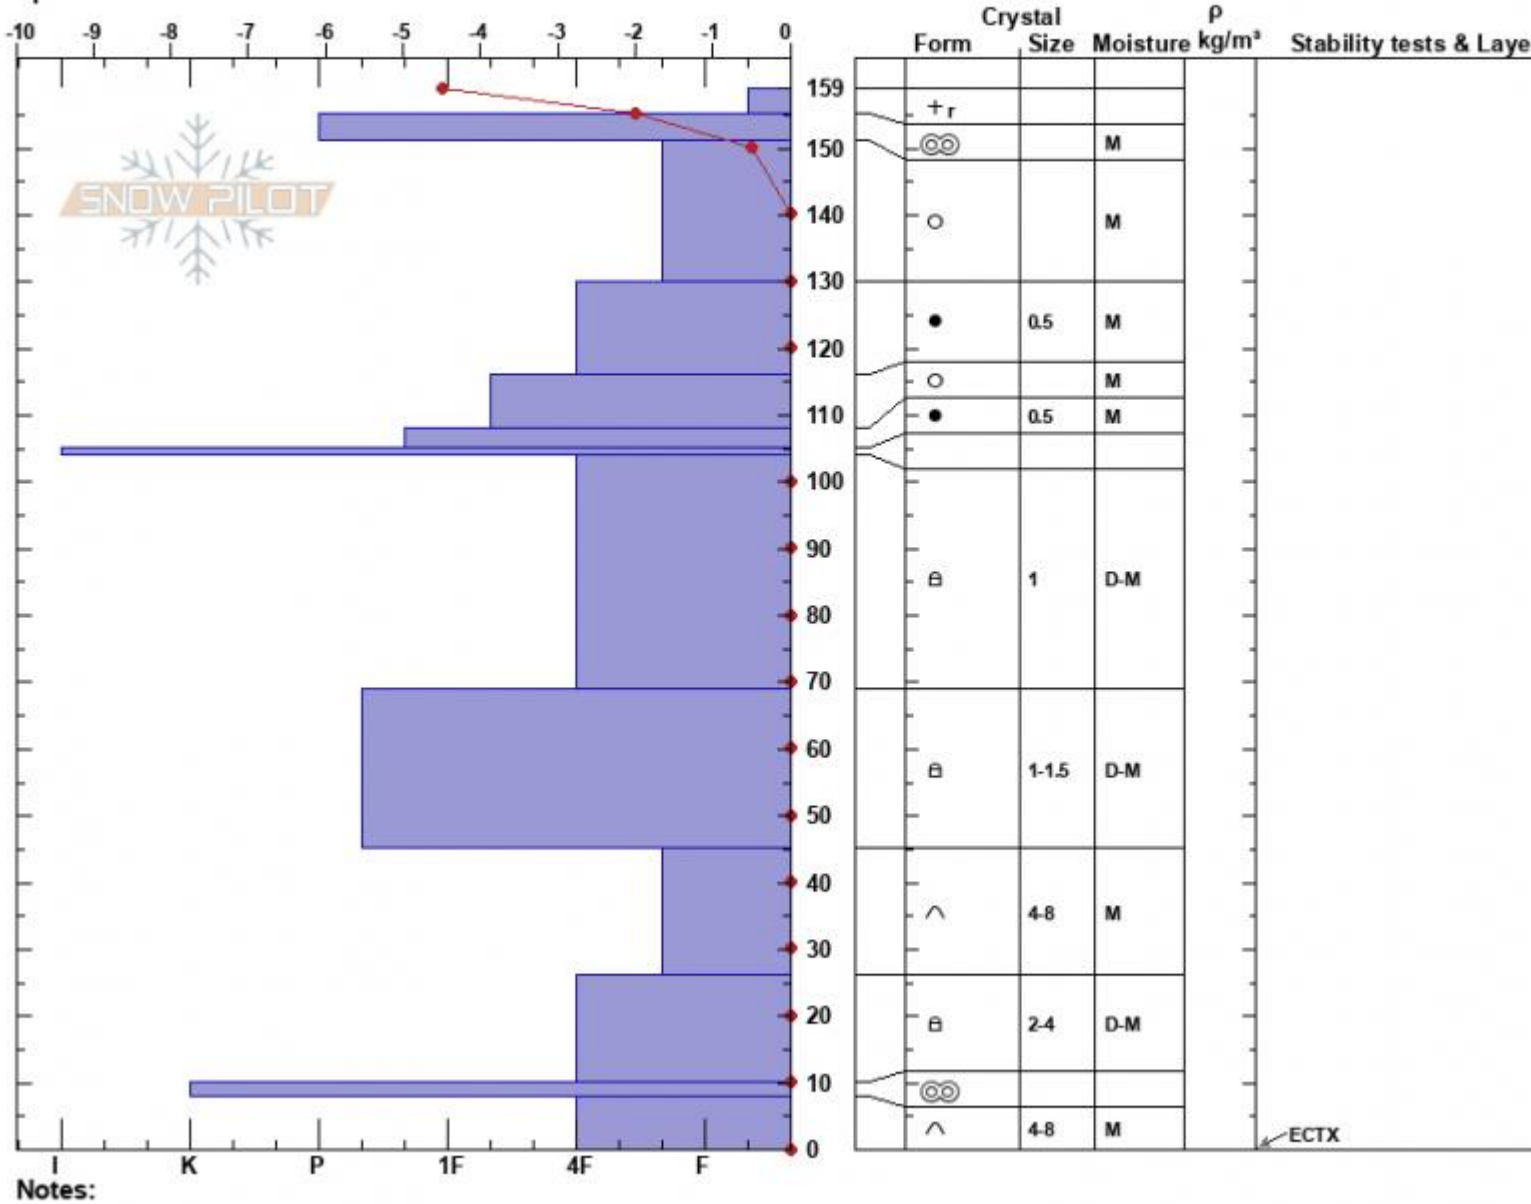

Ski Hill Lionhead
 Lionhead Range
 MT
 Elevation: 8010 ft
 Aspect: 69°
 Specifics:

Alex Marienthal
 04/06/2024 - 10:43am
 Co-ord: 44.70228N, -111.29555W
 Slope Angle: 27°
 Wind Loading: no

Stability: Good
 Air Temperature: -6.5°C
 Sky Cover: OVC
 Precipitation: S1
 Wind: N Light Breeze

HS:159
 PF:30
 Layer Notes: 159-155cm:Problematic layer

Advisory Region
 Lionhead Range
 Longitude
 -111.32W

Latitude

44.71N

Lionhead Range, 2024-04-06