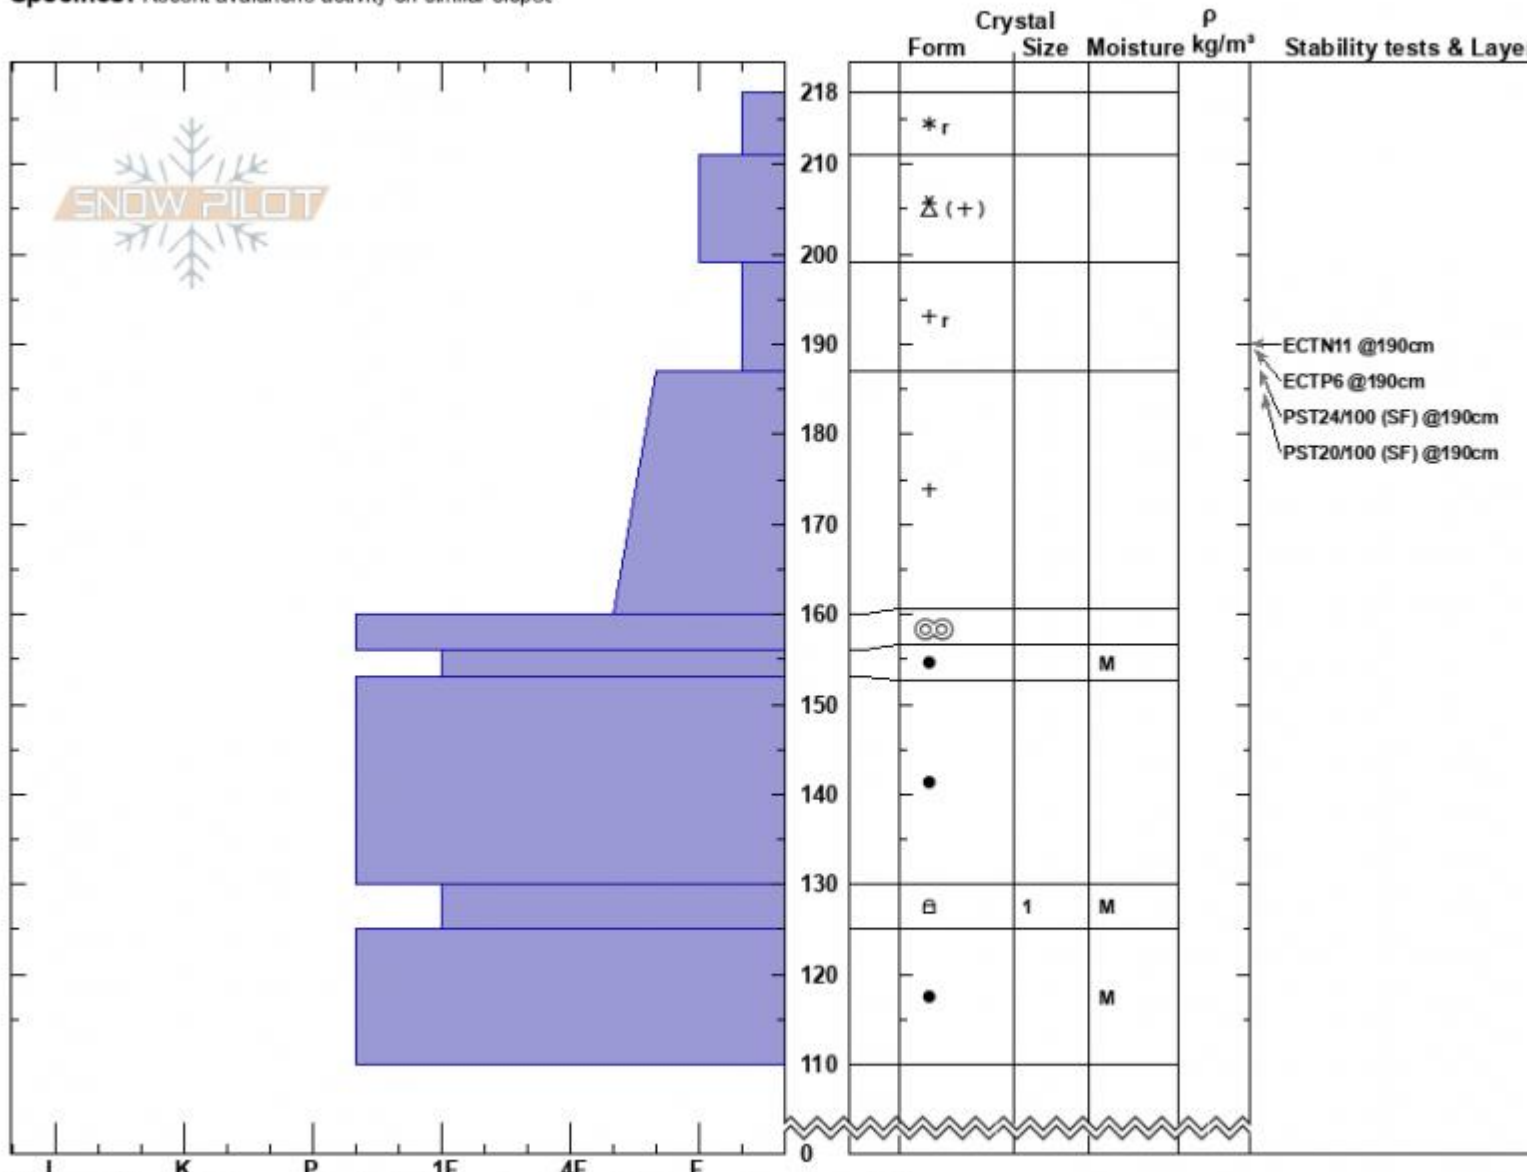

Refrigerator Chutes  
 Bridger Range  
 MT  
 Elevation: 8300 ft  
 Aspect: 43°  
 Specifics: Recent avalanche activity on similar slopes

Zach Peterson  
 04/07/2024 - 12:00pm  
 Co-ord: 45.82876N, -110.93217W  
 Slope Angle: 30°  
 Wind Loading: no

Stability: Poor  
 Air Temperature:  
 Sky Cover: OVC  
 Precipitation: S5  
 Wind: Calm

HS:218 Layer Notes:  
 PF:59 199-187cm:Problematic layer

Notes: Widespread storm slab instability. Many skier/rider avalanches on steep slopes ~1' deep.

Advisory Region  
 Bridger Range  
 Longitude  
 -110.93W  
 Latitude  
 45.83N  
 Bridger Range, 2024-04-07