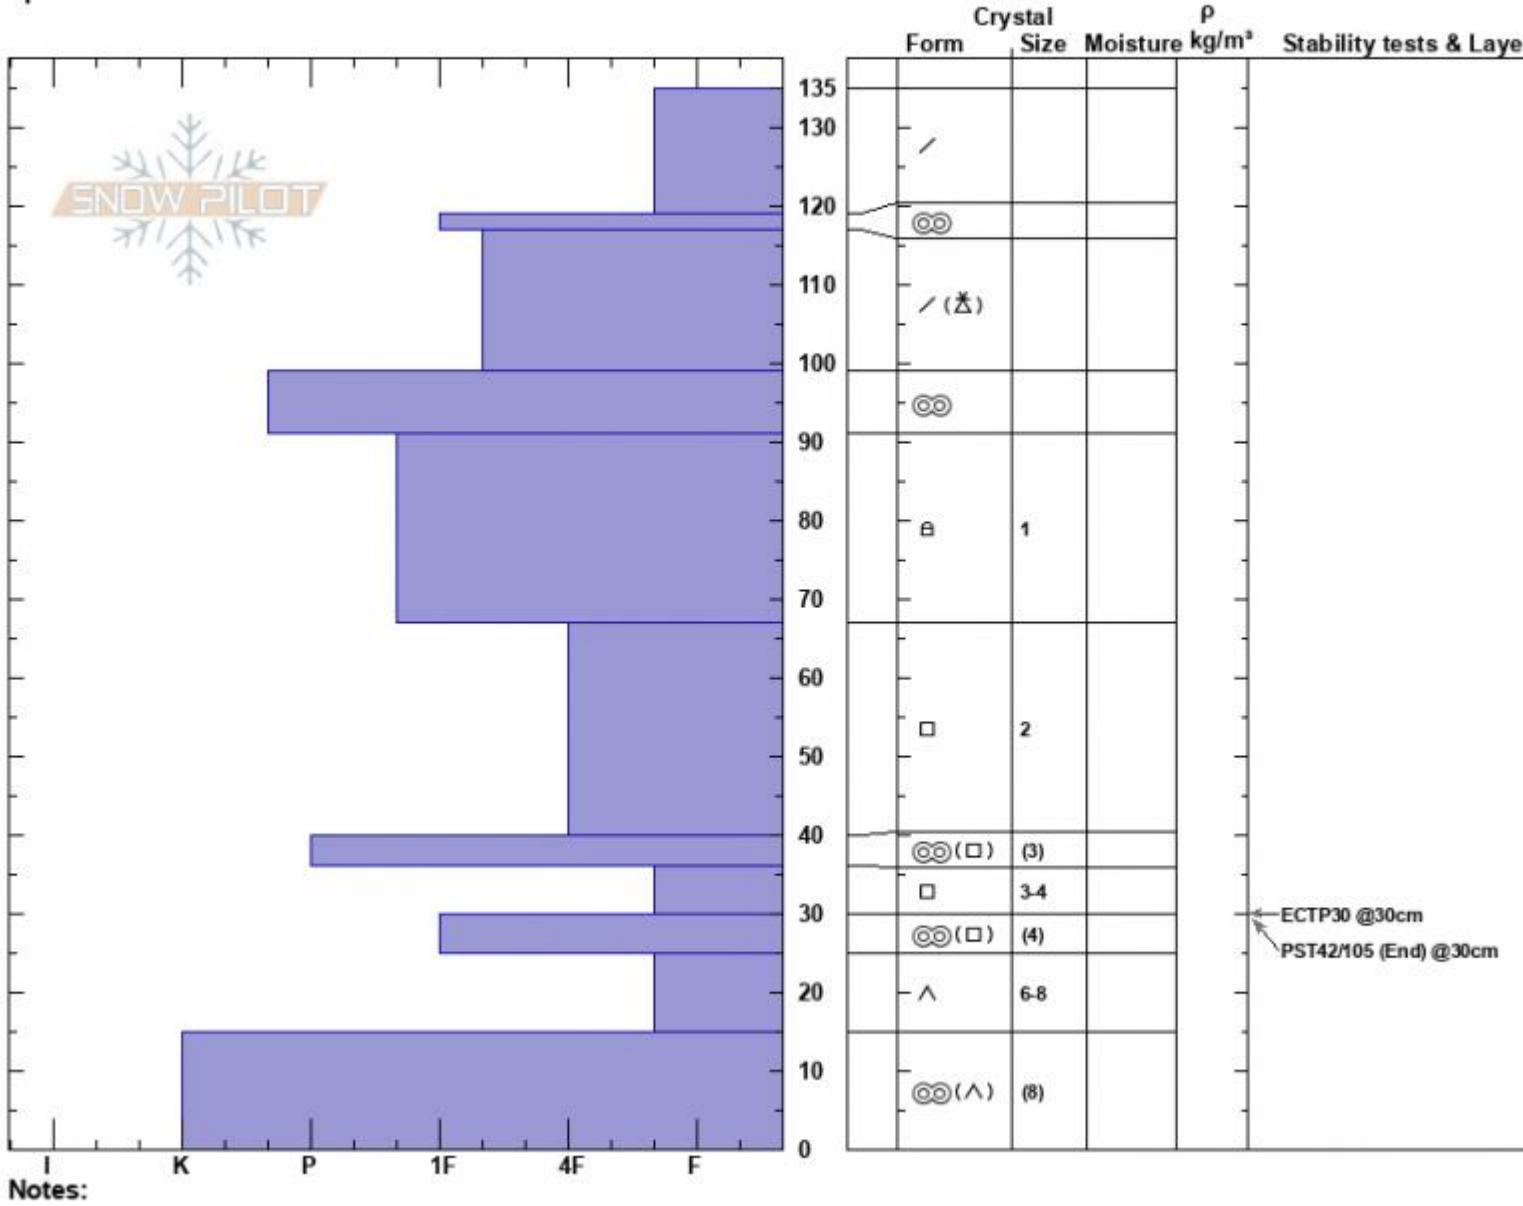

Jones Profile  
 Bridger Range  
 MT  
 Elevation: 8500 ft  
 Aspect: 315°  
 Specifics:

Dave Zinn  
 04/02/2024 - 11:00am  
 Co-ord: 45.82398N, -110.93187W  
 Slope Angle: 30°  
 Wind Loading: previous

Stability: Good  
 Air Temperature:  
 Sky Cover: CLR  
 Precipitation: NO  
 Wind: SW Moderate

HS:135 Layer Notes:  
 PF:25 25-15cm:Problematic layer

Advisory Region  
 Bridger Range  
 Longitude  
 -110.93W  
 Latitude  
 45.81N  
 Bridger Range, 2024-04-02