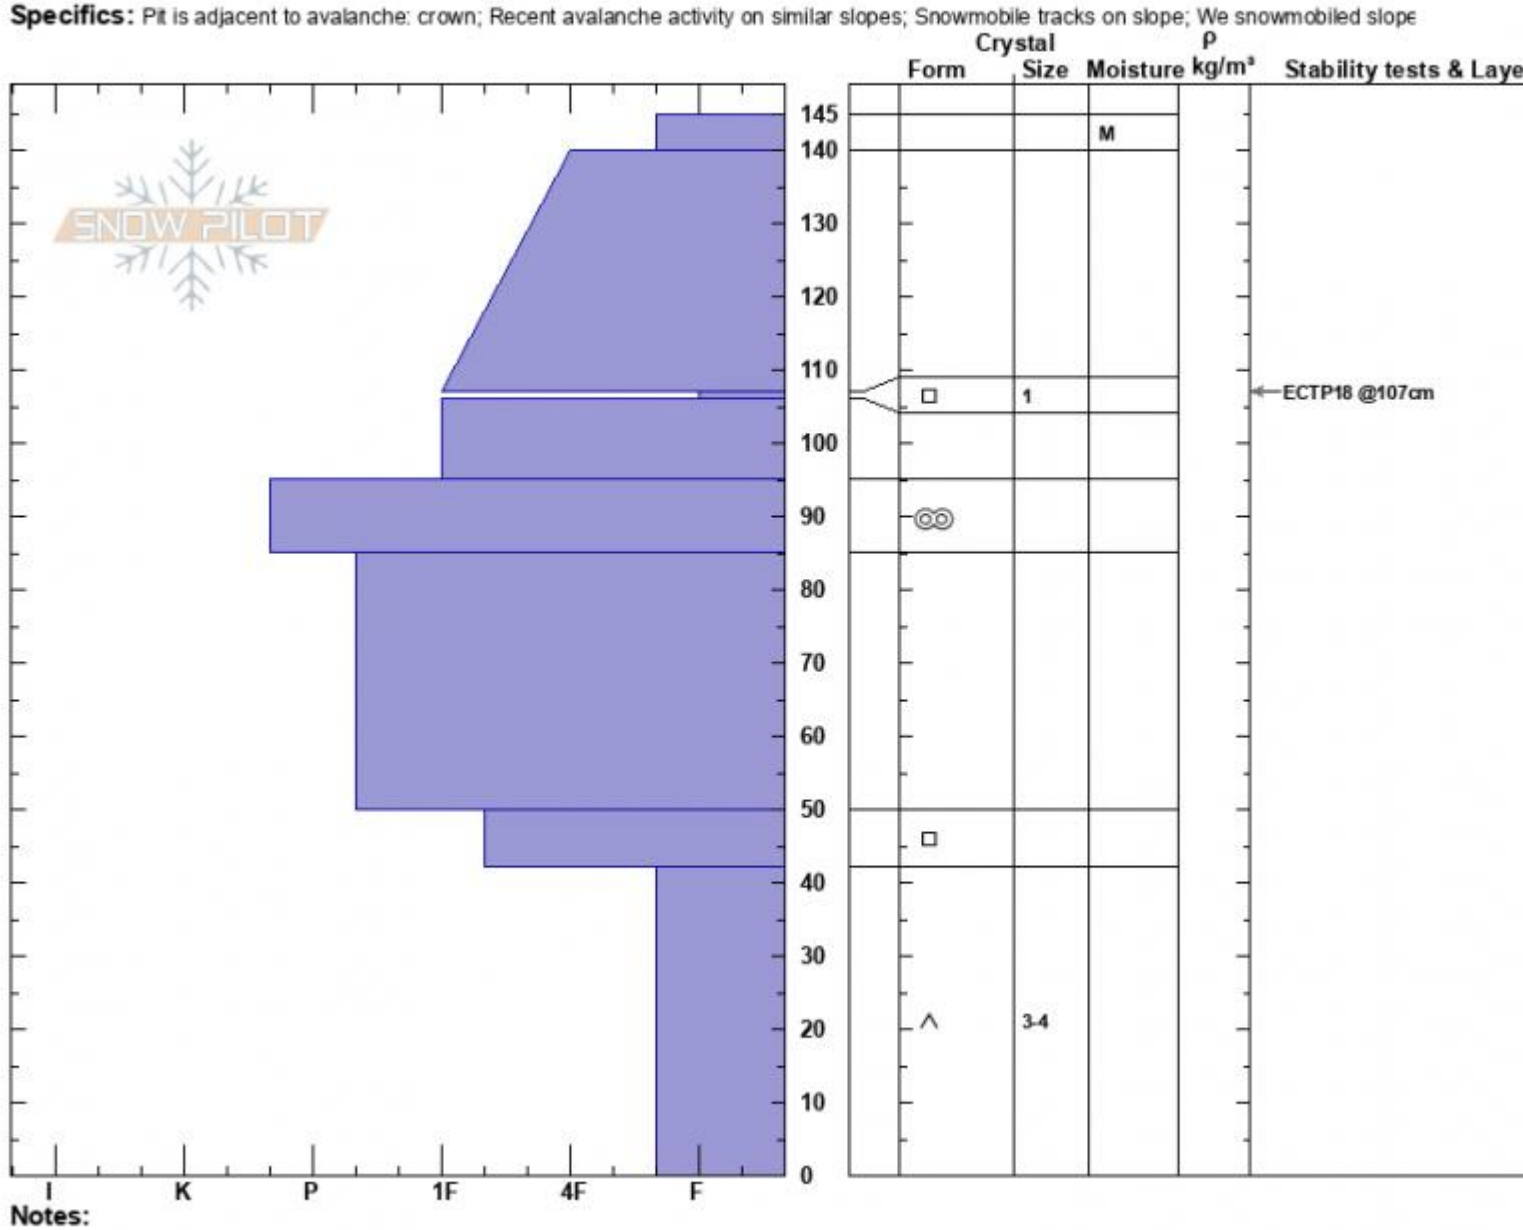

Targhee Creek  
 Lionhead Range  
 MT  
 Elevation: 9600 ft  
 Aspect: 75°  
 Specifics: Pit is adjacent to avalanche: crown; Recent avalanche activity on similar slopes; Snowmobile tracks on slope; We snowmobiled slope

Ian Hoyer  
 04/02/2024 - 12:00pm  
 Co-ord: 44.75039N, -111.39098W  
 Slope Angle: 31°  
 Wind Loading: no

Stability: Fair  
 Air Temperature:  
 Sky Cover: CLR  
 Precipitation: NO  
 Wind: Calm

HS:145  
 PF:30  
 Layer Notes: 107-106cm:Problematic layer

Notes:  
 Advisory Region  
 Lionhead Range  
 Longitude  
 -111.32W  
 Latitude  
 44.71N  
 Avalanche Details: [Snowmo triggered small slide at Lionhead](#)  
 Lionhead Range, 2024-04-02