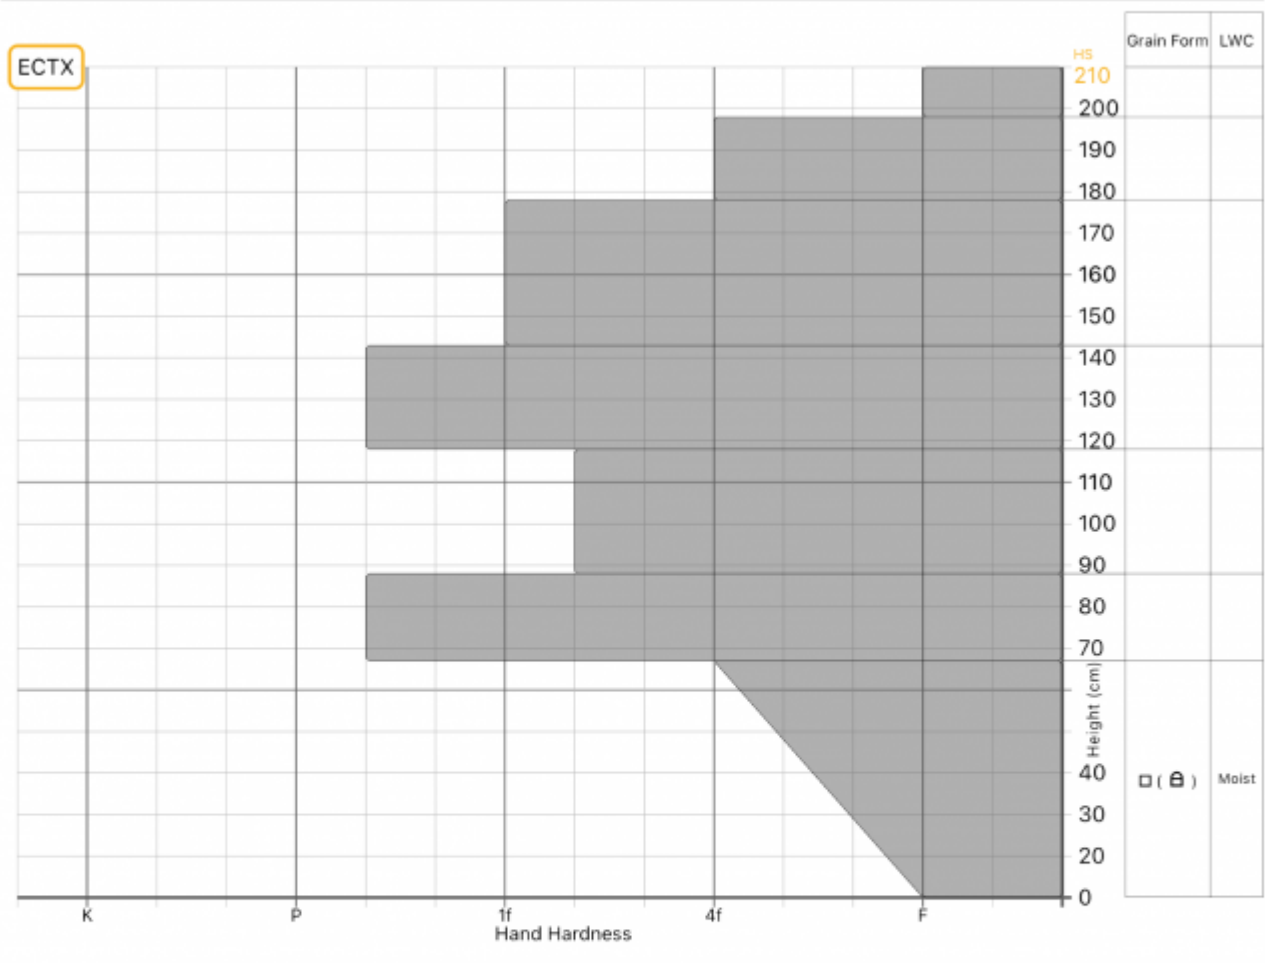

Profile Name: Republic Creek

General
🕒 Date: 2024-03-24 14:13:00.000
👤 Observer: Joe Trovato
🏠 Org: Propagation Labs

Location
📍 Elevation: 9536ft
🌬️ Aspect: W
📐 Slope: 27°
📍 Lat/Lng: 44.9853,-109.9270

Weather
🌡️ Air Temperature: ?
☁️ Sky Cover: ?
❄️ Precipitation: ?
🌬️ Wind: ?
🌀 Blowing Snow: ?

Snow Conditions
📏 Total Snow Depth (HS): 210cm
❄️ Surface Grain: ?
👤 Foot Pen: ?
👤 Ski Pen: ?

Notes:

Advisory Region
Cooke City
Longitude
-109.94W
Latitude
44.99N
Cooke City, 2024-03-27