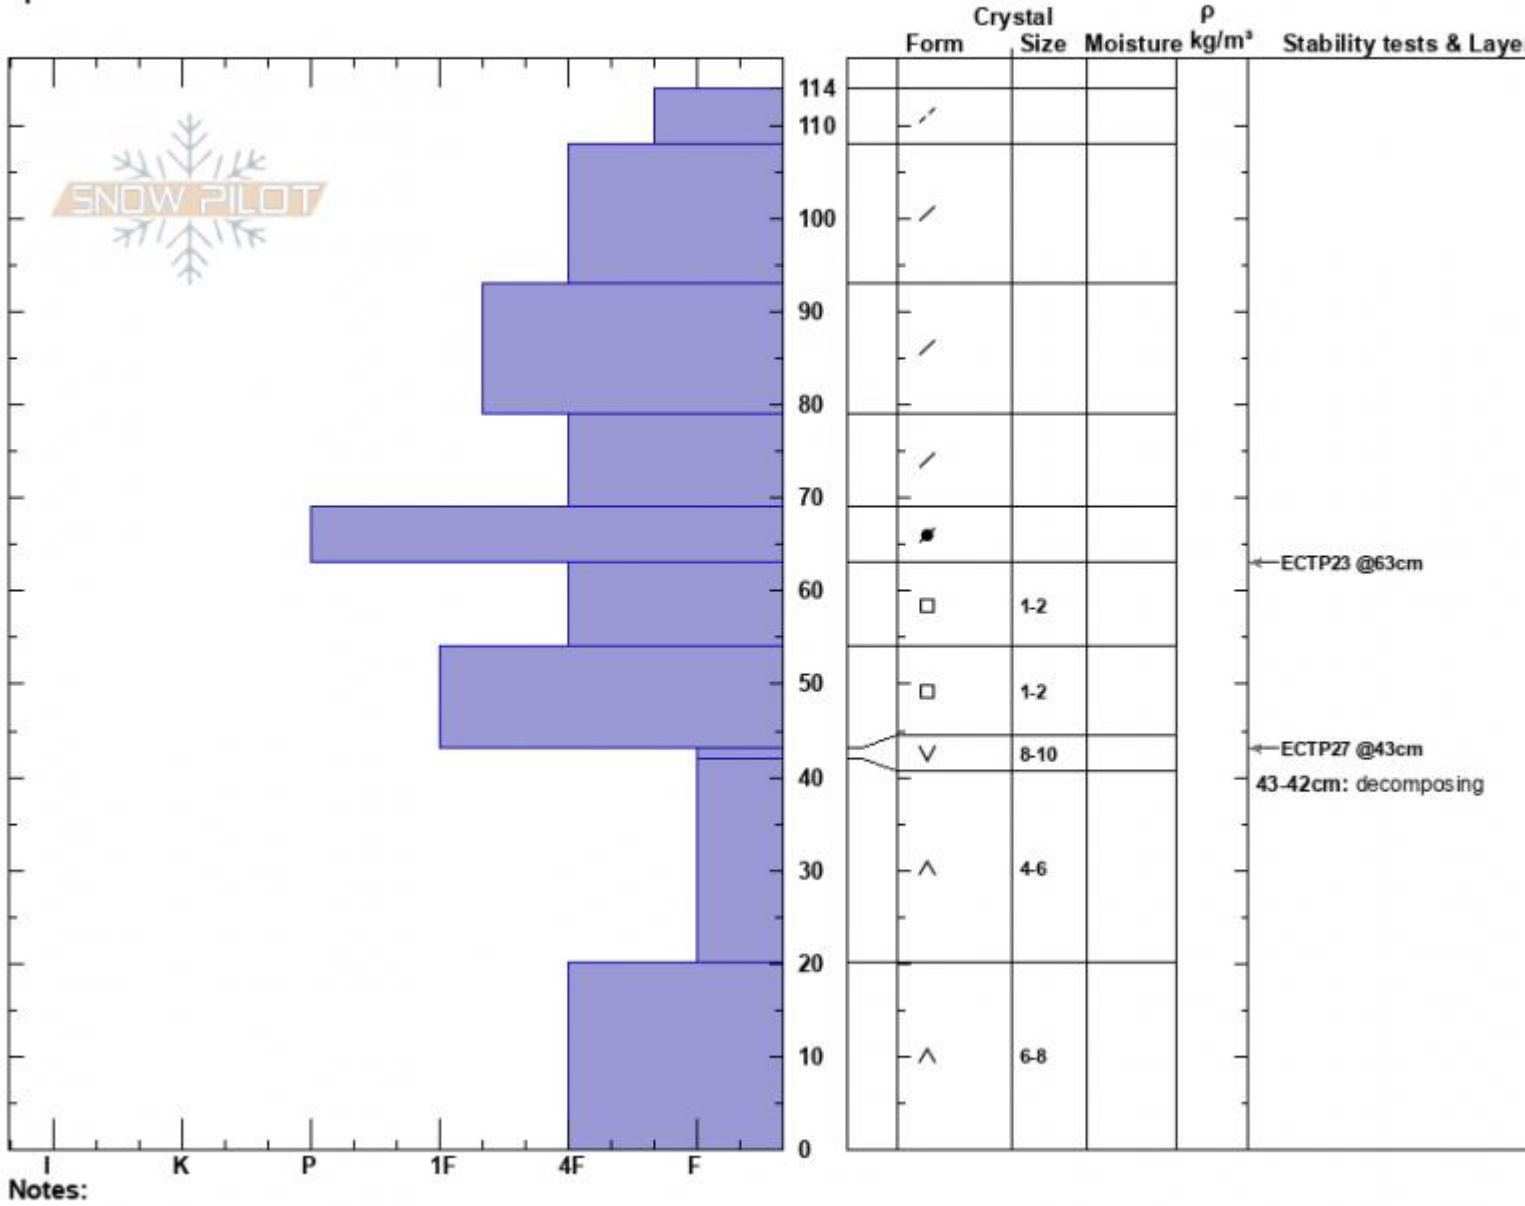

Sunlight Basin Profile
 Madison Range-S
 MT
 Elevation: 9480 ft
 Aspect: 90°
 Specifics:

Dave Zinn
 03/05/2024 - 12:00pm
 Co-ord: 44.97566N, -111.31321W
 Slope Angle: 24°
 Wind Loading: yes

Stability: Poor
 Air Temperature:
 Sky Cover: OVC
 Precipitation: S-1
 Wind: SW Moderate

HS:114 Layer Notes:
 PF:105 43-42cm: decomposing
 43-42cm: Problematic layer

Notes:
 Advisory Region
 Southern Madison
 Longitude
 -111.31W
 Latitude
 44.97N
 Southern Madison, 2024-03-06