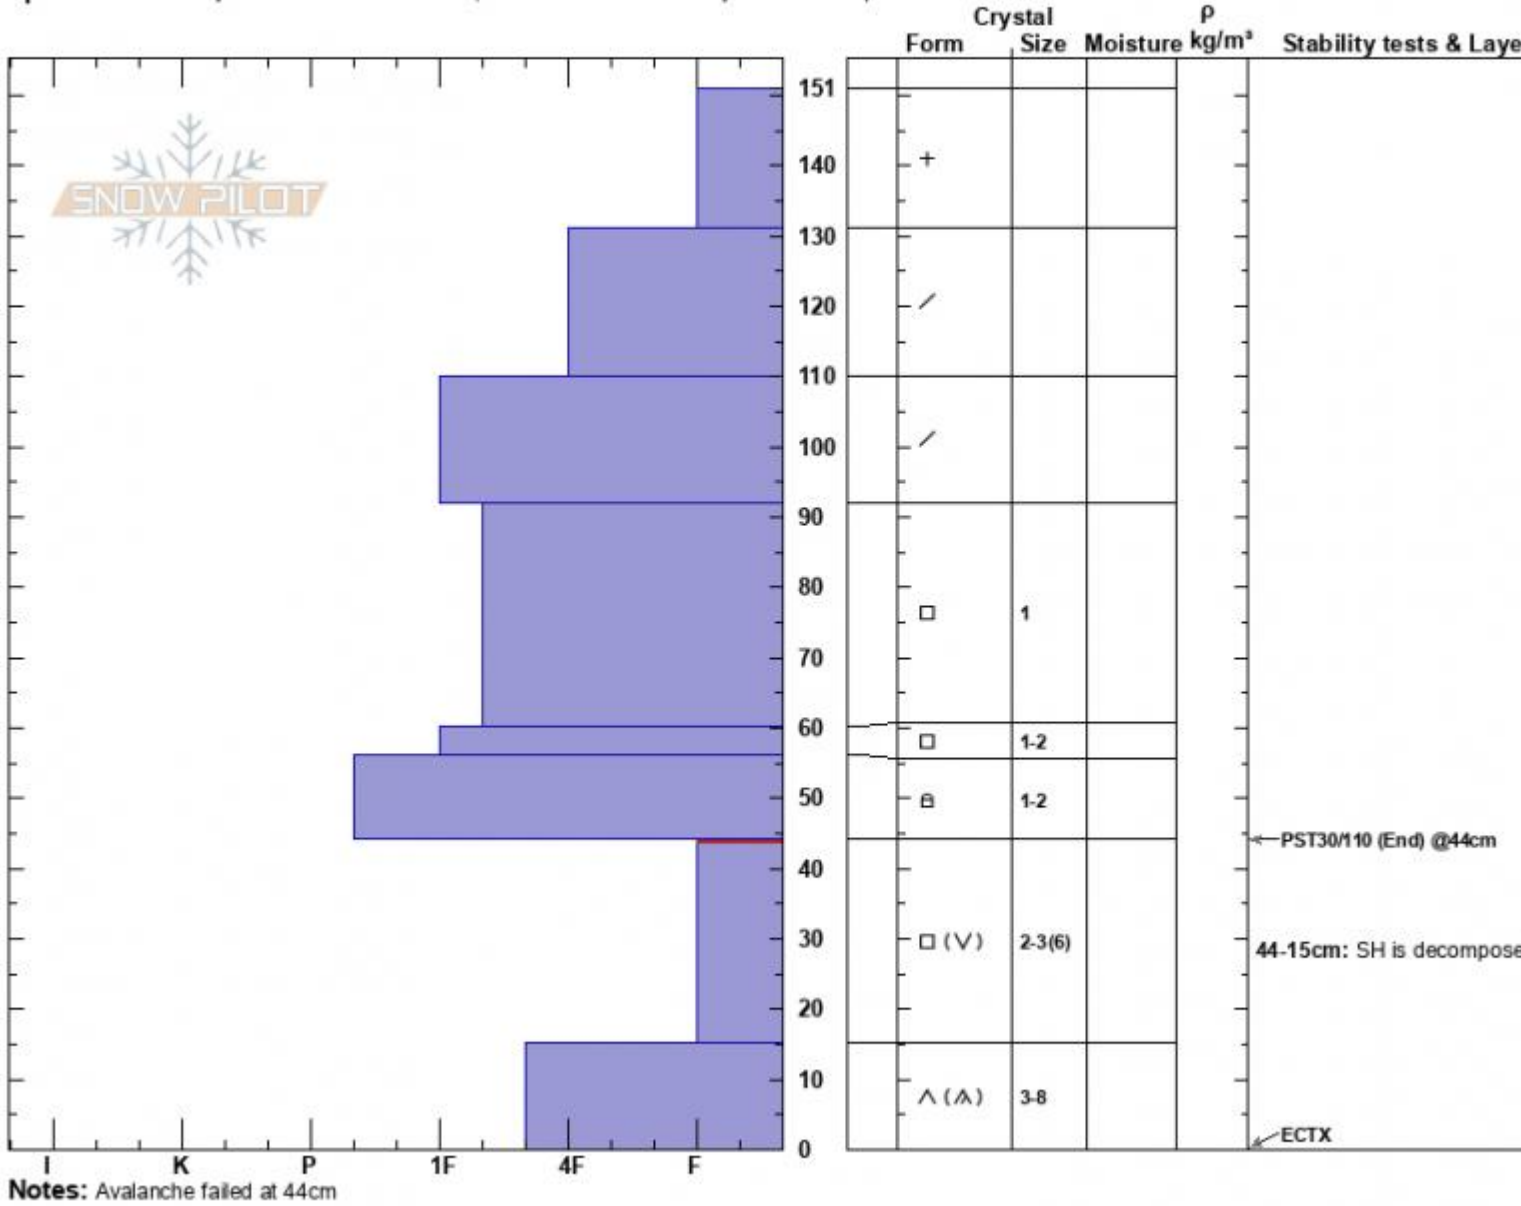

Bacon Rind Avalanche  
 Madison Range-S  
 MT  
 Elevation: 8295 ft  
 Aspect: 65°  
 Specifics: Pit is adjacent to avalanche: crown; Recent avalanche activity on similar slopes

Dave Zinn  
 03/04/2024 - 12:30pm  
 Co-ord: 44.96901N, -111.09122W  
 Slope Angle: 33°  
 Wind Loading: no

Stability: Poor  
 Air Temperature:  
 Sky Cover: OVC  
 Precipitation: S-1  
 Wind: Light Breeze

HS:151 Layer Notes:  
 44-15cm: SH is decomposed at t  
 44-15cm: Problematic layer

Advisory Region  
 Southern Madison  
 Longitude  
 -111.10W  
 Latitude  
 44.96N

**Avalanche Details:** [Two Avalanches Near Bacon Rind Uptrack](#)  
 Southern Madison, 2024-03-06