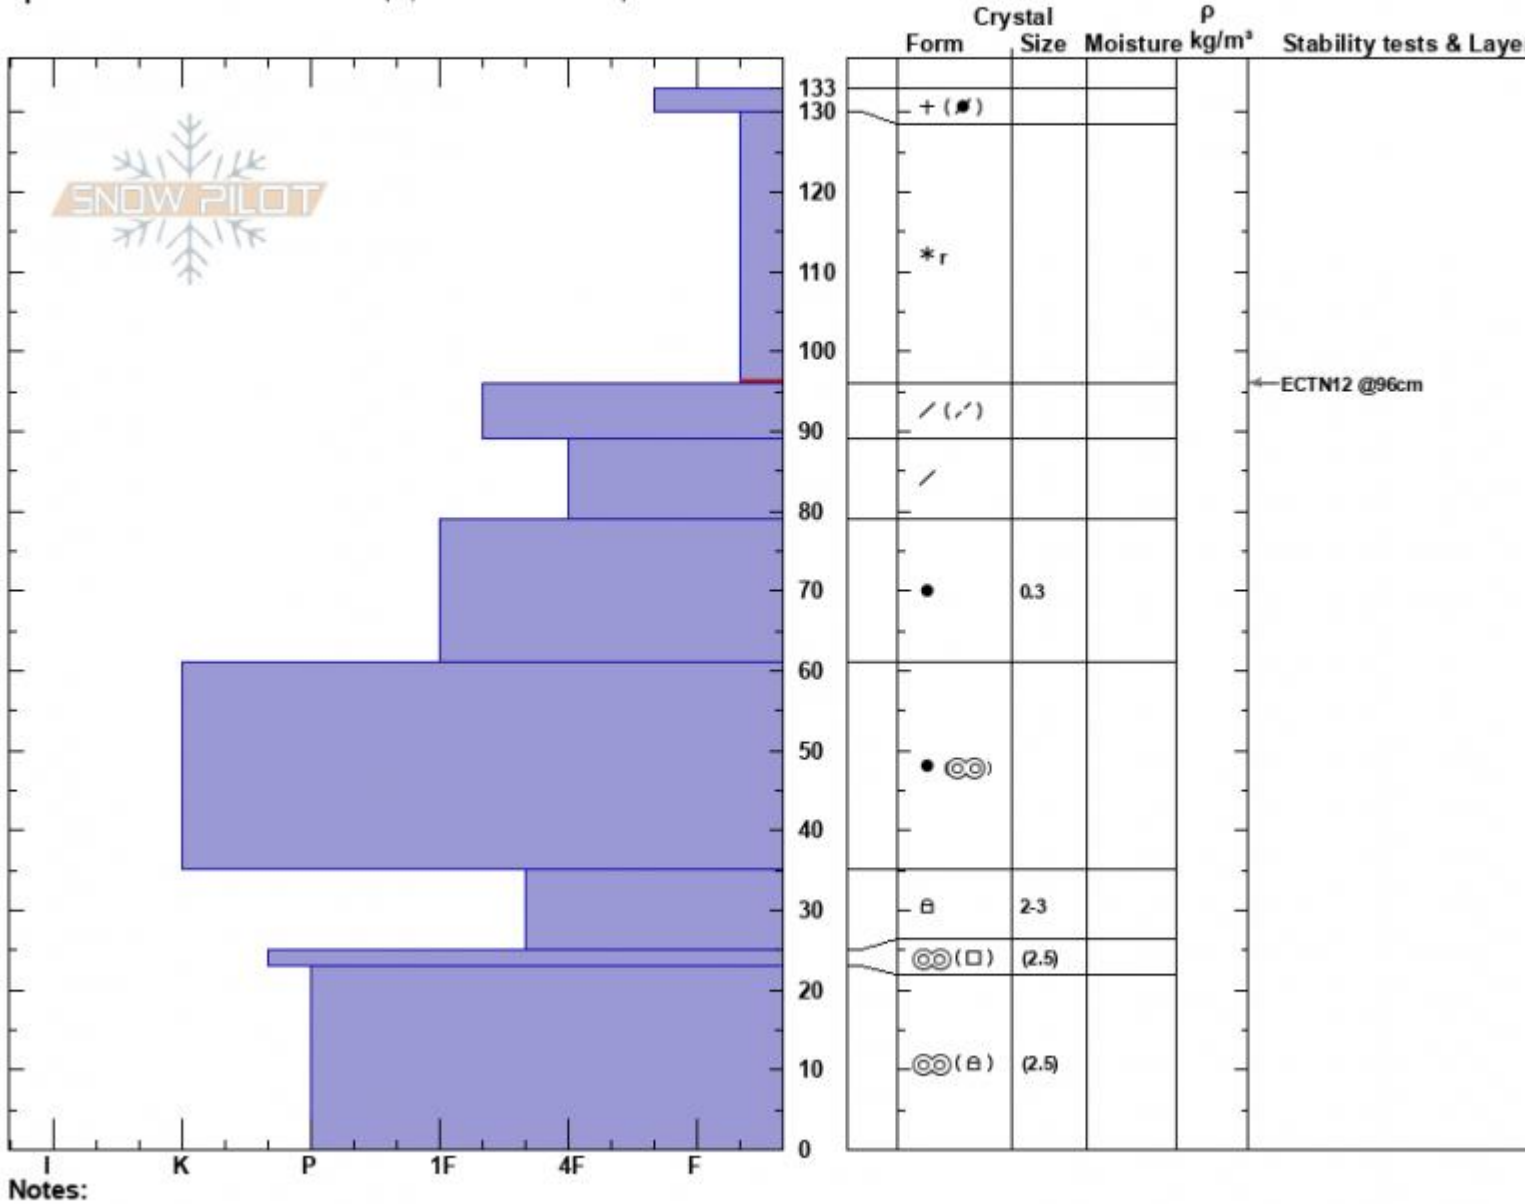

Battle Ridge Meadow  
 Bridger Range  
 MT  
 Elevation: 7350 ft  
 Aspect: 103°  
 Specifics: Snowmobile tracks on slope; We snowmobiled slope

Zach Peterson  
 03/03/2024 - 11:30am  
 Co-ord: 45.88402N, -110.94237W  
 Slope Angle: 18°  
 Wind Loading: no

Stability: Fair  
 Air Temperature:  
 Sky Cover: FEW  
 Precipitation: NO  
 Wind: Calm

HS:133    Layer Notes:  
 130-96cm: Problematic layer

Advisory Region  
 Bridger Range  
 Longitude  
 -110.95W  
 Latitude  
 45.88N  
 Bridger Range, 2024-03-03