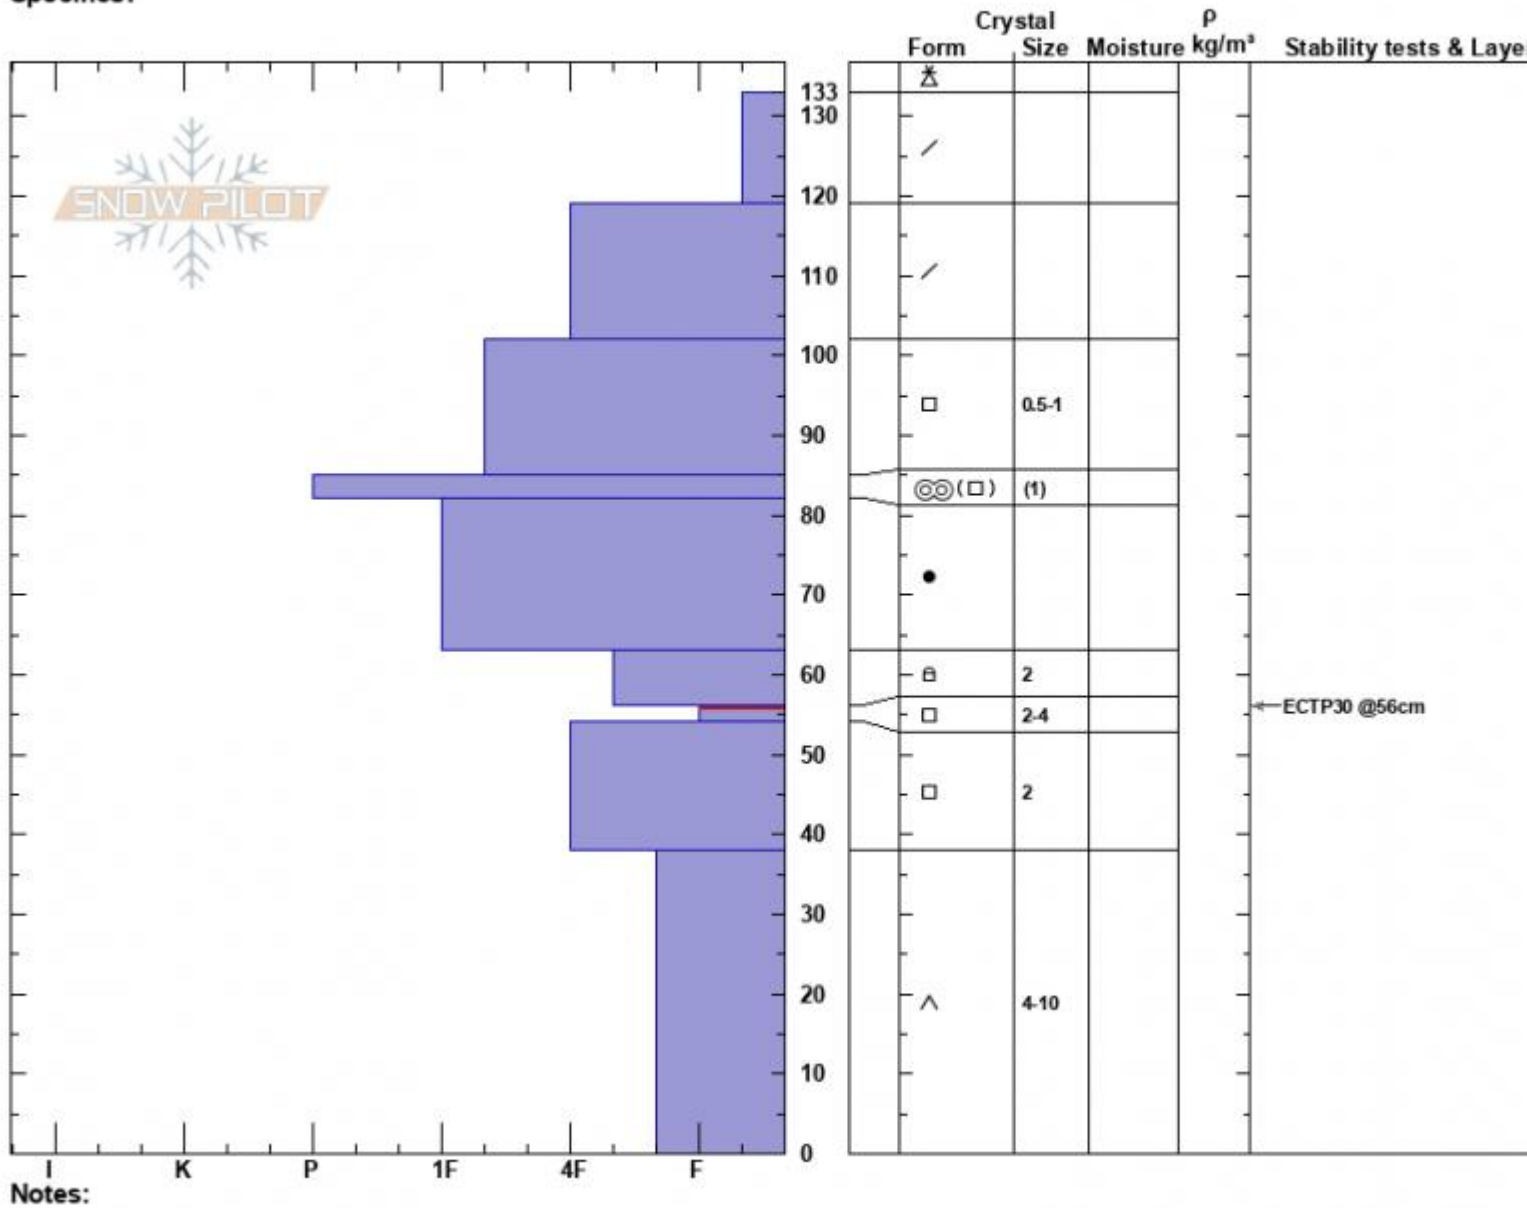

Below Divide Peak
 Gallatin Range-N
 MT
 Elevation: 9280 ft
 Aspect: 119°
 Specifics:

Zach Peterson
 02/22/2024 - 1:30pm
 Co-ord: 45.40102N, -110.96883W
 Slope Angle: 22°
 Wind Loading: no

Stability: Fair
 Air Temperature:
 Sky Cover: BKN
 Precipitation: S-1
 Wind: Light Breeze

HS:133 Layer Notes:
 PF:25 56-54cm:Problematic layer

Notes:
 Advisory Region
 Northern Gallatin
 Longitude
 -110.98W
 Latitude
 45.40N
 Northern Gallatin, 2024-02-22