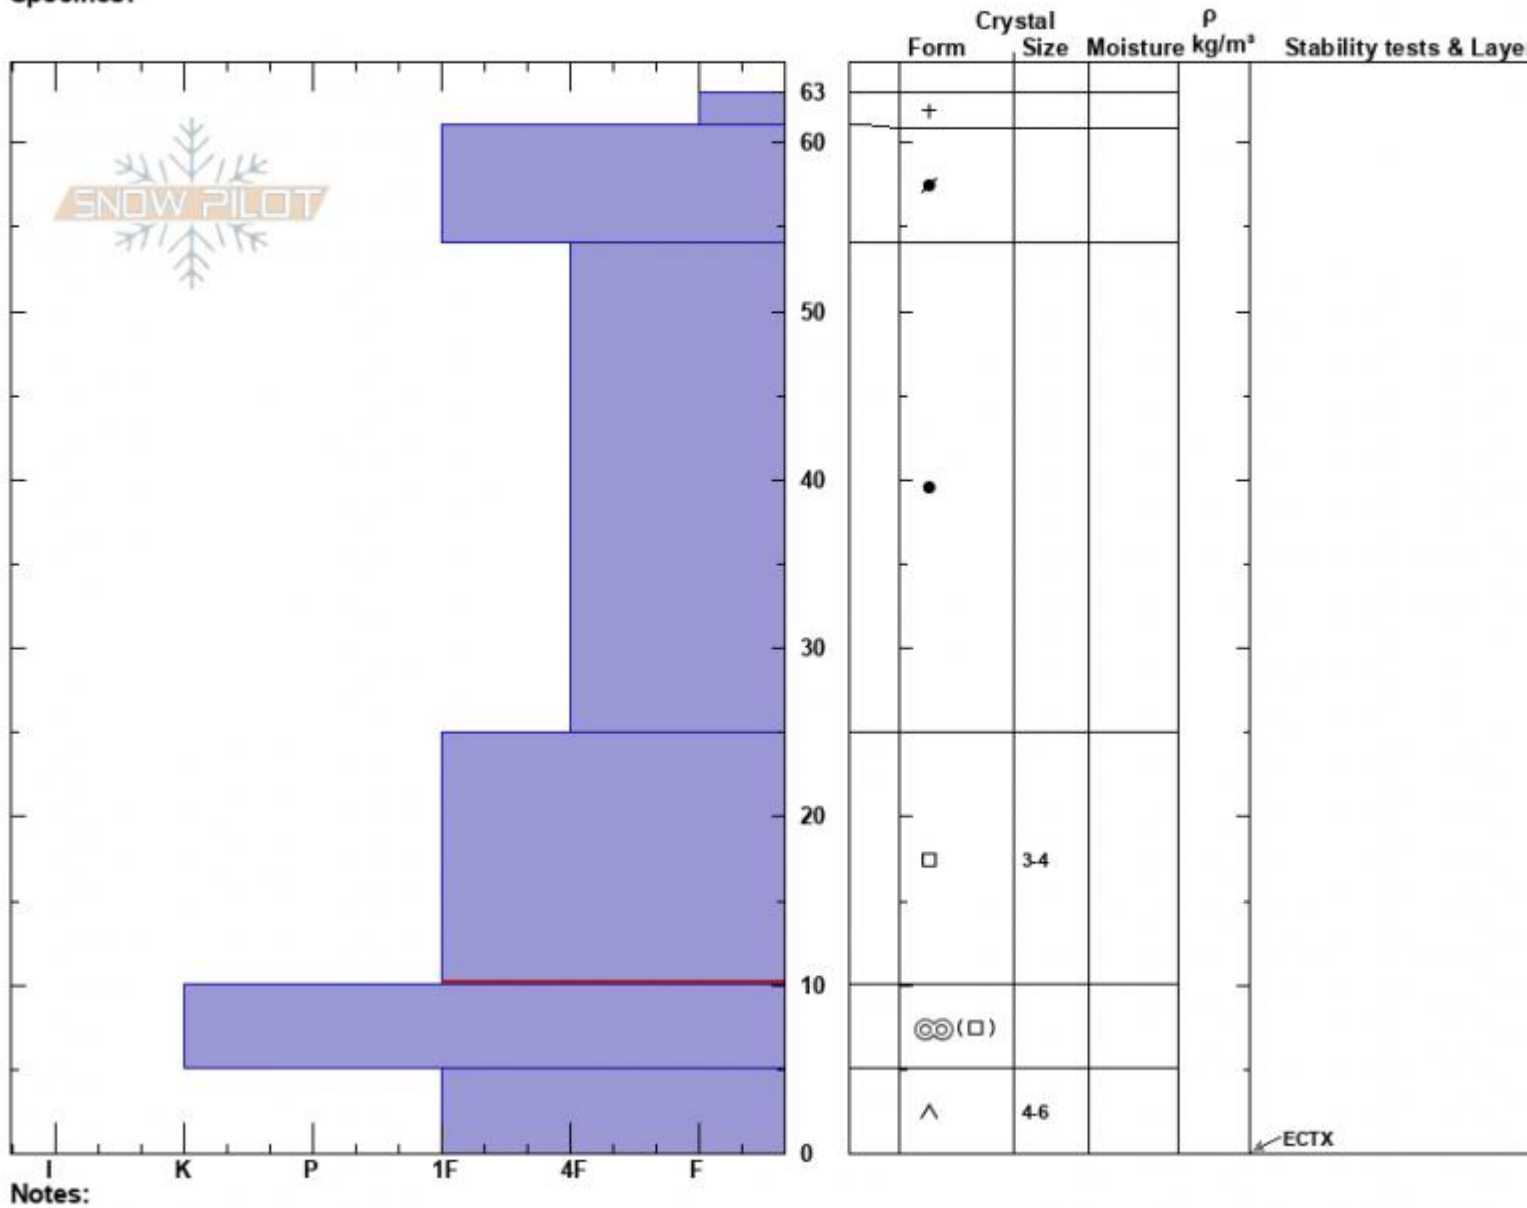

The Throne North  
 Bridger Range  
 MT  
 Elevation: 8225 ft  
 Aspect: 344°  
 Specifics:

Zach Peterson  
 02/22/2024 - 11:15am  
 Co-ord: 45.88338N, -110.95193W  
 Slope Angle: 15°  
 Wind Loading: no

Stability: Good  
 Air Temperature:  
 Sky Cover: CLR  
 Precipitation: NO  
 Wind: Calm

HS:63  
 PF:25  
 Layer Notes:  
 25-10cm: Problematic layer

Notes:  
 Advisory Region  
 Bridger Range  
 Longitude  
 -110.95W  
 Latitude  
 45.88N  
 Bridger Range, 2024-02-21