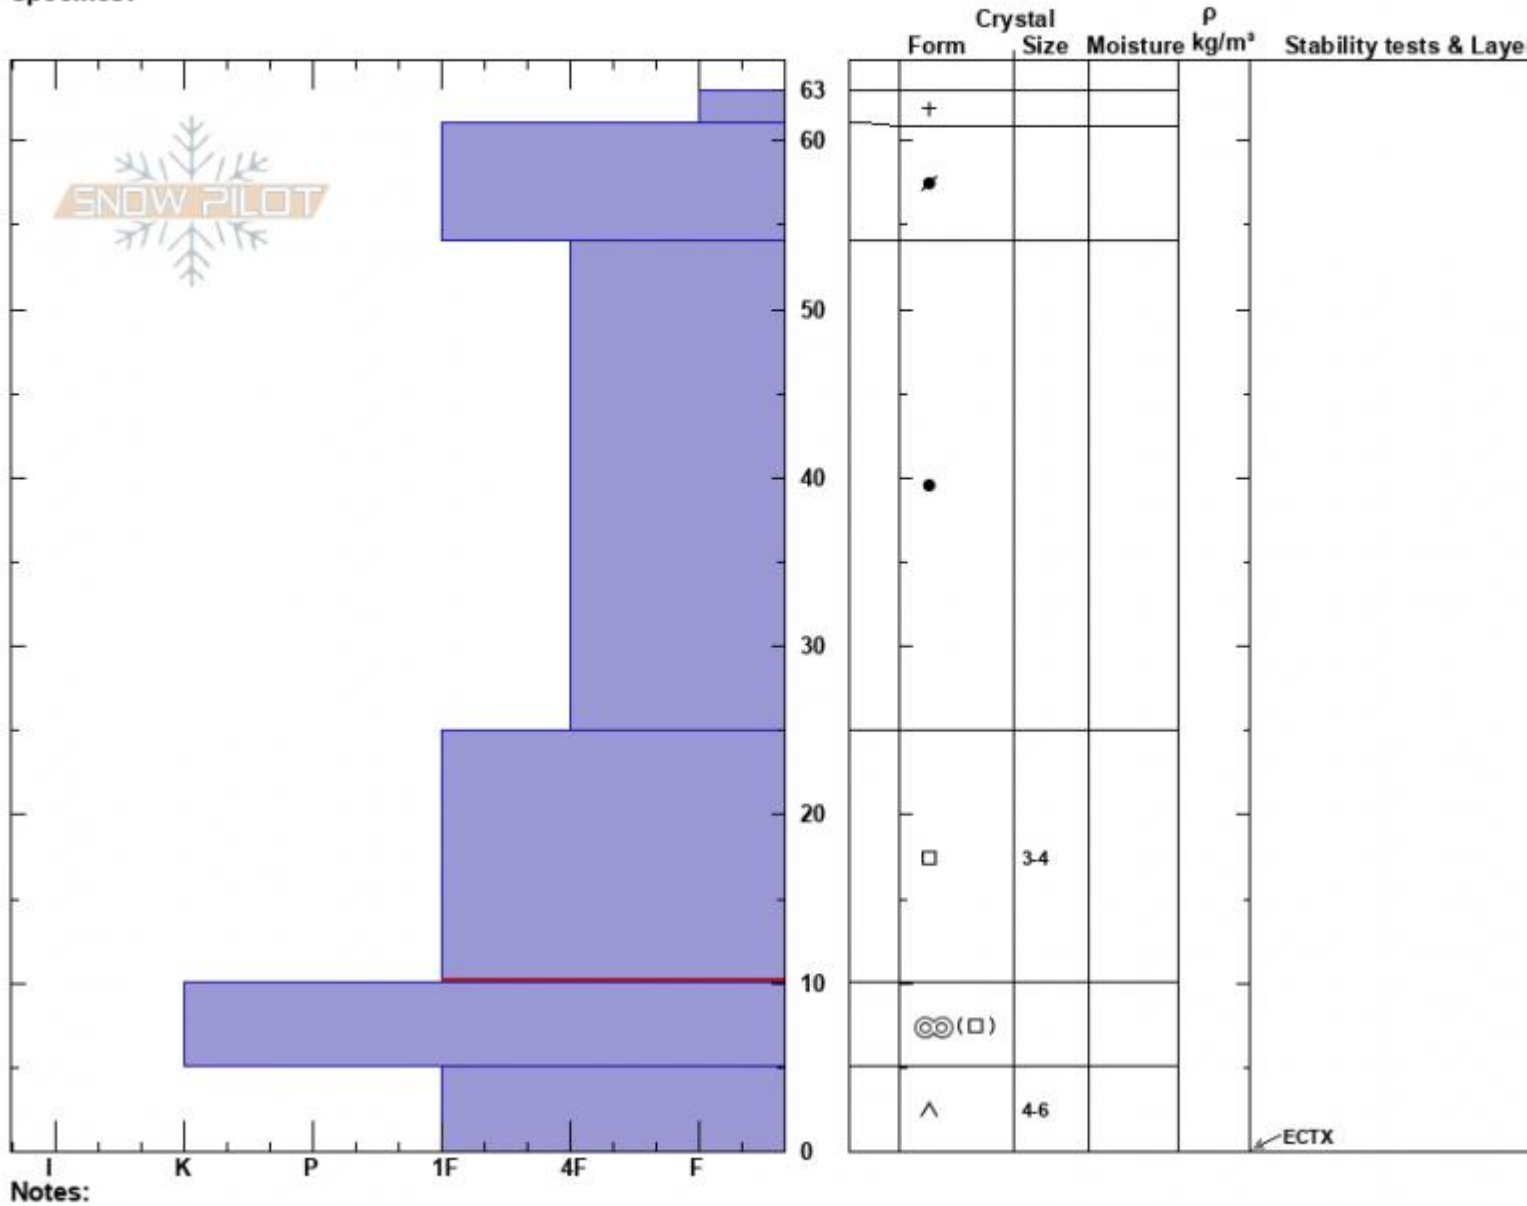

The Throne North  
 Bridger Range  
 MT  
 Elevation: 8225 ft  
 Aspect: 344°  
 Specifics:

Zach Peterson  
 02/22/2024 - 11:15am  
 Co-ord: 45.88338N, -110.95193W  
 Slope Angle: 15°  
 Wind Loading: no

Stability: Good  
 Air Temperature:  
 Sky Cover: CLR  
 Precipitation: NO  
 Wind: Calm

HS:63  
 PF:25  
 Layer Notes:  
 25-10cm: Problematic layer

Advisory Region  
 Bridger Range  
 Longitude  
 -110.95W  
 Latitude  
 45.88N  
 Bridger Range, 2024-02-21