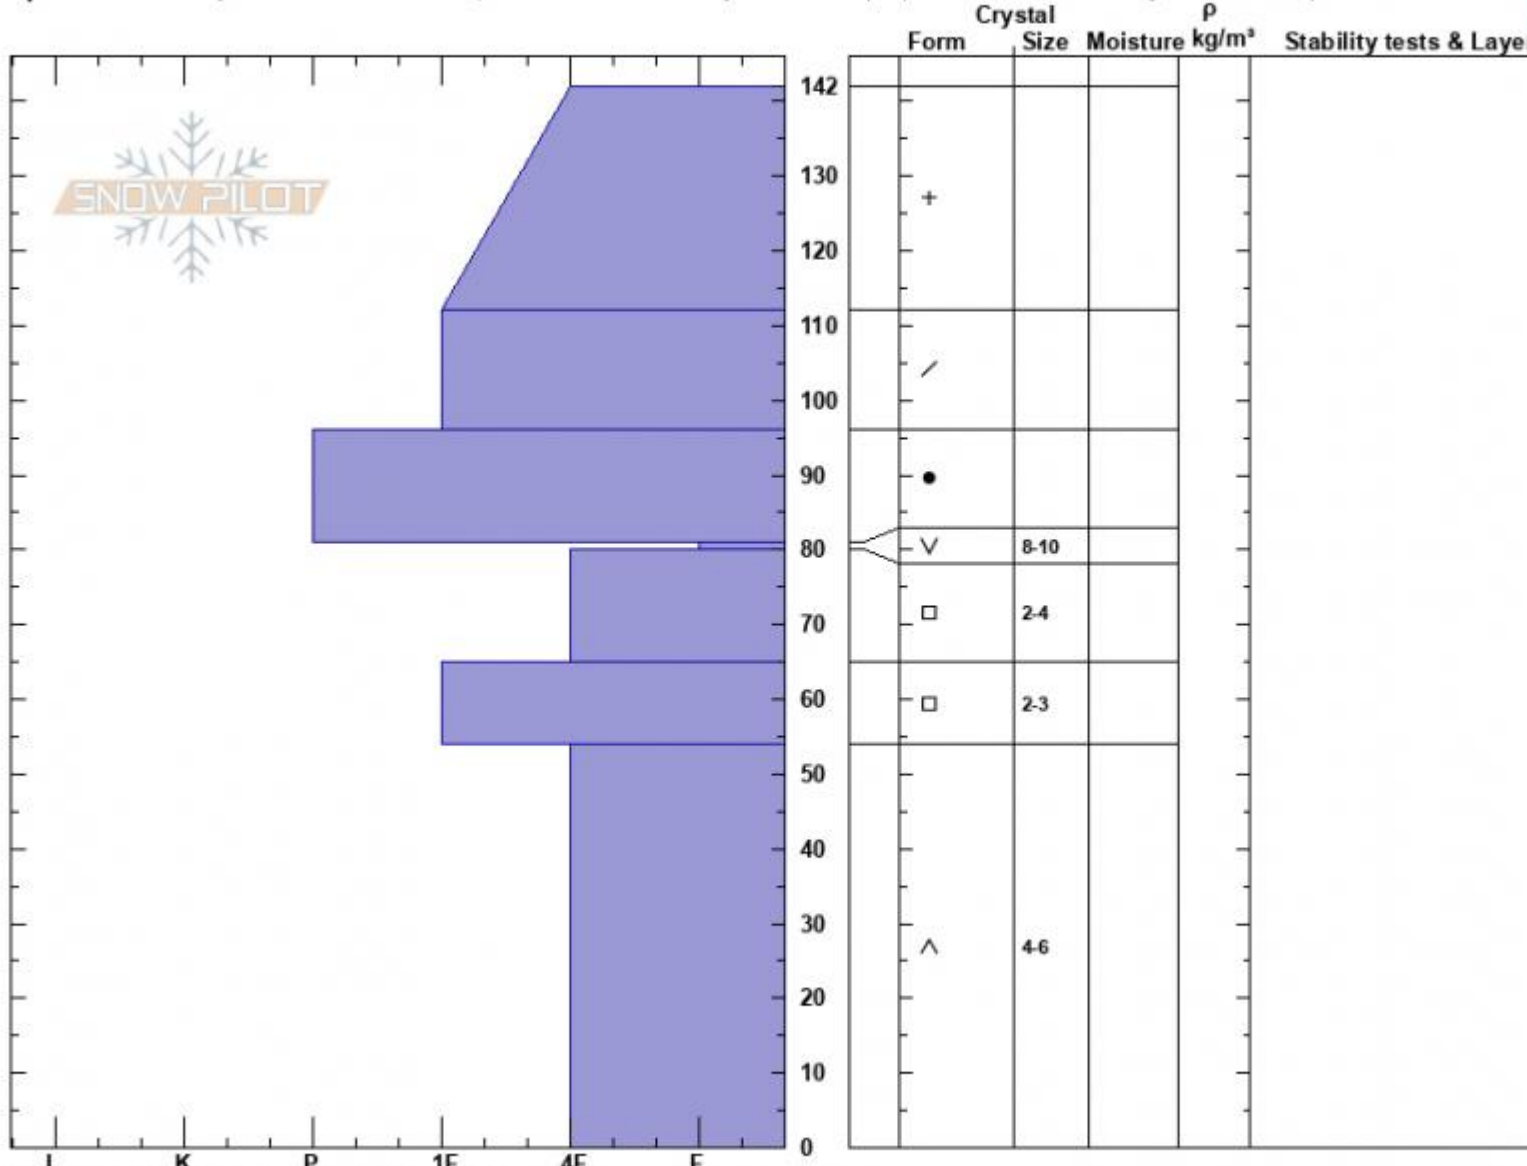

North of Scotch Bonnet
 Cooke City
 MT
 Elevation: 9900 ft
 Aspect: 5°
 Specifics: Pit is adjacent to avalanche: crown; Recent avalanche activity on similar slopes;

Dave Zinn
 02/18/2024 - 1:00pm
 Co-ord: 45.07551N, -109.94427W
 Slope Angle: 33°
 Wind Loading: no

Stability: Poor
 Air Temperature:
 Sky Cover: OVC
 Precipitation: S-1
 Wind: Calm

HS:142 Layer Notes:
 81-80cm: Problematic layer

Recent avalanche activity on different slopes

Notes: ECT Null due to Vegetation Additional Pit Specifics: Snowmobile tracks on slope

Advisory Region
 Cooke City
 Longitude
 -109.95W
 Latitude
 45.07N
 Cooke City, 2024-02-20