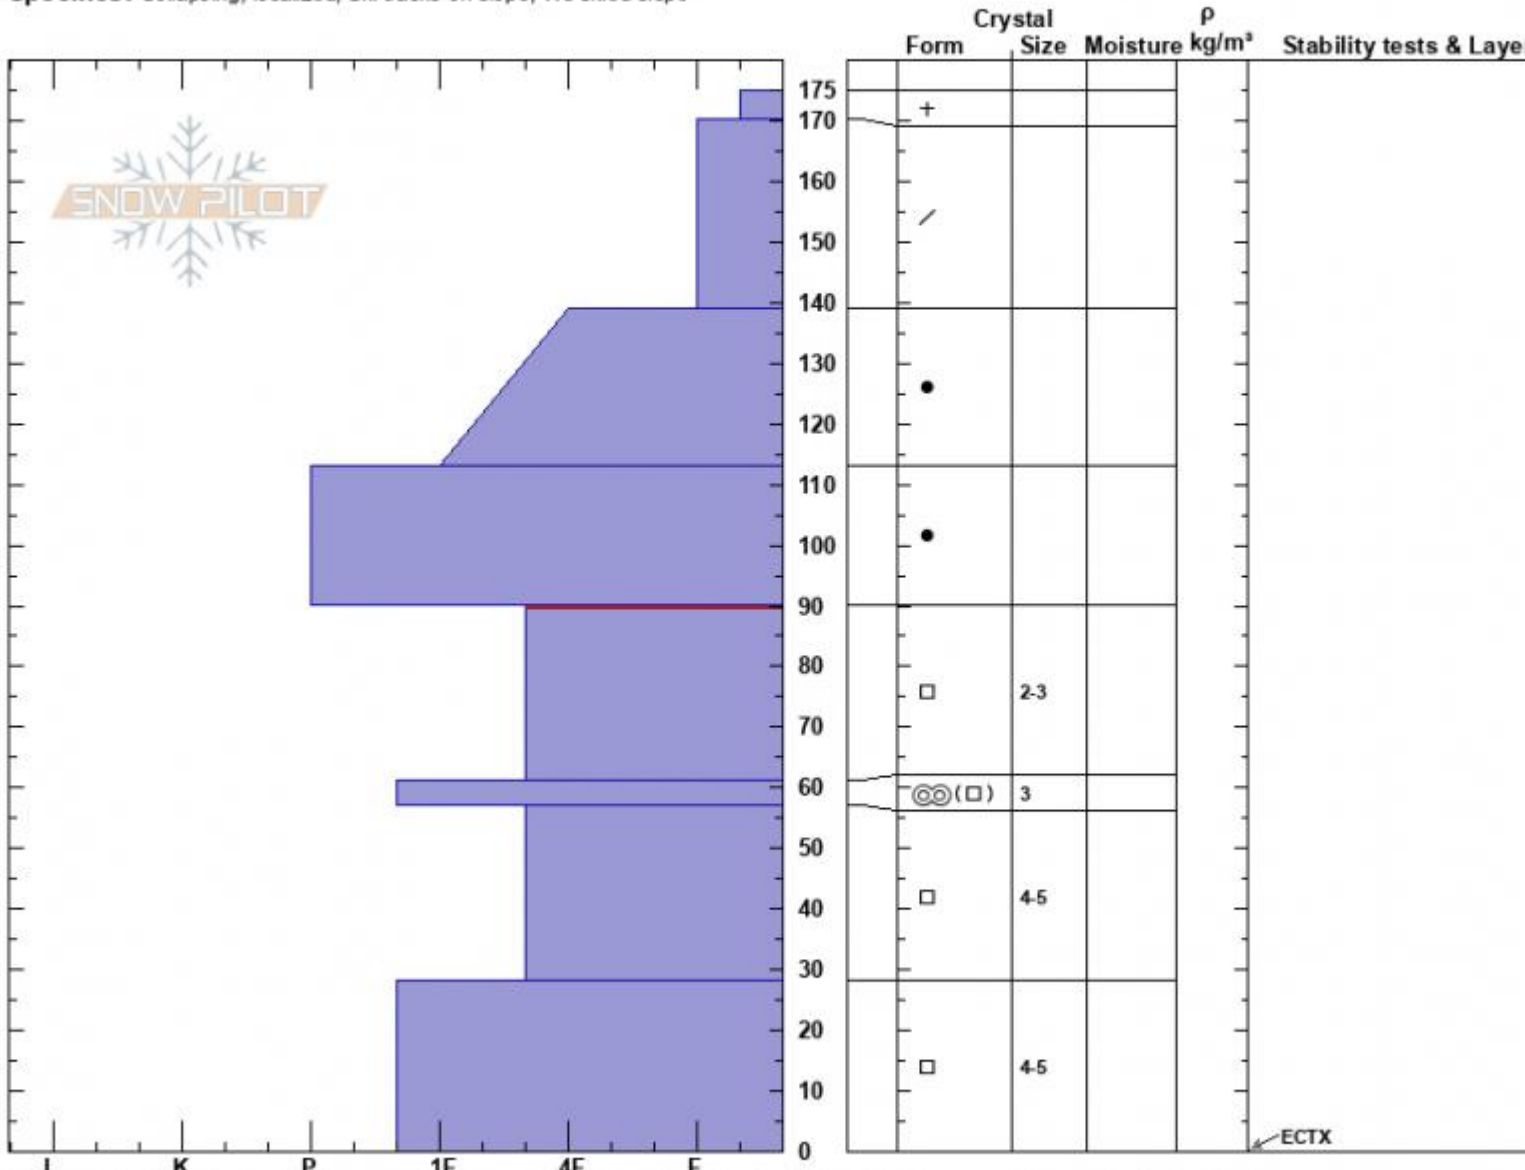

West Woody Profile  
 Cooke City  
 MT  
 Elevation: 9400 ft  
 Aspect: 295°  
 Specifics: Collapsing, localized; Ski tracks on slope; We skied slope

Dave Zinn  
 02/19/2024 - 1:00pm  
 Co-ord: 44.98549N, -109.92732W  
 Slope Angle: 28°  
 Wind Loading: no

Stability: Poor  
 Air Temperature:  
 Sky Cover: BKN  
 Precipitation: NO  
 Wind: S Light Breeze

HS:175 Layer Notes:  
 90-61cm: Problematic layer

Advisory Region  
 Cooke City  
 Longitude  
 -109.92W  
 Latitude  
 44.97N

**Avalanche Details:** [Large Collapse on West Woody Ridge](#)  
 Cooke City, 2024-02-20