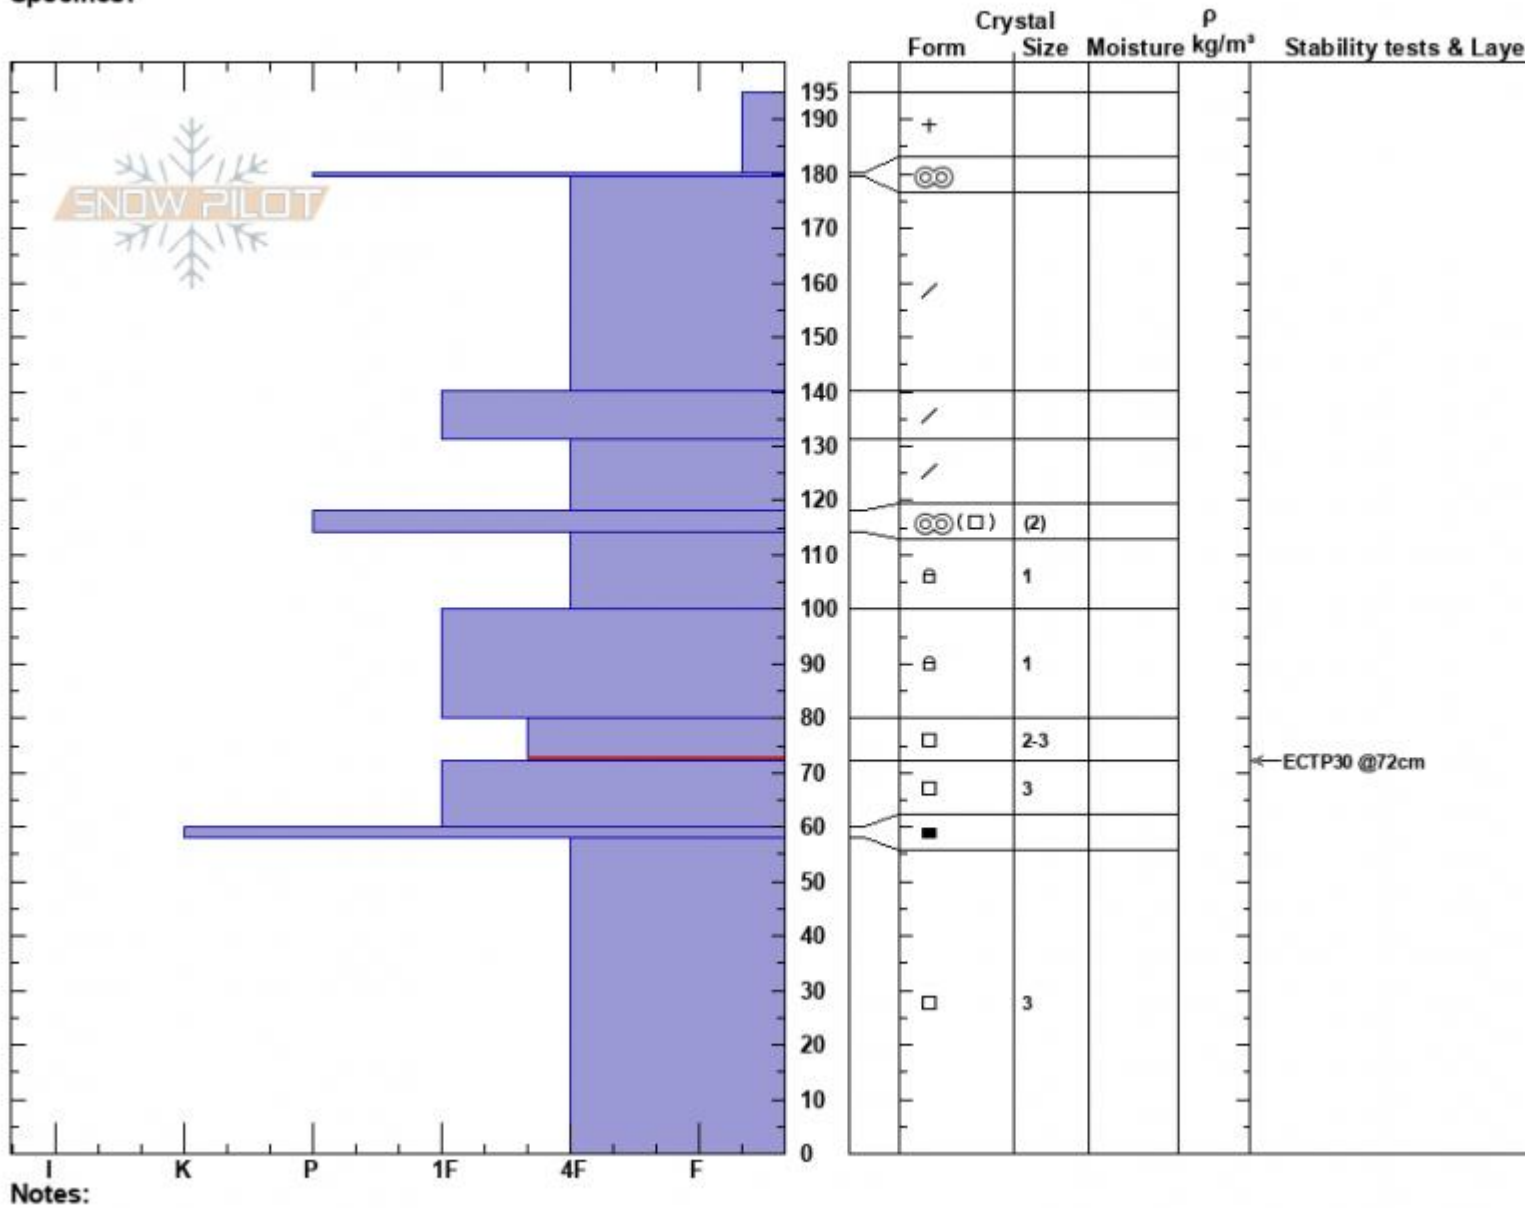

Top of Yale Creek S
 Centennial Range
 MT
 Elevation: 8990 ft
 Aspect: 190°
 Specifics:

Zach Peterson
 02/08/2024 - 12:30pm
 Co-ord: 44.55265N, -111.46456W
 Slope Angle: 10°
 Wind Loading: no

Stability: Poor
 Air Temperature:
 Sky Cover: OVC
 Precipitation: S2
 Wind: Calm

HS:195 Layer Notes:
 PF:85 80-72cm:Problematic layer

Notes:
 Advisory Region
 Island Park
 Longitude
 -111.46W
 Latitude
 44.55N
 Island Park, 2024-02-08