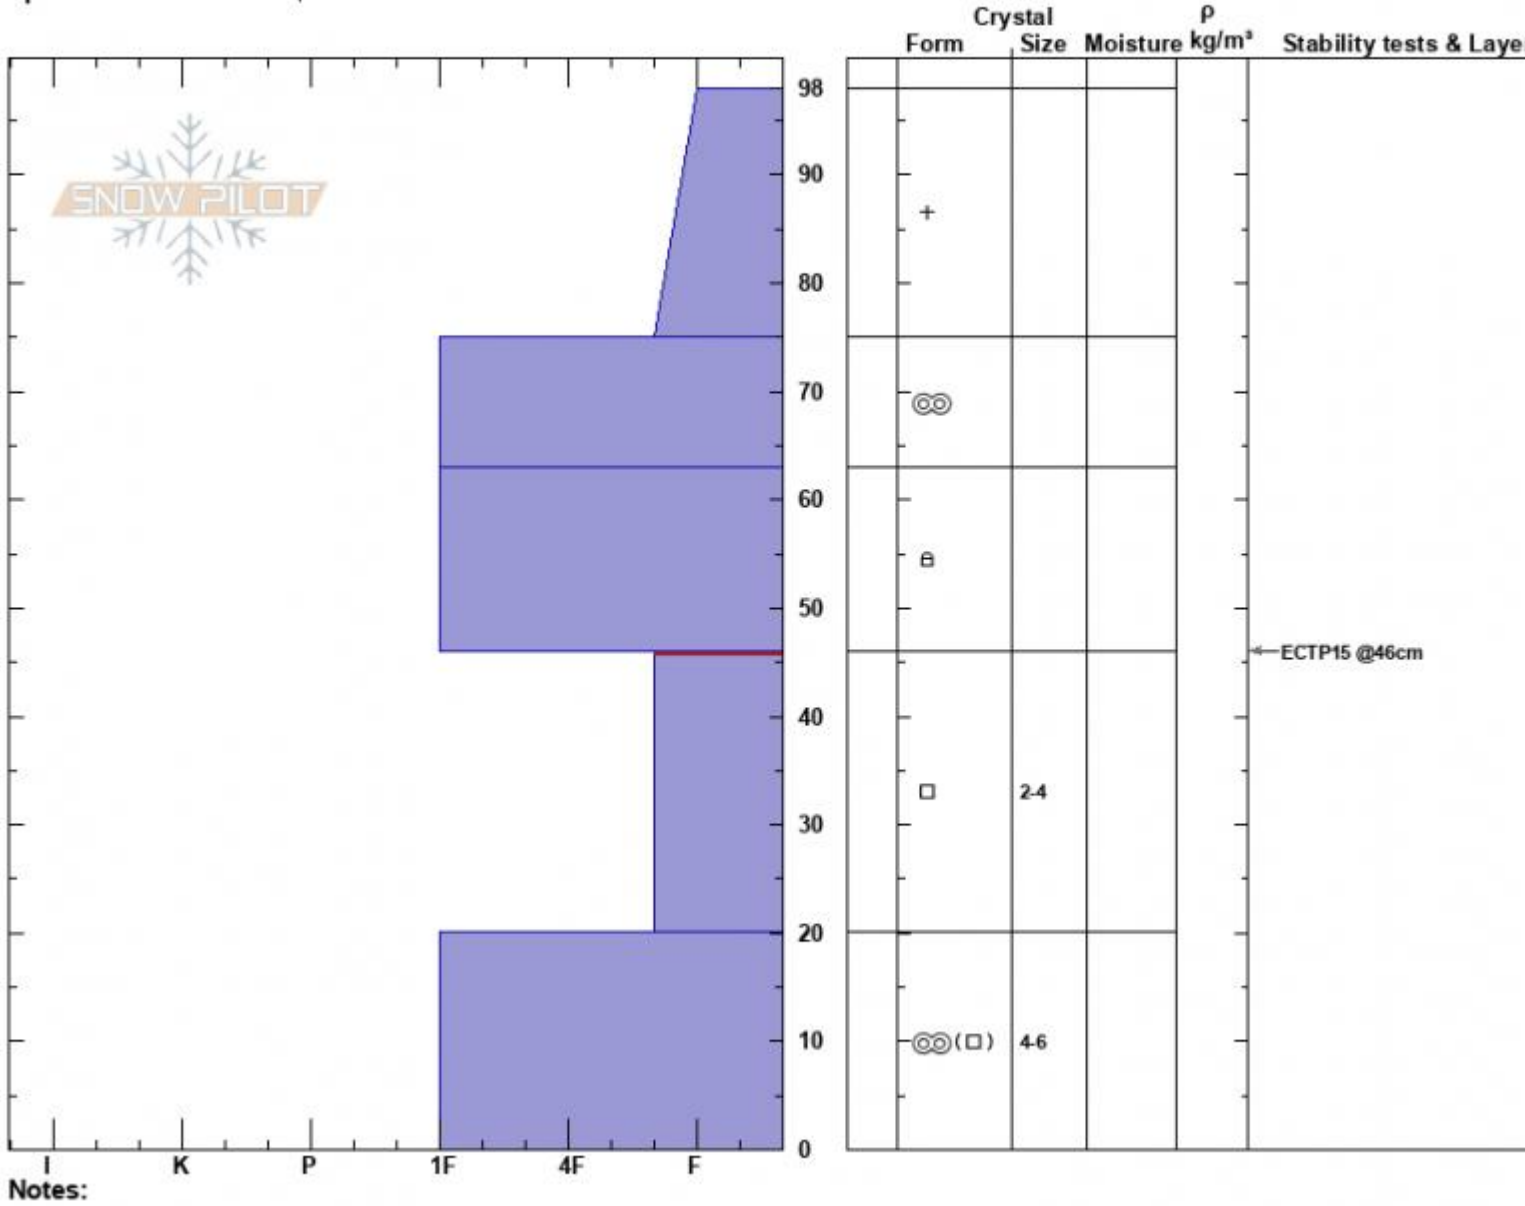

Beehive/Bear Ridge  
 Madison Range-N  
 MT  
 Elevation: 9200 ft  
 Aspect: 100°  
 Specifics: Ski tracks on slope

Ian Hoyer  
 02/06/2024 - 11:30am  
 Co-ord: 45.32489N, -111.38202W  
 Slope Angle: 28°  
 Wind Loading: previous

Stability: Poor  
 Air Temperature:  
 Sky Cover: OVC  
 Precipitation: S1  
 Wind: Calm

HS:98  
 PF:90  
 PS:20  
 Layer Notes:  
 46-20cm: Problematic layer

Advisory Region  
 Northern Madison  
 Longitude  
 -111.39W  
 Latitude  
 45.34N  
 Northern Madison, 2024-02-06