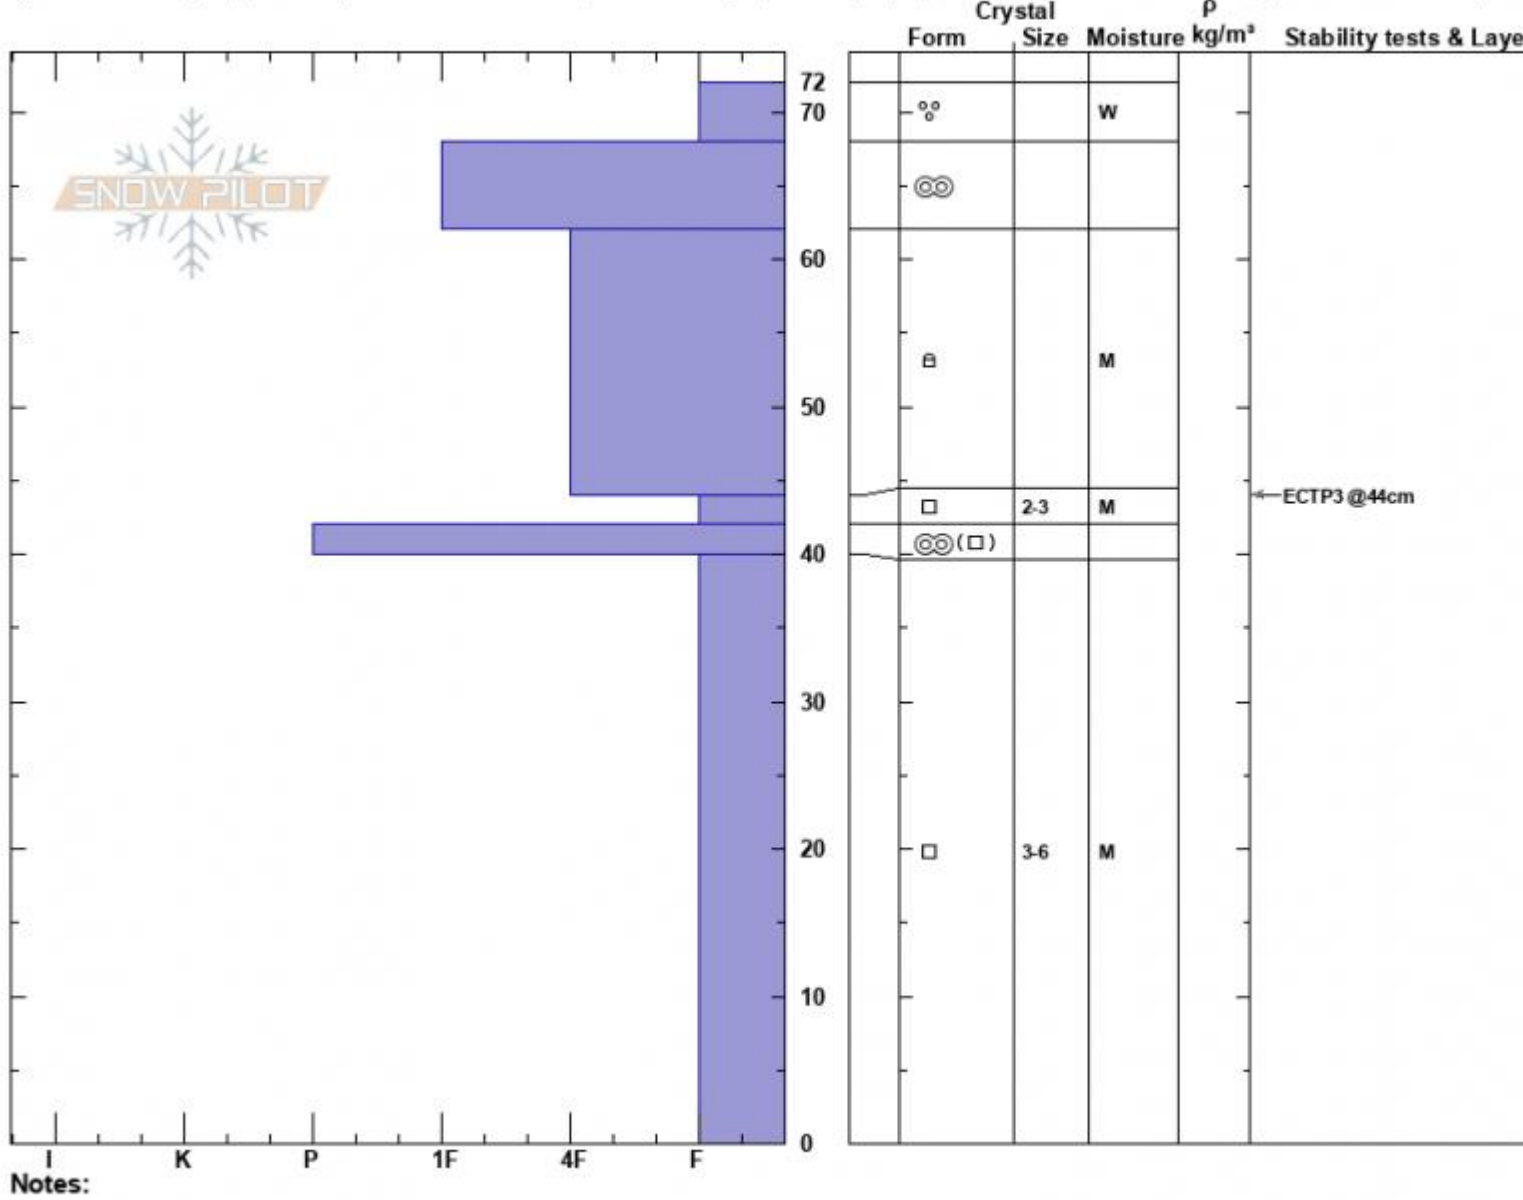

Bear Creek  
 Madison Range-N  
 MT  
 Elevation: 9500 ft  
 Aspect: 125°

Ian Hoyer  
 01/31/2024 - 12:00pm  
 Co-ord: 45.18413N, -111.46764W  
 Slope Angle: 30°  
 Wind Loading: no

Stability: Poor  
 Air Temperature:  
 Sky Cover: CLR  
 Precipitation: NO  
 Wind: Calm

HS:72  
 PF:55  
 Layer Notes:  
 44-42cm: Problematic layer

Specifics: Collapsing, localized; Recent avalanche activity on similar slopes; Instability rapidly rising; Snowmobile tracks on slope; We snowmobiled slope

Advisory Region  
 Northern Madison  
 Longitude  
 -111.38W

Latitude

45.17N

Northern Madison, 2024-01-31