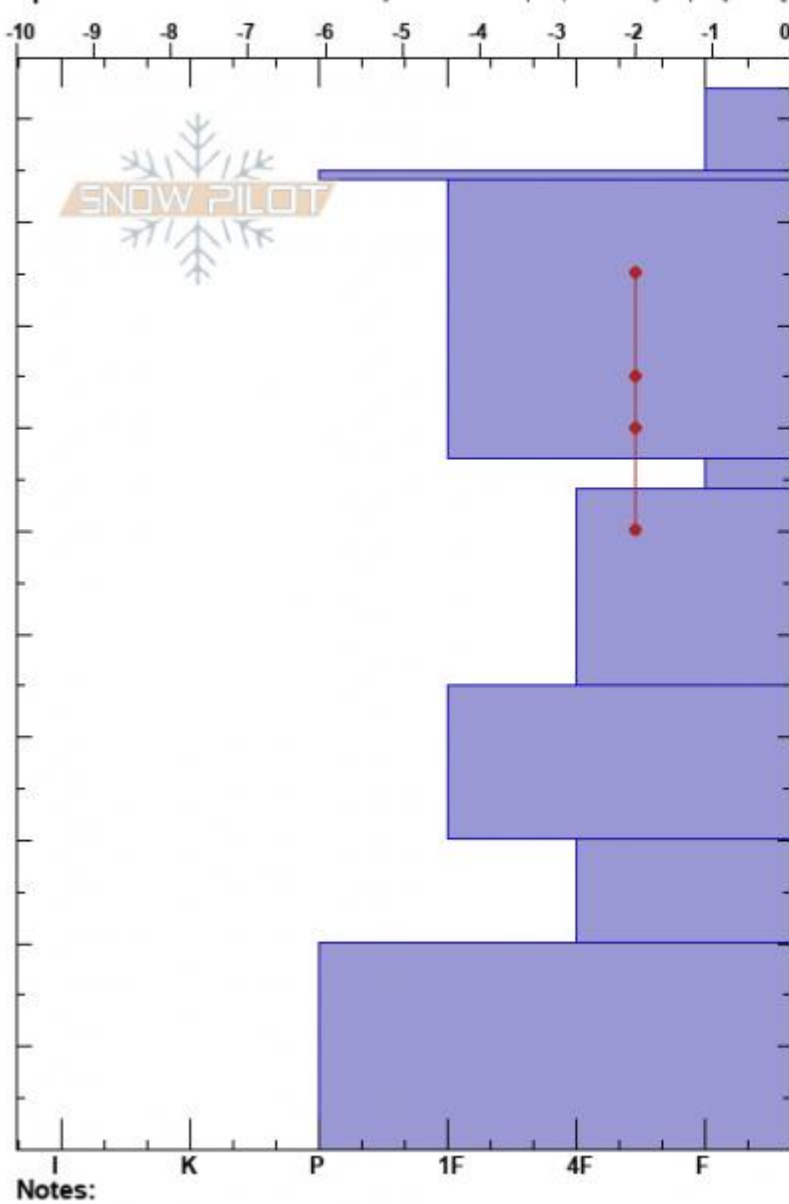

Arrowhead Ridge
 Bridger Range
 MT
 Elevation: 8800 ft
 Aspect: 130°
 Specifics: Recent avalanche activity on similar slopes; Instability rapidly rising

Ian Hoyer
 01/30/2024 - 1:00pm
 Co-ord: 45.91985N, -110.97778W
 Slope Angle: 28°
 Wind Loading: no

Stability: Poor
 Air Temperature:
 Sky Cover: CLR
 Precipitation: NO
 Wind: Calm

HS:103
 PF:25 67-64cm:Problematic layer
 PS:5

Form	Crystal Size	Moisture	kg/m ³	Stability tests & Layer
⊙		M		
⊙				
●		D		
□ (V)	2(3)			← ECTP12 @67cm
□	2			
□	2			
□	3-6			
⊙(□)	2-3			

Notes:
 Advisory Region
 Bridger Range
 Longitude
 -110.96W
 Latitude
 45.90N
 Bridger Range, 2024-01-30