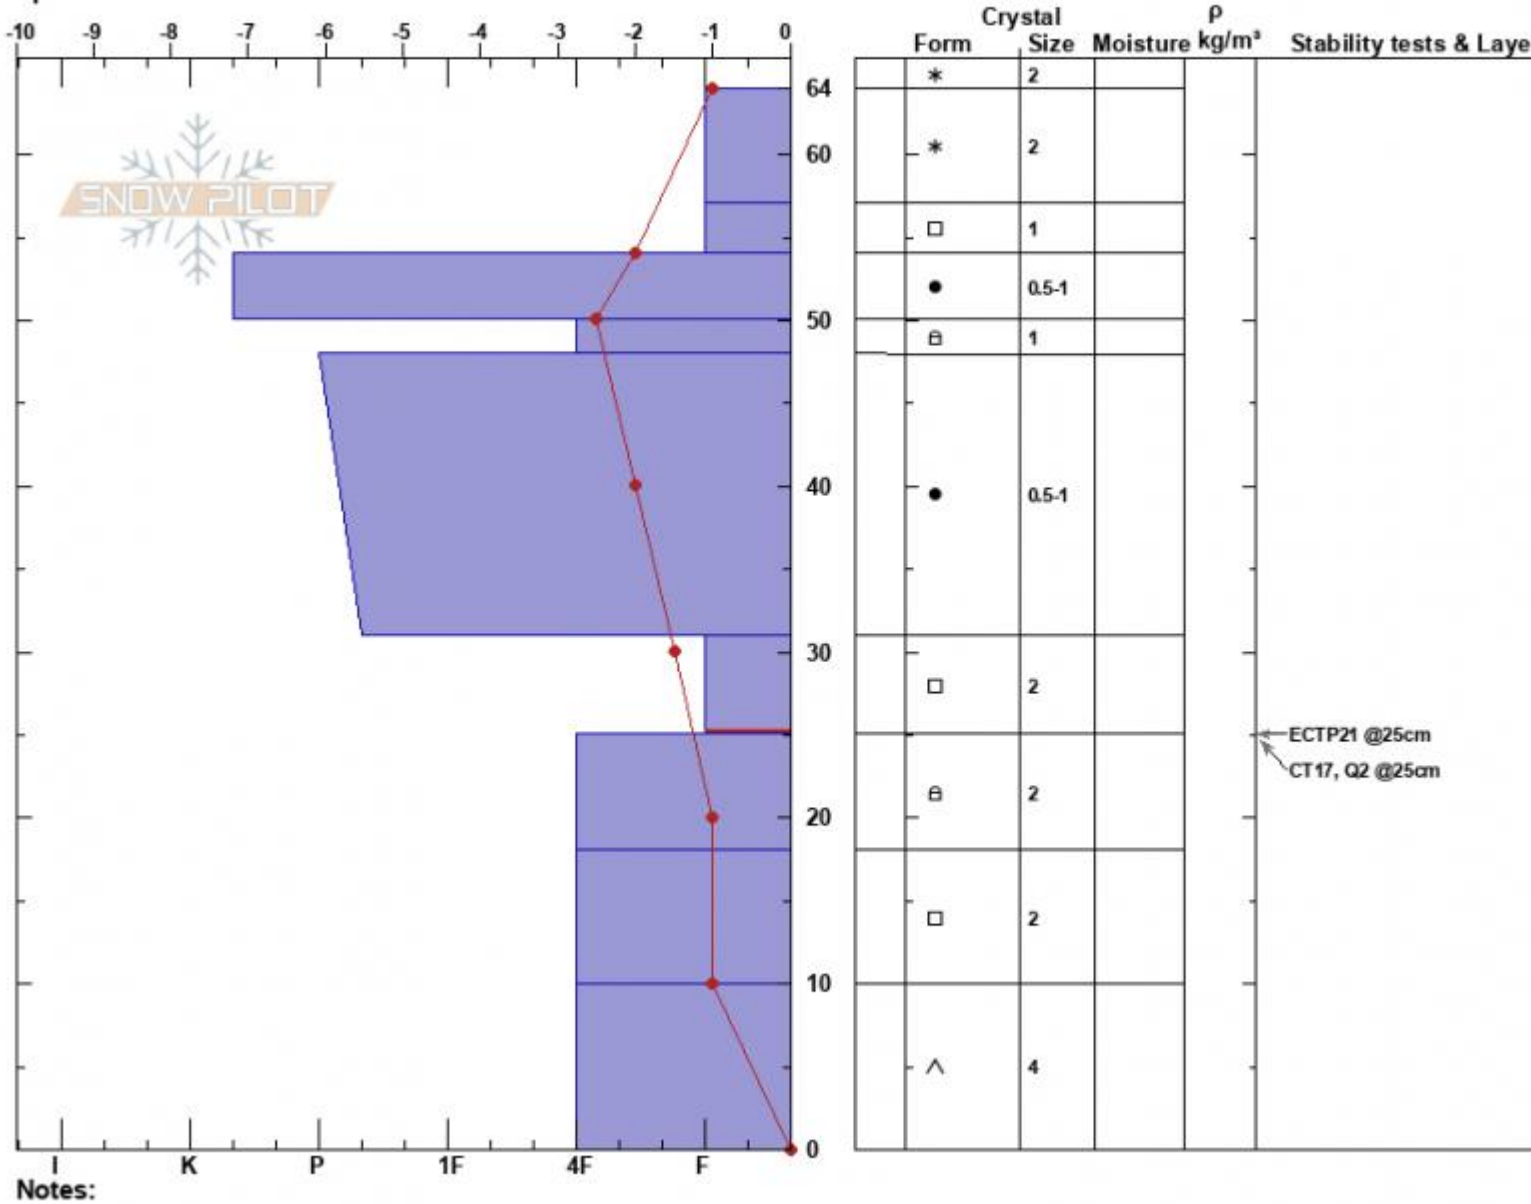

Lick Creek NE Meadow  
 Gallatin Range-N  
 MT  
 Elevation: 8064 ft  
 Aspect: 13°  
 Specifics:

Eliza Donahue  
 02/03/2024 - 2:30pm  
 Co-ord: 45.52435N, -110.95577W  
 Slope Angle: 12°  
 Wind Loading: previous

Stability:  
 Air Temperature: -4°C  
 Sky Cover: X  
 Precipitation: S1  
 Wind: SW Light Breeze

HS:64  
 PF:10  
 PS:5  
 Layer Notes:  
 31-25cm:Problematic layer

Advisory Region  
 Northern Gallatin  
 Longitude  
 -110.96W  
 Latitude  
 45.52N  
 Northern Gallatin, 2024-02-03