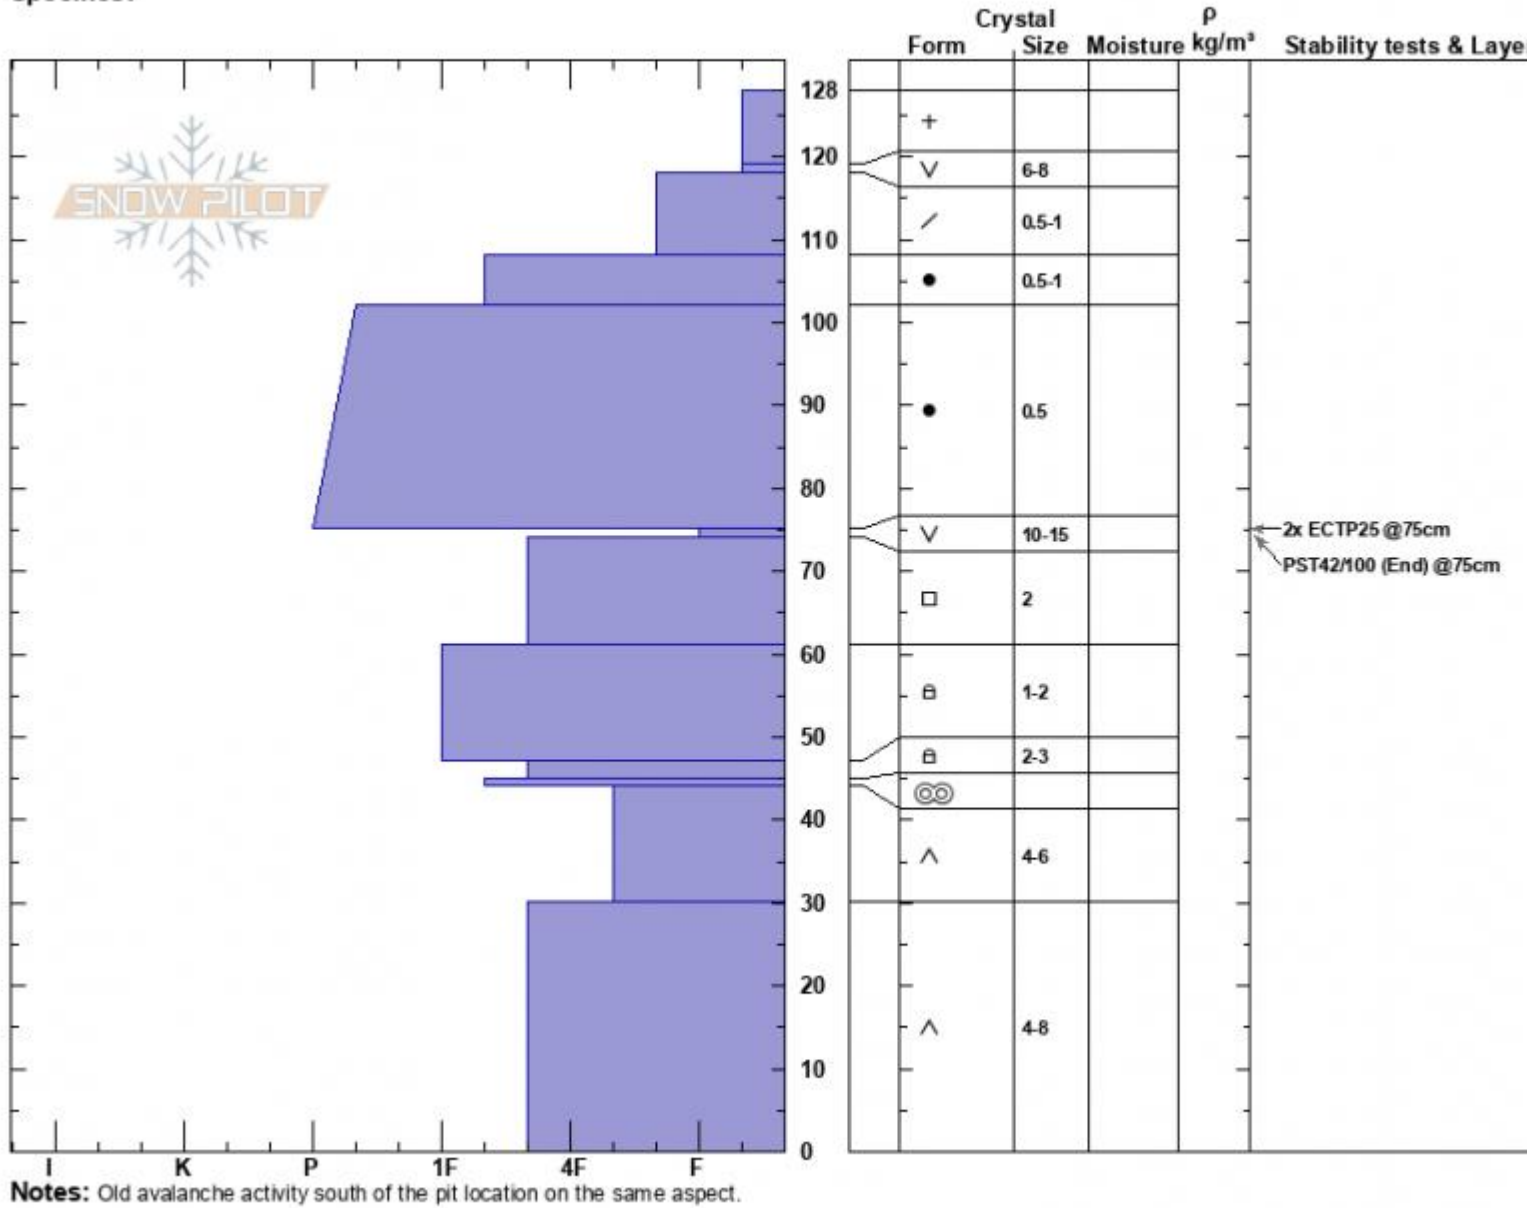

Fisher Bench
 Beartooths
 MT
 Elevation: 9600 ft
 Aspect: 59°
 Specifics:

Zach Peterson
 02/04/2024 - 11:00am
 Co-ord: 45.06694N, -109.95278W
 Slope Angle: 15°
 Wind Loading: no

Stability: Fair
 Air Temperature:
 Sky Cover: BKN
 Precipitation: S-1
 Wind: Calm

HS:128 **Layer Notes:**
 75-74cm: Problematic layer

Advisory Region
 Cooke City
 Longitude
 -109.96W
 Latitude
 45.07N
 Cooke City, 2024-02-04