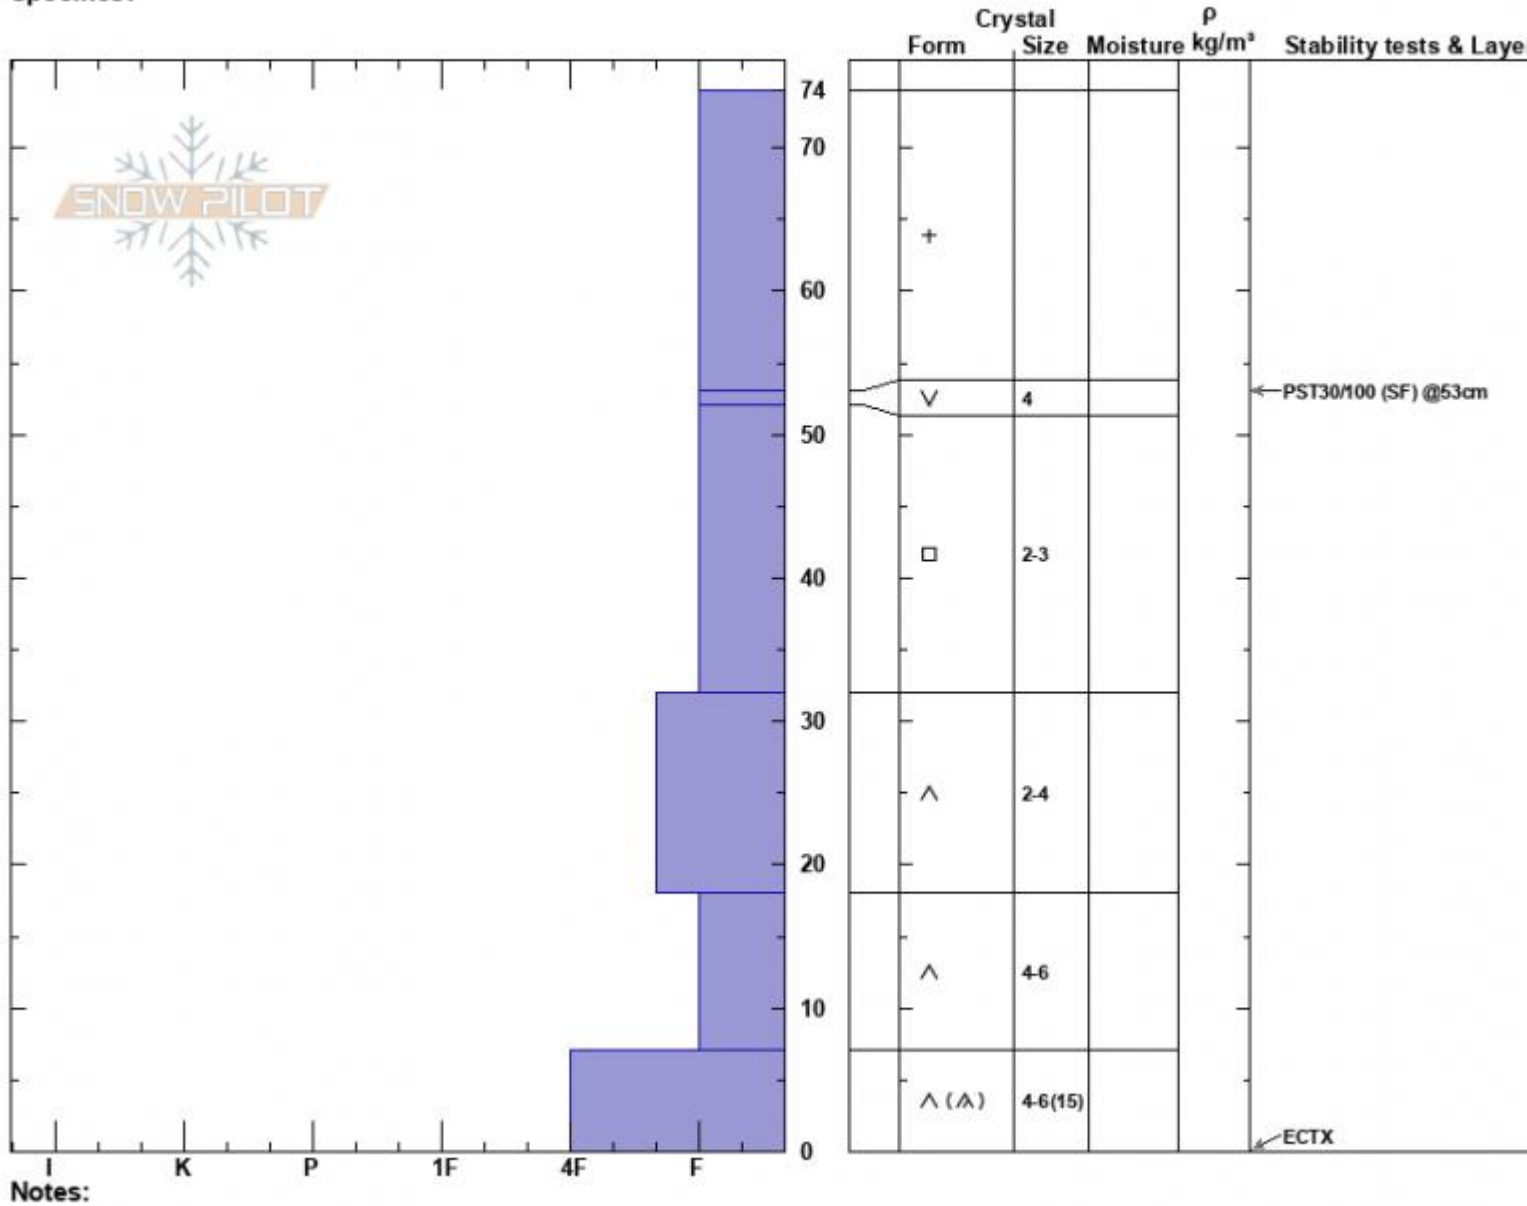

Top of Spanky's North  
 Madison Range-N  
 MT  
 Elevation: 9160 ft  
 Aspect: 45°  
 Specifics:

Dave Zinn  
 01/15/2024 - 12:30pm  
 Co-ord: 45.32473N, -111.38145W  
 Slope Angle: 25°  
 Wind Loading: previous

Stability: Good  
 Air Temperature:  
 Sky Cover: CLR  
 Precipitation: NO  
 Wind: W Calm

HS:74  
 PF:65  
 Layer Notes:  
 53-52cm:Problematic layer

Notes:  
 Advisory Region  
 Northern Madison  
 Longitude  
 -111.38W  
 Latitude  
 45.35N  
 Northern Madison, 2024-01-15