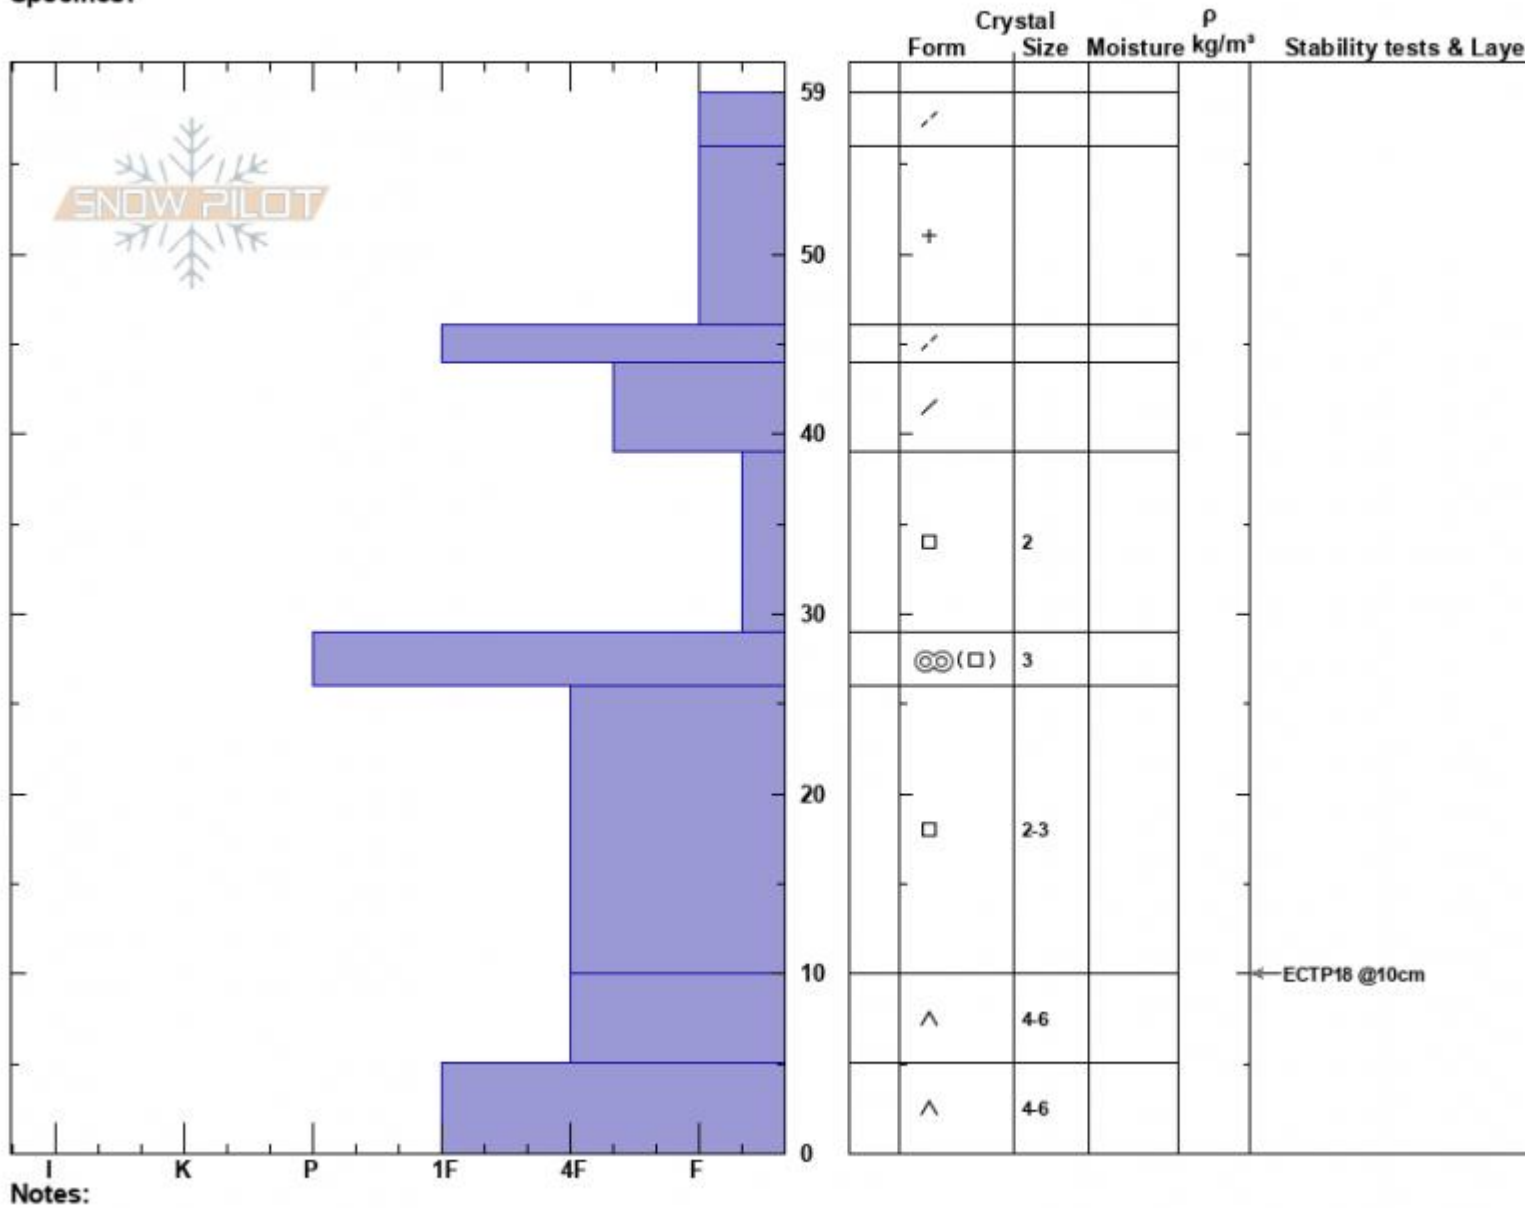

Tyler's S. Shoulder
 Madison Range-N
 MT
 Elevation: 9040 ft
 Aspect: 249°
 Specifics:

Dave Zinn
 01/15/2024 - 12:00pm
 Co-ord: 45.32163N, -111.38167W
 Slope Angle: 24°
 Wind Loading: no

Stability: Fair
 Air Temperature:
 Sky Cover: CLR
 Precipitation: NO
 Wind: W Calm

HS:59
 PF:50
 Layer Notes: 39-29cm:Problematic layer

Advisory Region
 Northern Madison
 Longitude
 -111.39W
 Latitude
 45.34N
 Northern Madison, 2024-01-15