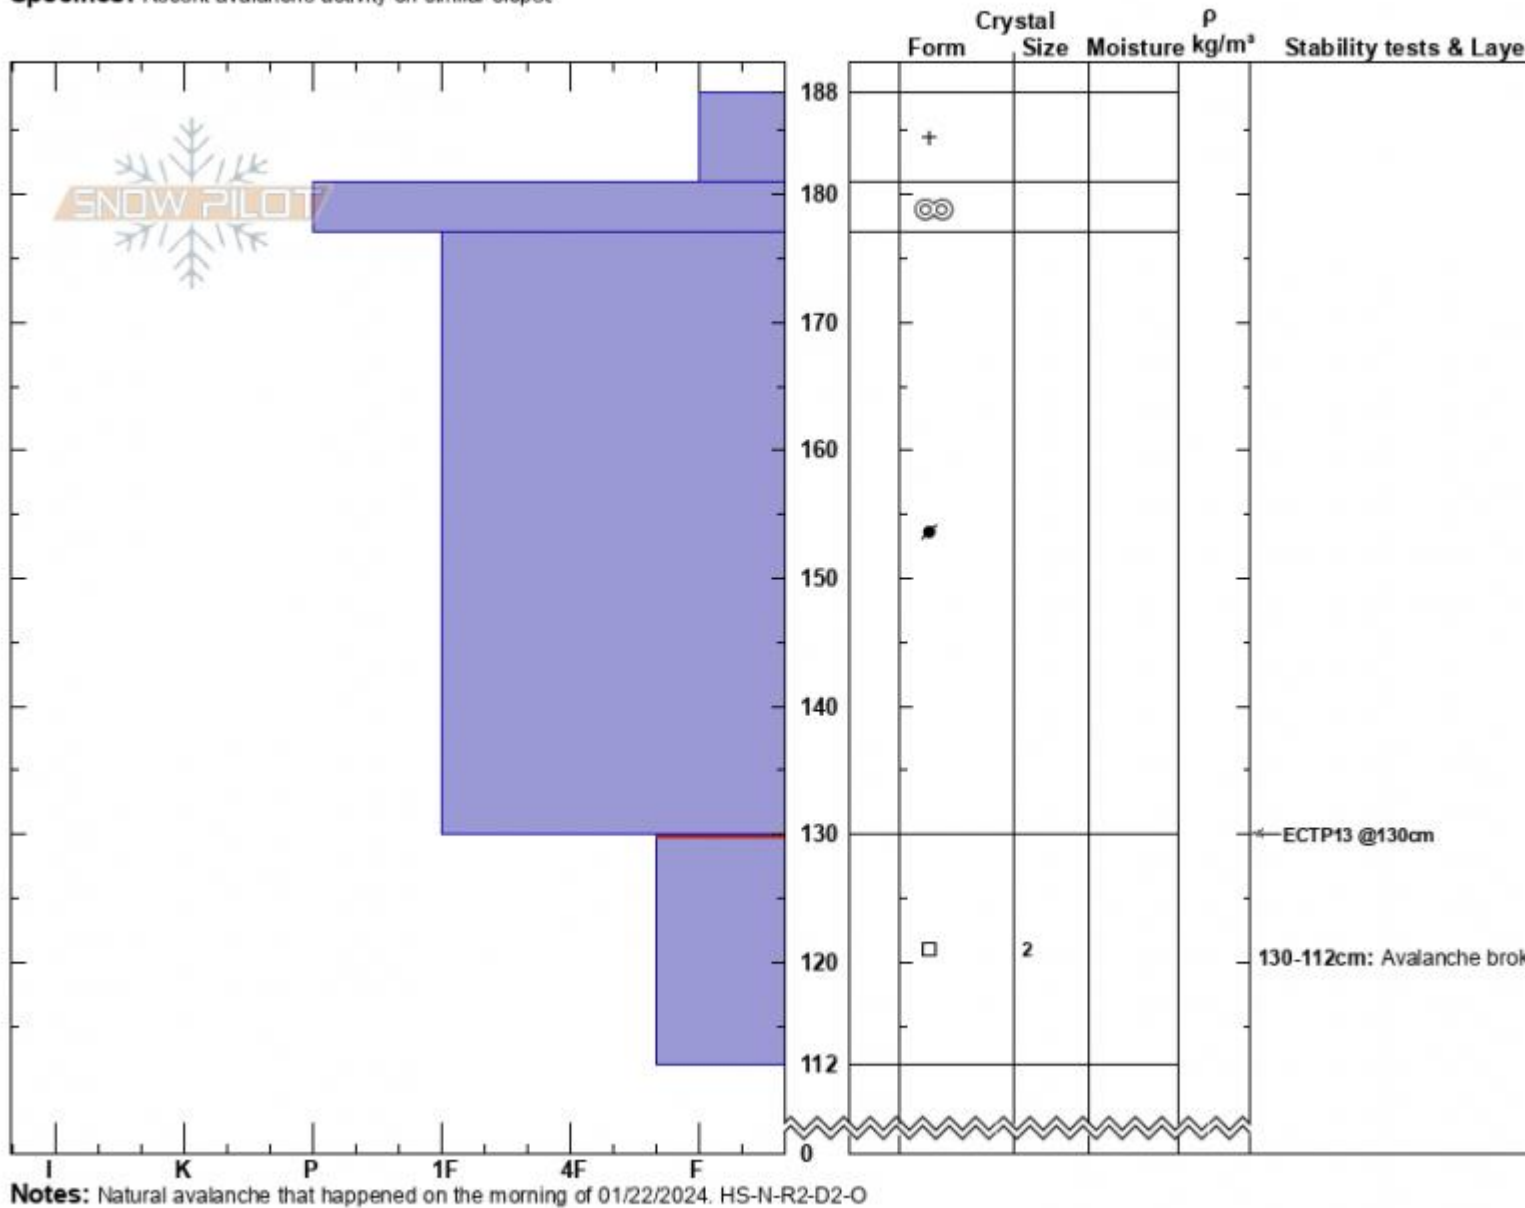

Beaver Creek Crown
 Madison Range-N
 MT
 Elevation: 9200 ft
 Aspect: 30°
 Specifics: Recent avalanche activity on similar slopes

Zach Peterson
 01/22/2024 - 10:30am
 Co-ord: 45.16564N, -111.35889W
 Slope Angle: 30°
 Wind Loading: yes

Stability: Poor
 Air Temperature:
 Sky Cover: FEW
 Precipitation: NO
 Wind: SW Moderate

HS:188 **Layer Notes:**
 130-112cm: Avalanche broke her
 130-112cm: Problematic layer

Advisory Region
 Northern Madison
 Longitude
 -111.38W
 Latitude
 45.17N
 Northern Madison, 2024-01-22