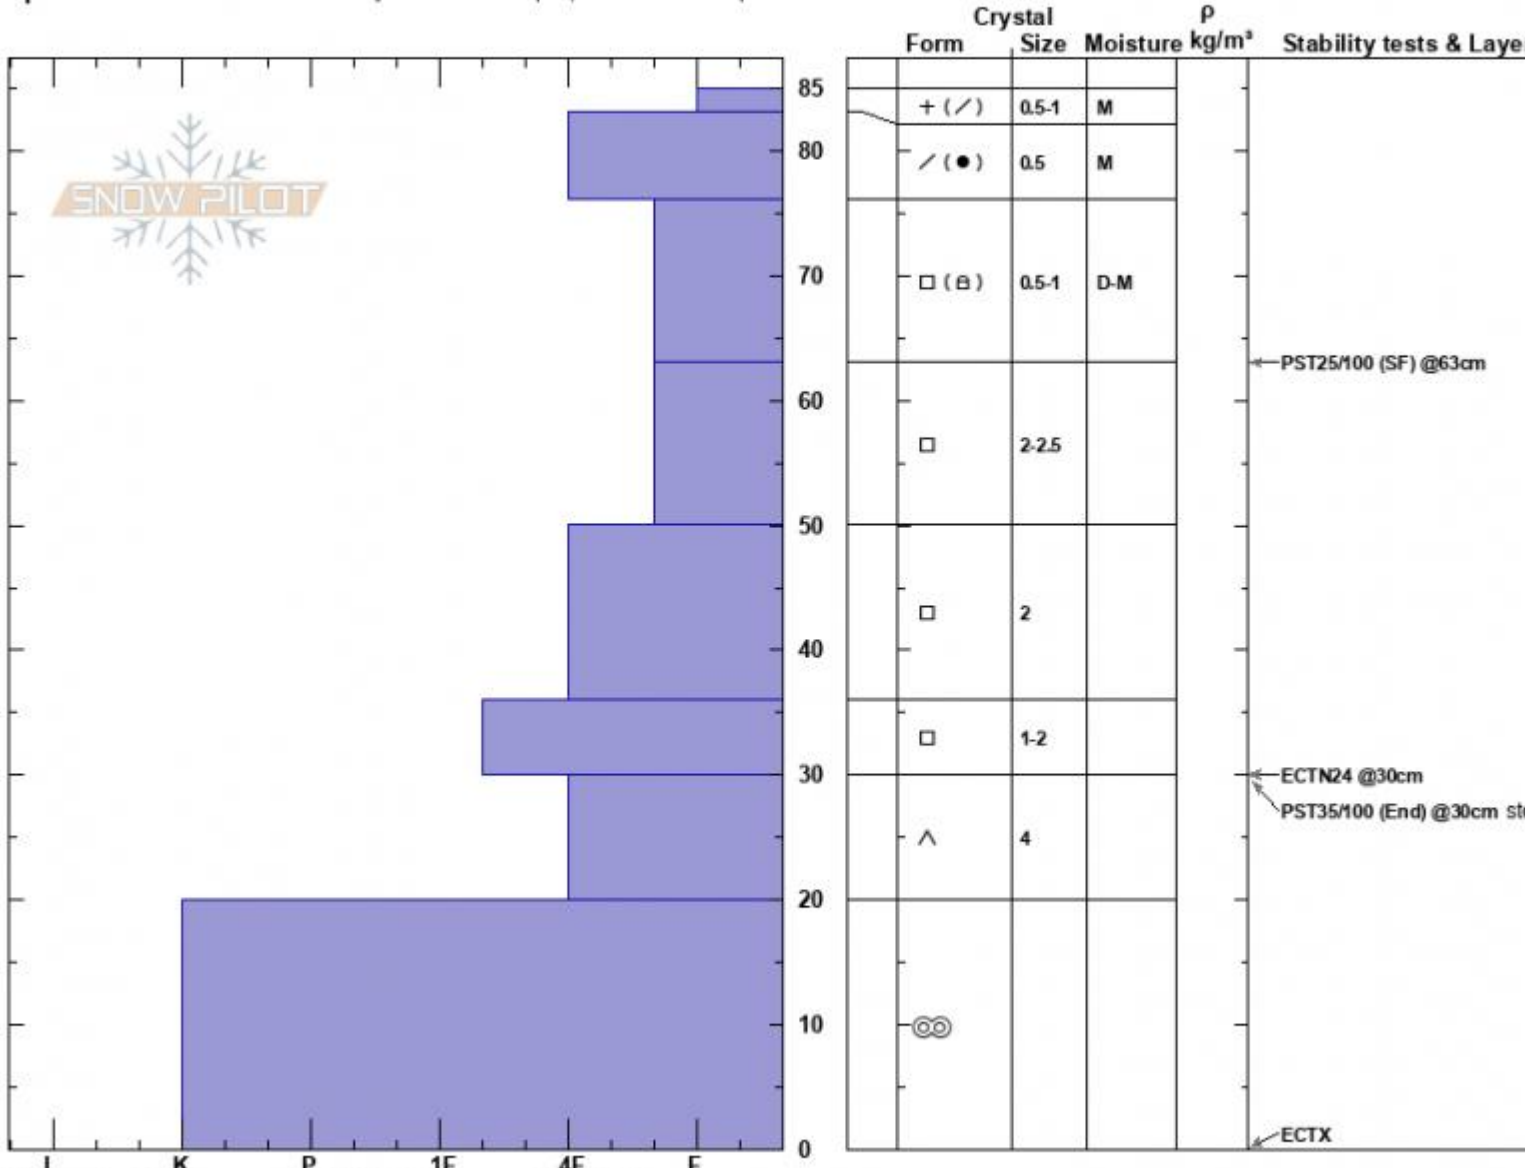

Refr. Chutes/Ramp
 Bridger Range
 MT
 Elevation: 8330 ft
 Aspect: 15°
 Specifics: Recent avalanche activity on different slopes; Ski tracks on slope

Alex Marienthal
 01/20/2024 - 1:00pm
 Co-ord: 45.82880N, -110.93213W
 Slope Angle: 26°
 Wind Loading: no

Stability: Fair
 Air Temperature: 1°C
 Sky Cover: BKN
 Precipitation: NO
 Wind: Calm

HS:85
 PF:80
 PS: 15
 Layer Notes: 30-20cm:Problematic layer

Notes: Top 7.5" of snow = 1" of SWE (19cm snow = 25mm SWE).
 Recent snowfall settled to 3.5" = 0.4" SWE (9cm snow = 10mm SWE).

Advisory Region
 Bridger Range
 Longitude
 -110.93W
 Latitude
 45.83N
 Bridger Range, 2024-01-20