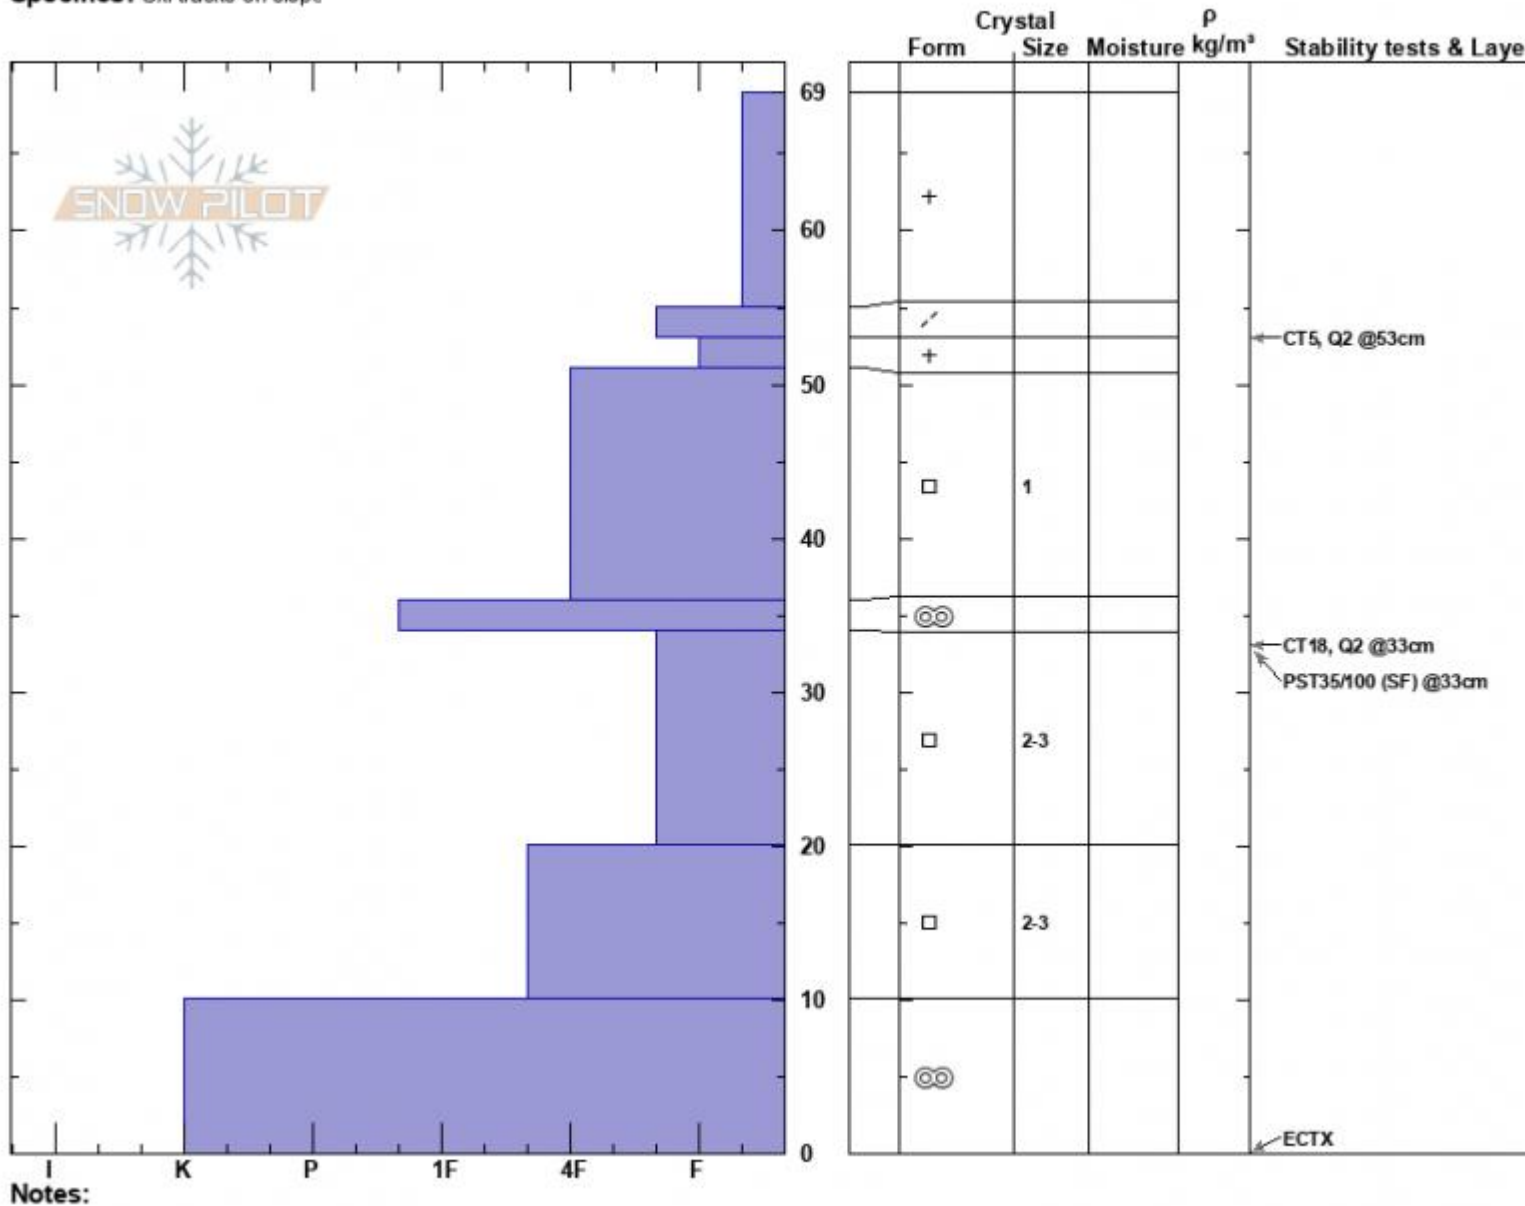

Football Field
 Bridger Range
 MT
 Elevation: 8420 ft
 Aspect: 100°
 Specifics: Ski tracks on slope

Alex Marienthal
 01/18/2024 - 12:00pm
 Co-ord: 45.79796N, -110.93320W
 Slope Angle: 34°
 Wind Loading: no

Stability: Fair
 Air Temperature:
 Sky Cover: OVC
 Precipitation: S-1
 Wind: S Light Breeze

HS:69
 PF:60
 Layer Notes:
 34-20cm: Problematic layer

Advisory Region
 Bridger Range
 Longitude
 -110.94W
 Latitude
 45.79N
 Bridger Range, 2024-01-18