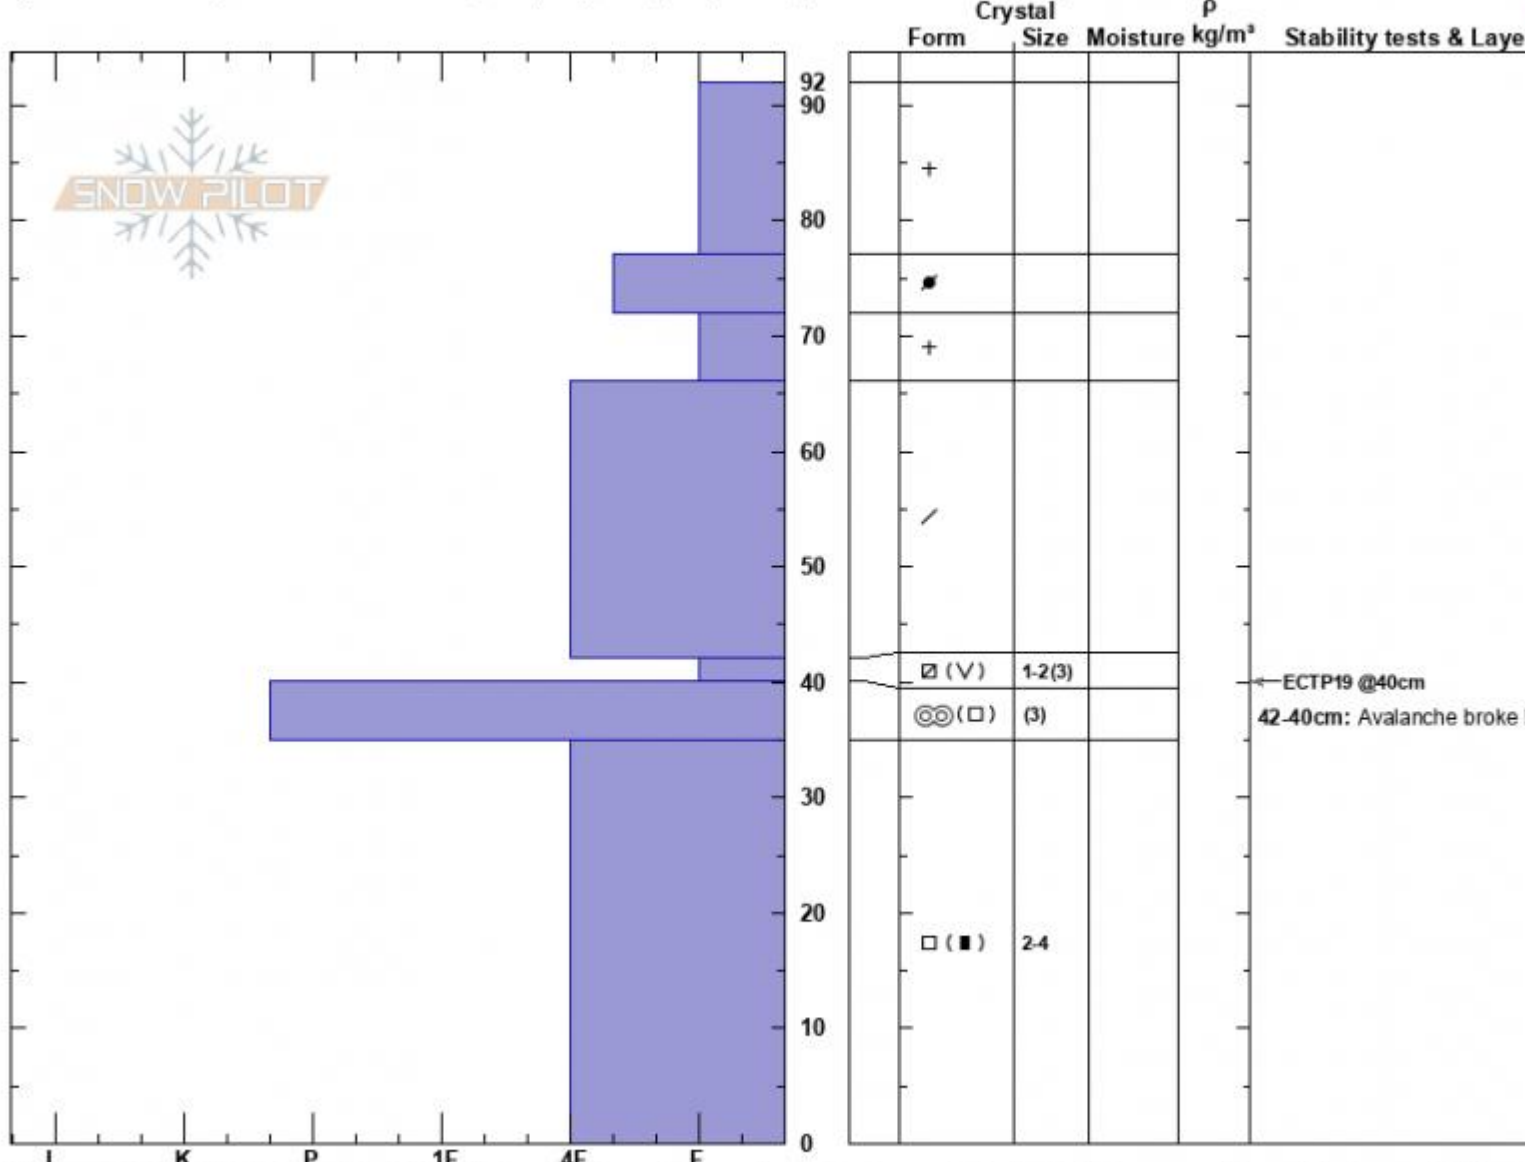

Marty's Crown ASr
 Beartooths
 MT
 Elevation: 9500 ft
 Aspect: 235°

Zach Peterson
 01/18/2024 - 10:30am
 Co-ord: 45.04175N, -109.94244W
 Slope Angle: 34°
 Wind Loading: previous

Stability: Very Poor
 Air Temperature:
 Sky Cover: BKN
 Precipitation: NO
 Wind: NW Moderate

HS:92
Layer Notes:
 42-40cm: Avalanche broke here
 42-40cm: Problematic layer

Specifics: Pit is adjacent to avalanche: crown; Collapsing, widespread; Cracking; Recent avalanche activity on similar slopes

Notes: SS-ASr-R3-D2-O , 150' wide, 350' vertical run. We triggered this avalanche from low-angle terrain in the trees several hundred feet away. Additional avalanche activity on different slopes

Advisory Region
 Cooke City
 Longitude
 -109.95W

Latitude

45.05N

Cooke City, 2024-01-18