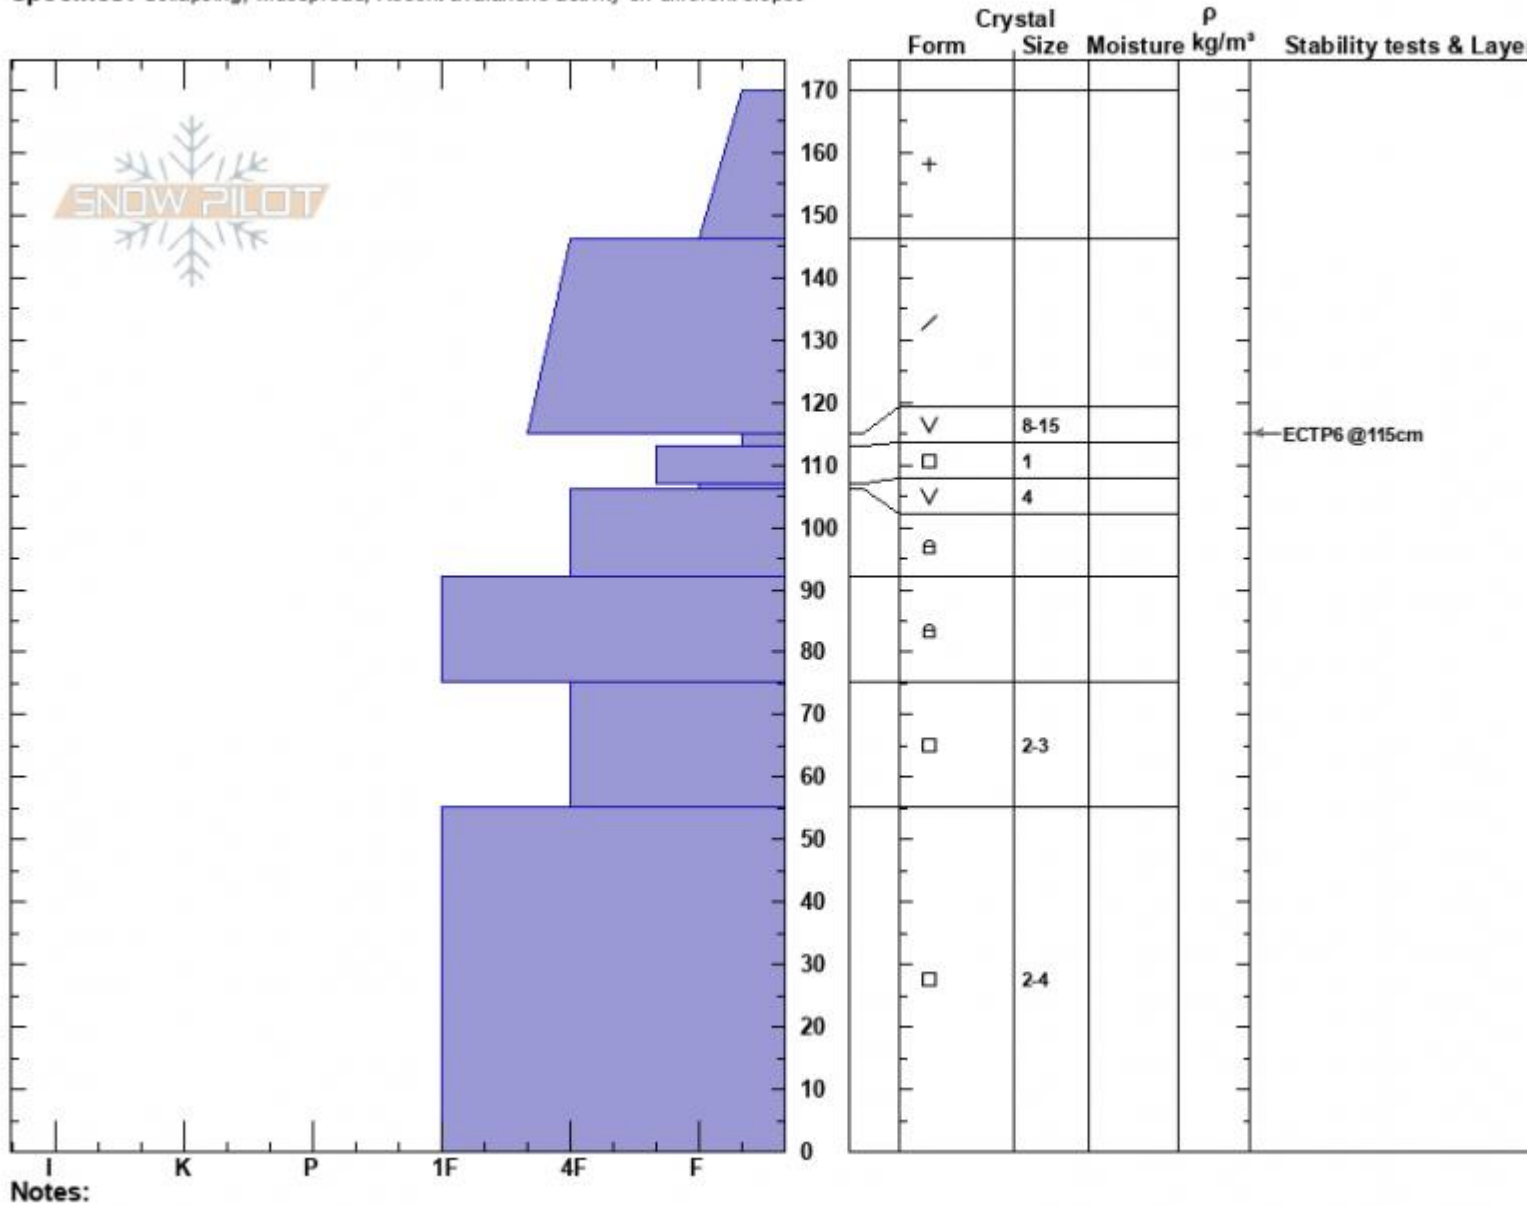

Wilderness Boundary  
 Beartooths  
 MT  
 Elevation: 9600 ft  
 Aspect: 350°  
 Specifics: Collapsing, widespread; Recent avalanche activity on different slopes

Zach Peterson  
 01/17/2024 - 1:00pm  
 Co-ord: 45.08798N, -109.90532W  
 Slope Angle: 22°  
 Wind Loading: no

Stability: Poor  
 Air Temperature:  
 Sky Cover: OVC  
 Precipitation: S1  
 Wind: Calm

HS:170 Layer Notes:  
 115-113cm: Problematic layer

Advisory Region  
 Cooke City  
 Longitude  
 -109.93W  
 Latitude  
 45.07N