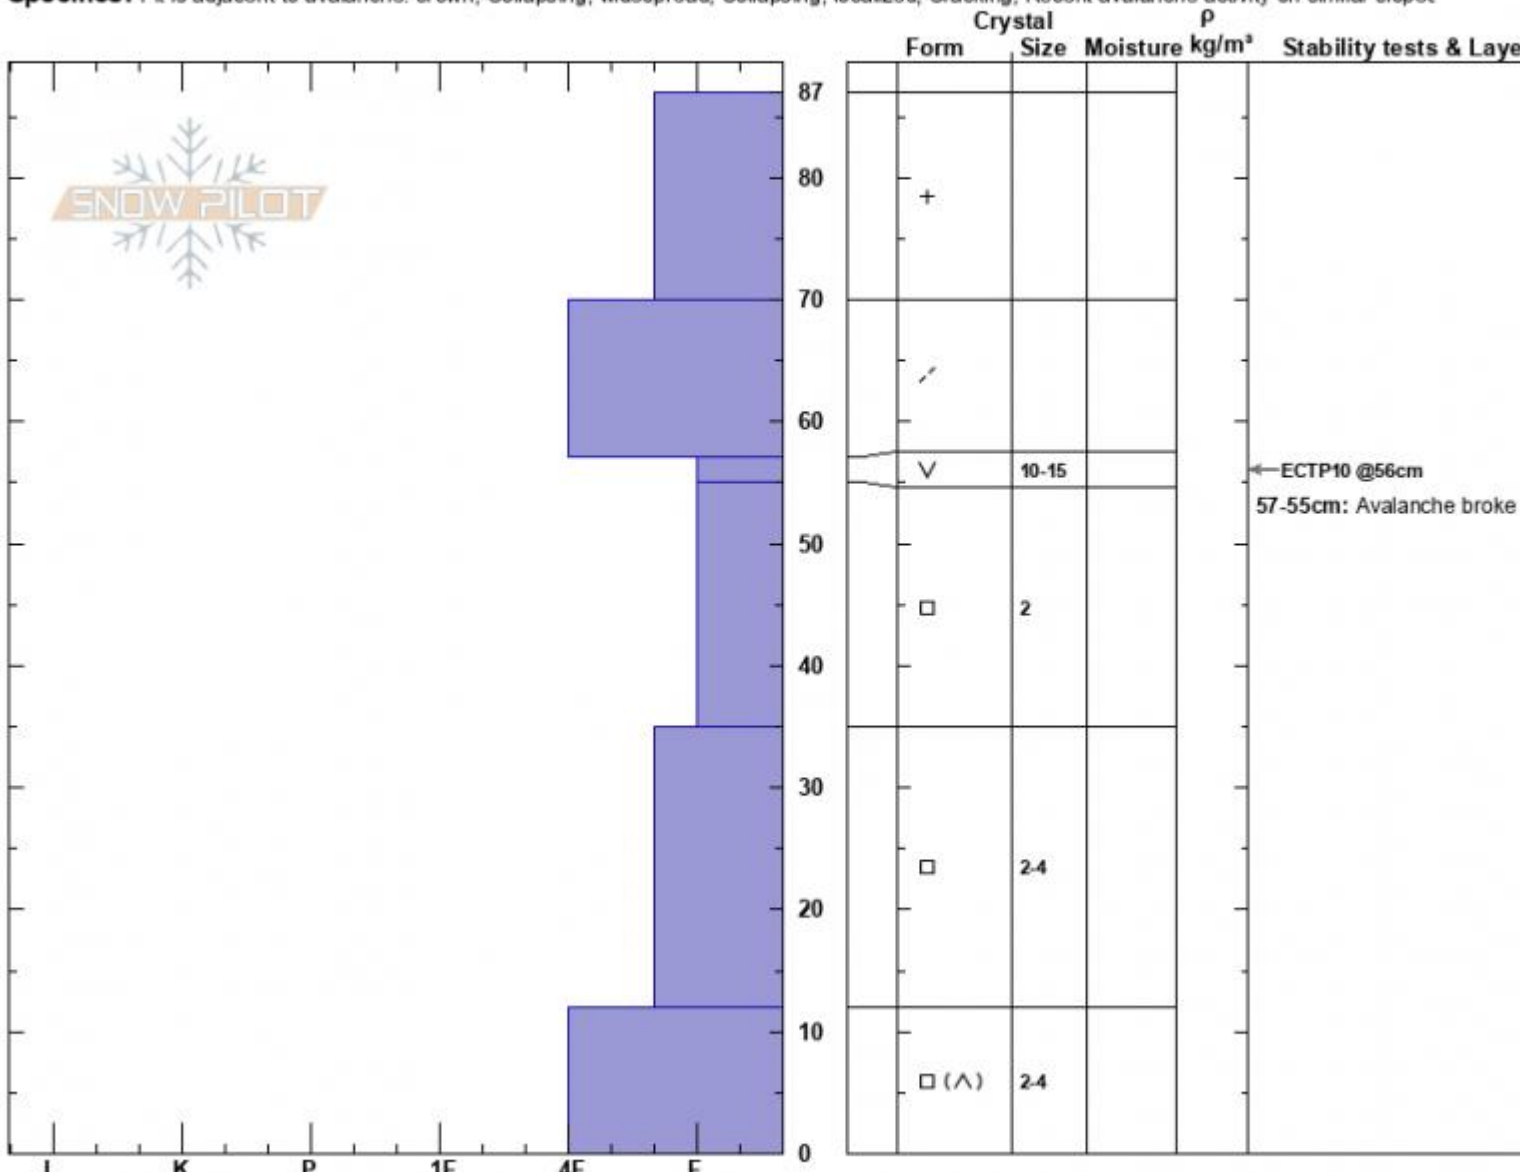

Sunlight Basin, SS-AFr
 Madison Range-S
 MT
 Elevation: 9500 ft
 Aspect: 90°
 Specifics: Pit is adjacent to avalanche: crown; Collapsing, widespread; Collapsing, localized; Cracking; Recent avalanche activity on similar slopes

Alex Marienthal
 01/11/2024 - 11:11am
 Co-ord: 44.97505N, -111.31379W
 Slope Angle: 38°
 Wind Loading: yes

Stability: Very Poor
 Air Temperature: -14°C
 Sky Cover: BKN
 Precipitation: NO
 Wind: W Moderate

HS:87
 PF:80
 Layer Notes:
 57-55cm: Avalanche broke here
 57-55cm: Problematic layer

Notes: We triggered this avalanche from the flat ridge as we approached from above on foot. SS-AFr-R1-D1.5-O. 12" deep, 50 ft wide. Trigger point about 3
 Video from crown: <https://youtu.be/aTnE5gzG1sc?feature=shared>

Advisory Region
 Southern Madison
 Longitude
 -111.27W
 Latitude
 45.06N

Avalanche Details: [Remote Triggered Avalanches, Taylor Fork](#)
 Southern Madison, 2024-01-11