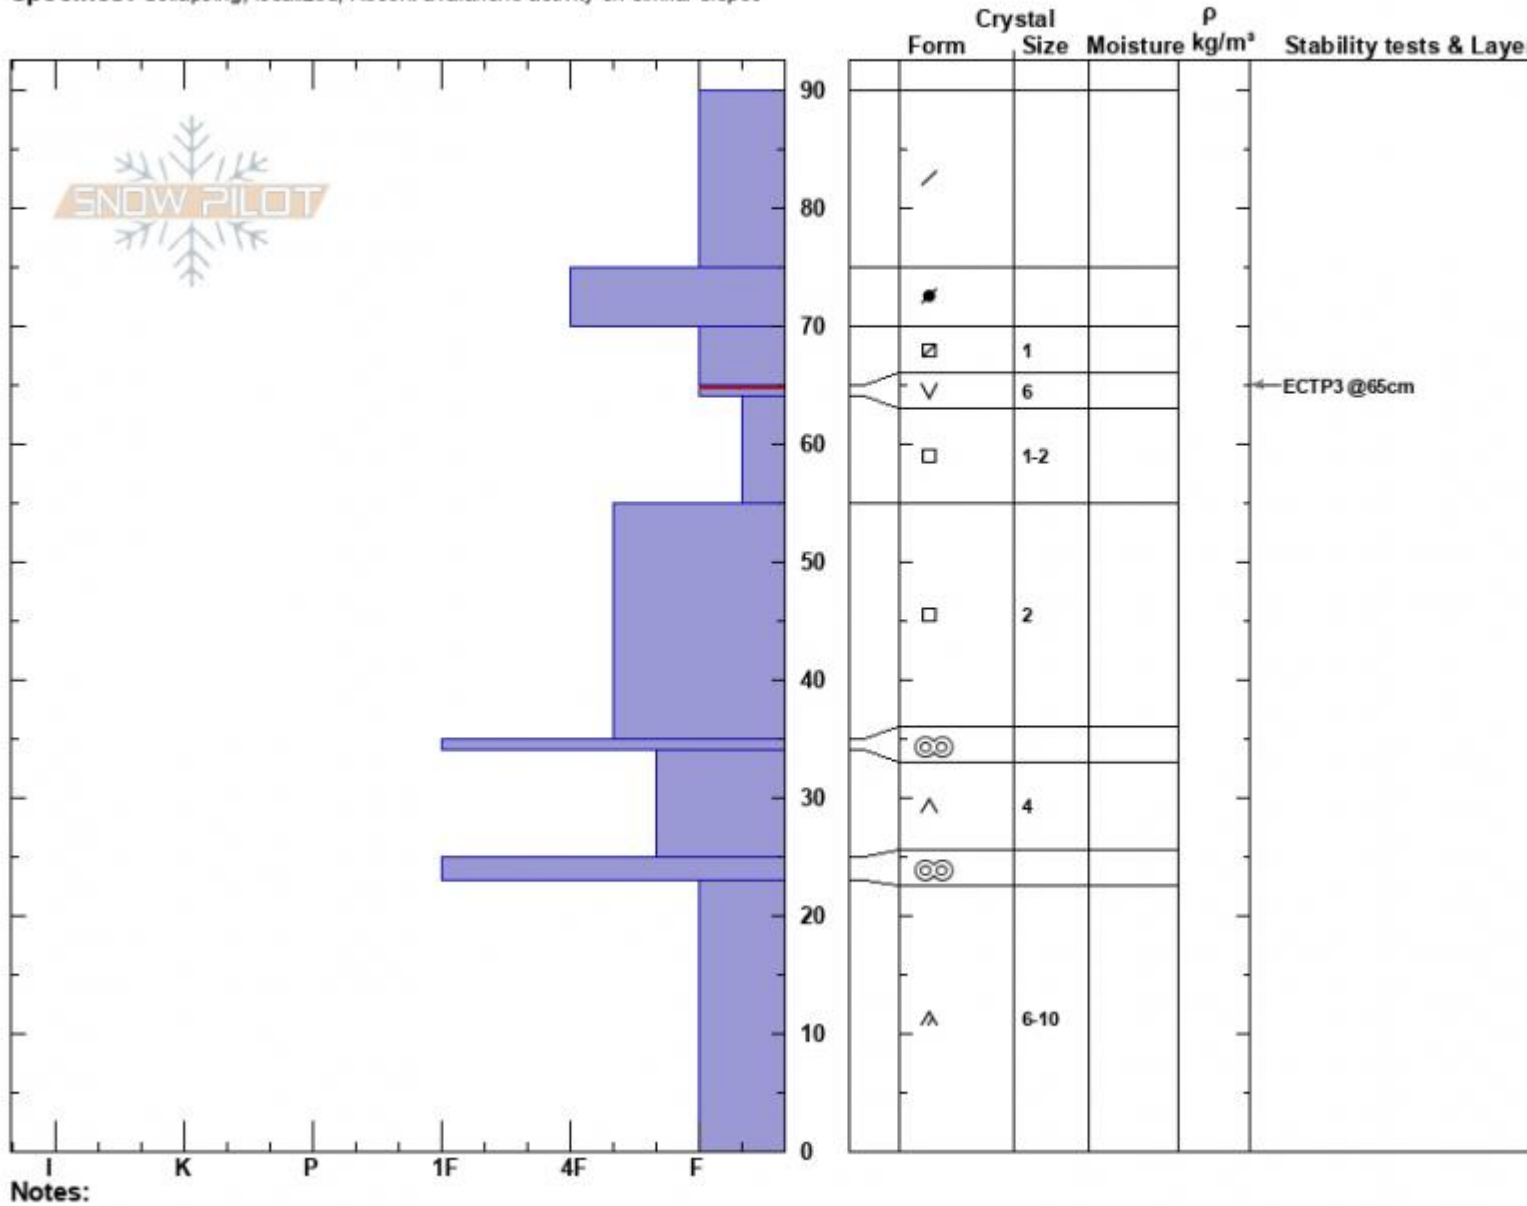

Beehive/Bear  
 Madison Range-N  
 MT  
 Elevation: 9500 ft  
 Aspect: 72°  
 Specifics: Collapsing, localized; Recent avalanche activity on similar slopes

Doug Chabot-Admin  
 01/10/2024 - 11:30am  
 Co-ord: 45.33112N, -111.38188W  
 Slope Angle: 27°  
 Wind Loading:

Stability: Poor  
 Air Temperature:  
 Sky Cover: OVC  
 Precipitation: NO  
 Wind:

HS:90  
 Layer Notes:  
 65-64cm: Problematic layer

Notes:  
 Advisory Region  
 Northern Madison  
 Longitude  
 -111.39W  
 Latitude  
 45.34N  
 Northern Madison, 2024-01-11