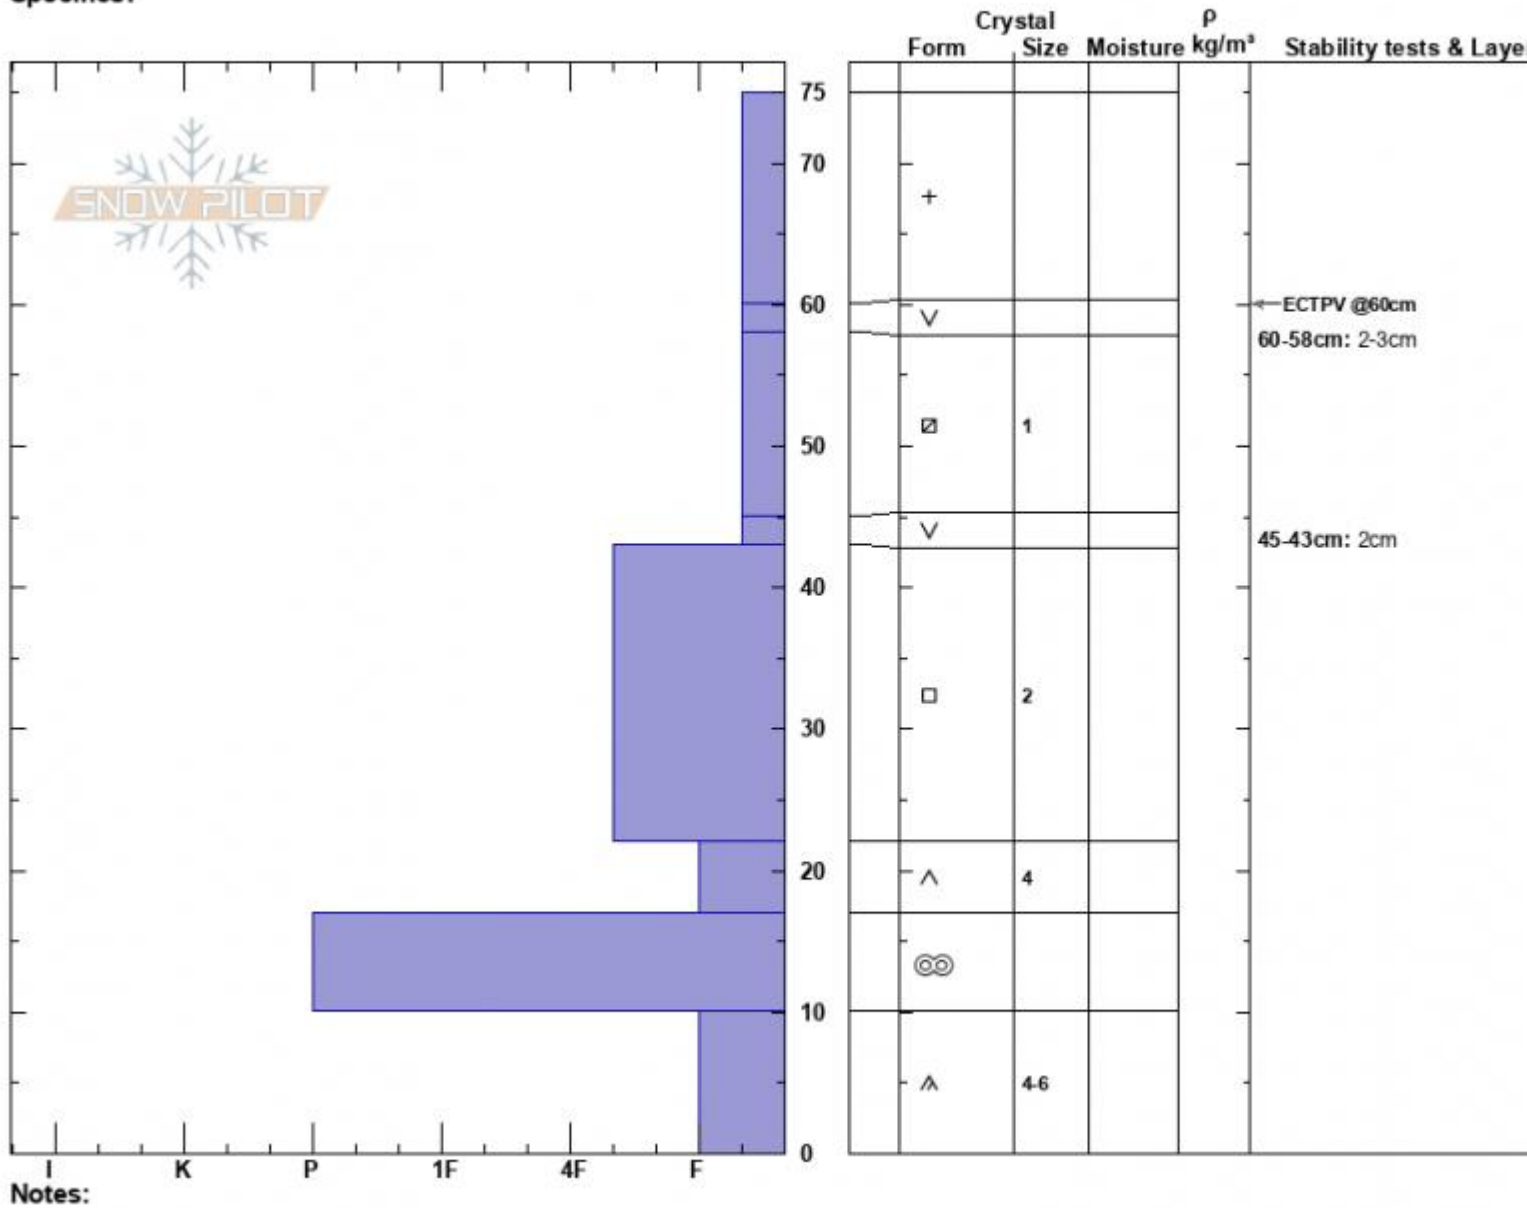

Ski Hill  
 Lionhead Range  
 MT  
 Elevation: 8000 ft  
 Aspect: 109°  
 Specifics:

Zach Peterson  
 01/09/2024 - 11:00am  
 Co-ord: 44.70405N, -111.29781W  
 Slope Angle: 28°  
 Wind Loading: no

Stability: Poor  
 Air Temperature:  
 Sky Cover: OVC  
 Precipitation: S2  
 Wind: W Moderate

HS:75  
 Layer Notes:  
 60-58cm: 2-3cm  
 60-58cm: Problematic layer  
 45-43cm: 2cm

Advisory Region  
 Lionhead Range  
 Longitude  
 -111.32W

Latitude

44.71N

Lionhead Range, 2024-01-09