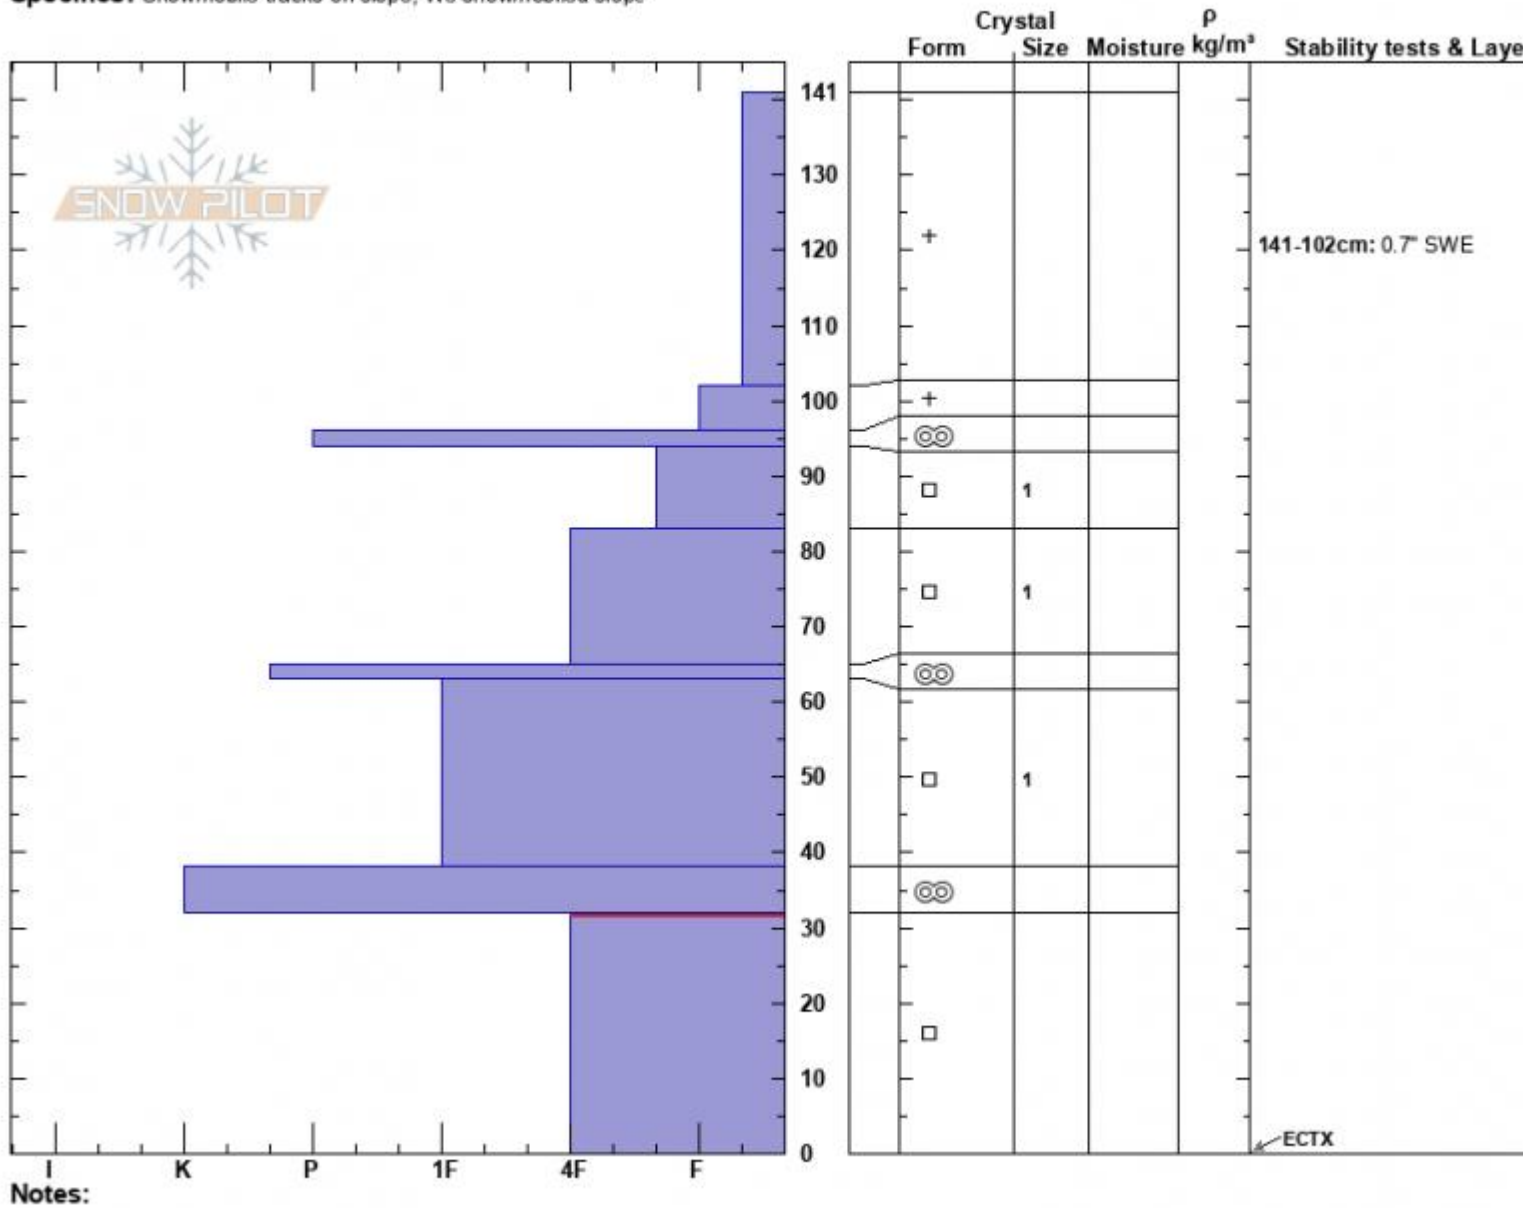

Head of Hellroaring S
 Centennial Range
 ID
 Elevation: 8800 ft
 Aspect: 160°
 Specifics: Snowmobile tracks on slope; We snowmobiled slope

Ian Hoyer
 01/07/2024 - 12:00pm
 Co-ord: 44.55126N, -111.47332W
 Slope Angle: 20°
 Wind Loading: no

Stability: Fair
 Air Temperature:
 Sky Cover: OVC
 Precipitation: S1
 Wind: Calm

HS:141
 PF:100
 Layer Notes:
 141-102cm: 0.7" SWE
 32-0cm: Problematic layer

Advisory Region
 Island Park
 Longitude
 -111.48W
 Latitude
 44.55N
 Island Park, 2024-01-07