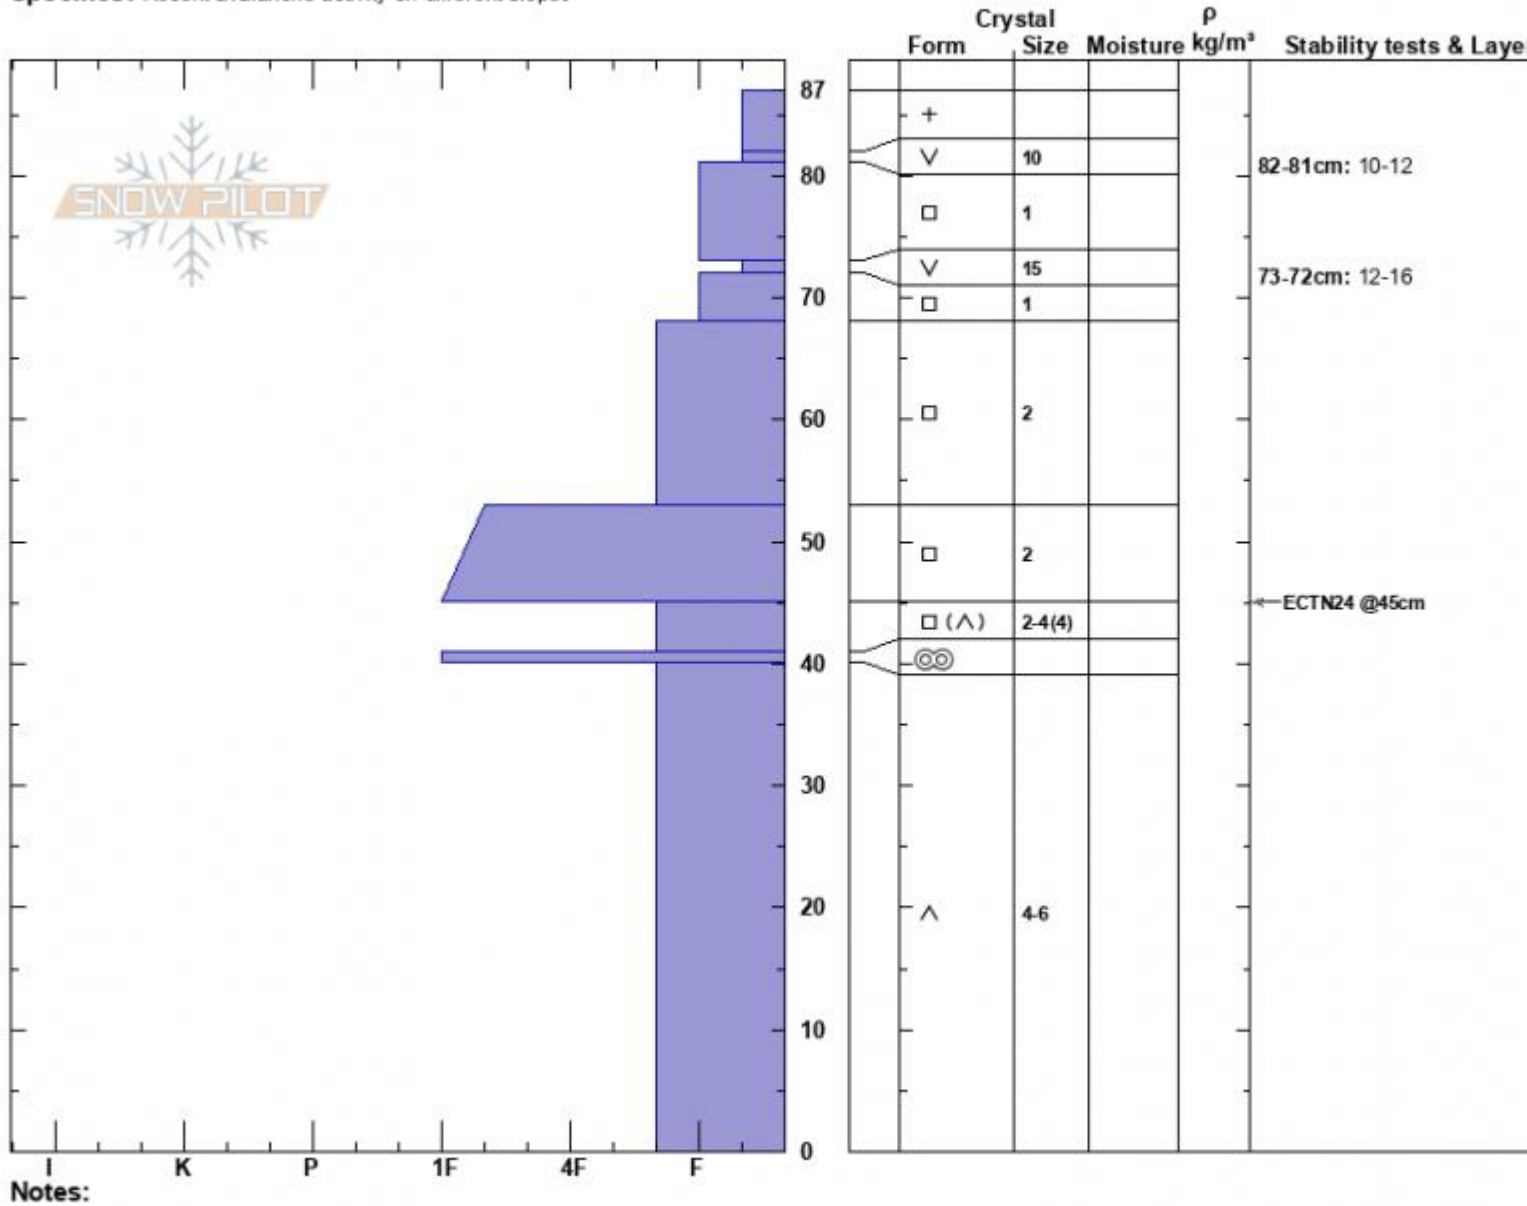

Second Yellow Mule
 Madison Range-N
 MT
 Elevation: 9450 ft
 Aspect: 8°
 Specifics: Recent avalanche activity on different slopes

Zach Peterson
 01/06/2024 - 12:00pm
 Co-ord: 45.17441N, -111.40228W
 Slope Angle: 29°
 Wind Loading: previous

Stability: Good
 Air Temperature:
 Sky Cover: BKN
 Precipitation: NO
 Wind: S Calm

HS:87
 PF:60
 Layer Notes:
 82-81cm: 10-12
 73-72cm: 12-16
 45-41cm: Problematic layer

Notes:
 Advisory Region
 Northern Madison
 Longitude
 -111.38W
 Latitude
 45.17N
 Northern Madison, 2024-01-06