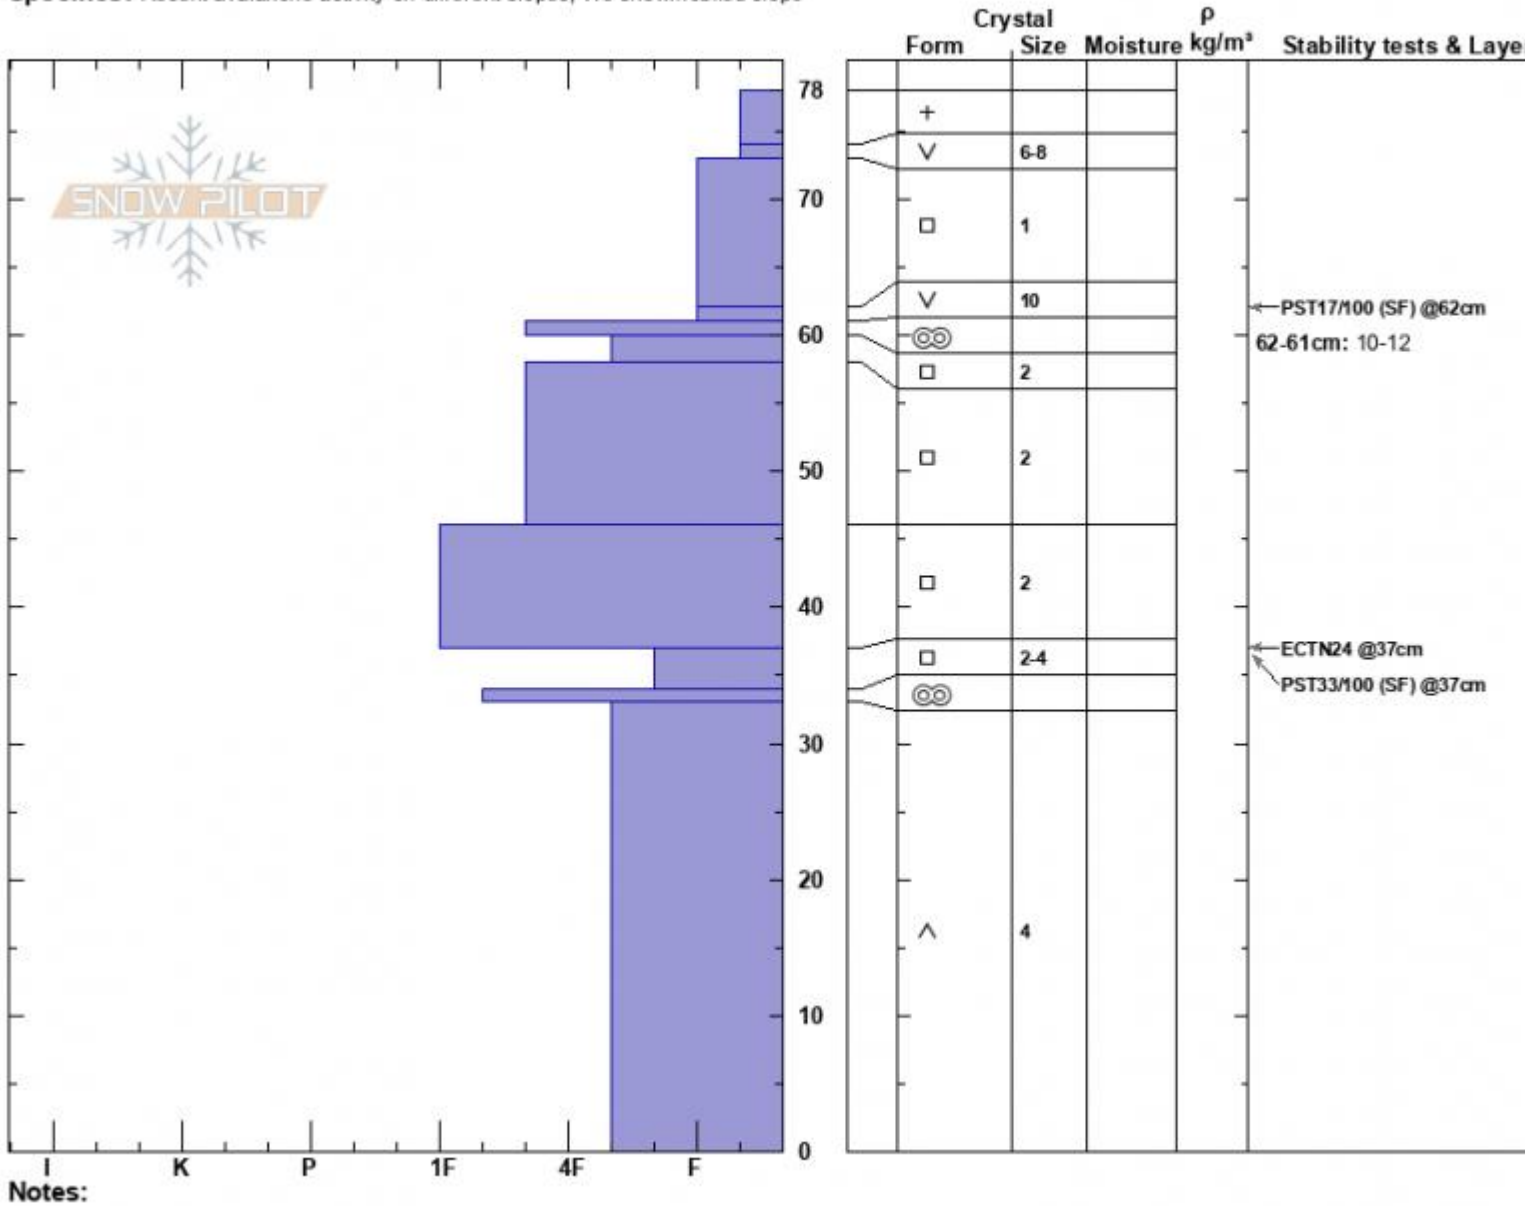

1st Yellow Mule  
 Madison Range-N  
 MT  
 Elevation: 9400 ft  
 Aspect: 333°  
 Specifics: Recent avalanche activity on different slopes; We snowmobiled slope

Zach Peterson  
 01/06/2024 - 11:00am  
 Co-ord: 45.17381N, -111.39343W  
 Slope Angle: 12°  
 Wind Loading: previous

Stability: Good  
 Air Temperature:  
 Sky Cover: OVC  
 Precipitation: NO  
 Wind: SW Calm

HS:78  
 Layer Notes:  
 62-61cm: 10-12  
 37-34cm: Problematic layer

Notes:  
 Advisory Region  
 Northern Madison  
 Longitude  
 -111.38W  
 Latitude  
 45.17N  
 Northern Madison, 2024-01-06