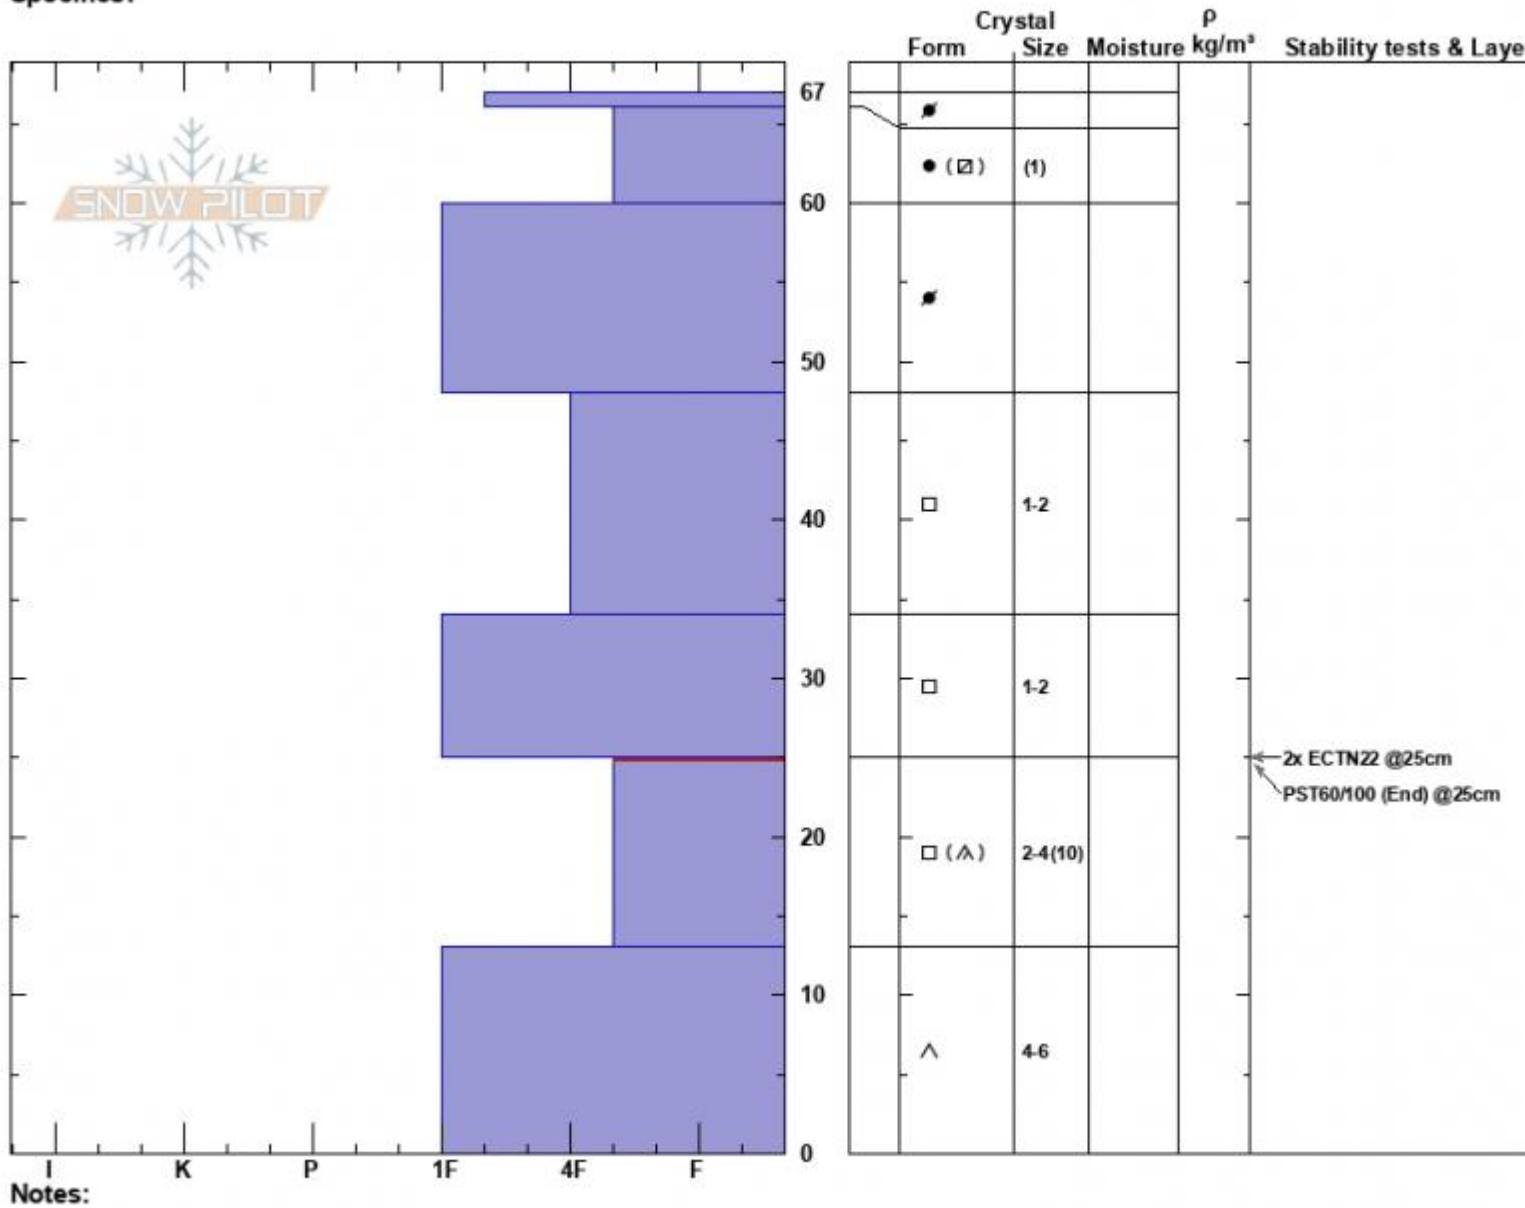

Cedar Shoulder
 Madison Range-N
 MT
 Elevation: 9430 ft
 Aspect: 10°
 Specifics:

Dave Zinn
 01/04/2024 - 1:00pm
 Co-ord: 45.22519N, -111.49403W
 Slope Angle: 26°
 Wind Loading: previous

Stability: Good
 Air Temperature:
 Sky Cover: OVC
 Precipitation: S-1
 Wind: SW Light Breeze

HS:67
 PF:50
 Layer Notes:
 25-13cm: Problematic layer

Advisory Region
 Northern Madison
 Longitude
 -111.51W
 Latitude
 45.23N
 Northern Madison, 2024-01-04