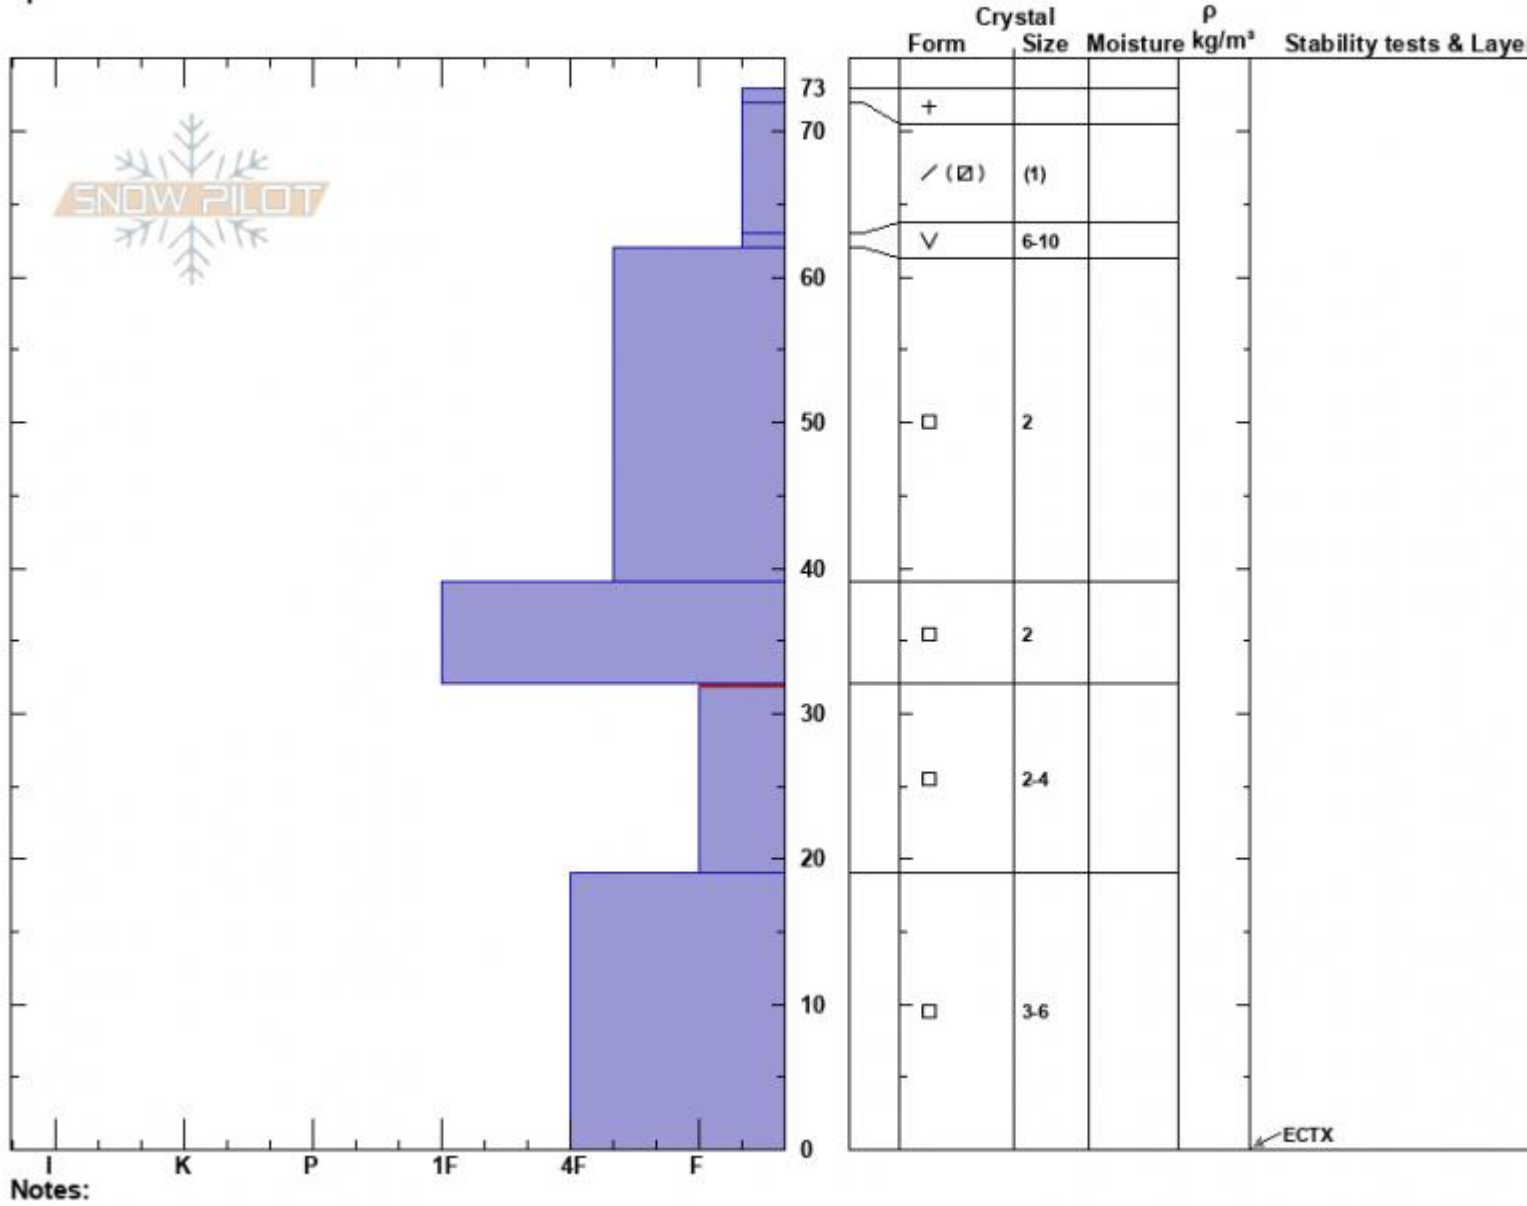

Lower Cedar  
 Madison Range-N  
 MT  
 Elevation: 9100 ft  
 Aspect: 70°  
 Specifics:

Dave Zinn  
 01/04/2024 - 11:30am  
 Co-ord: 45.22647N, -111.48479W  
 Slope Angle: 16°  
 Wind Loading: no

Stability: Very Good  
 Air Temperature:  
 Sky Cover: OVC  
 Precipitation: S-1  
 Wind: SW Calm

HS:73  
 PF:70  
 PS:20  
 Layer Notes:  
 32-19cm:Problematic layer

Advisory Region  
 Northern Madison  
 Longitude  
 -111.51W  
 Latitude  
 45.23N  
 Northern Madison, 2024-01-04