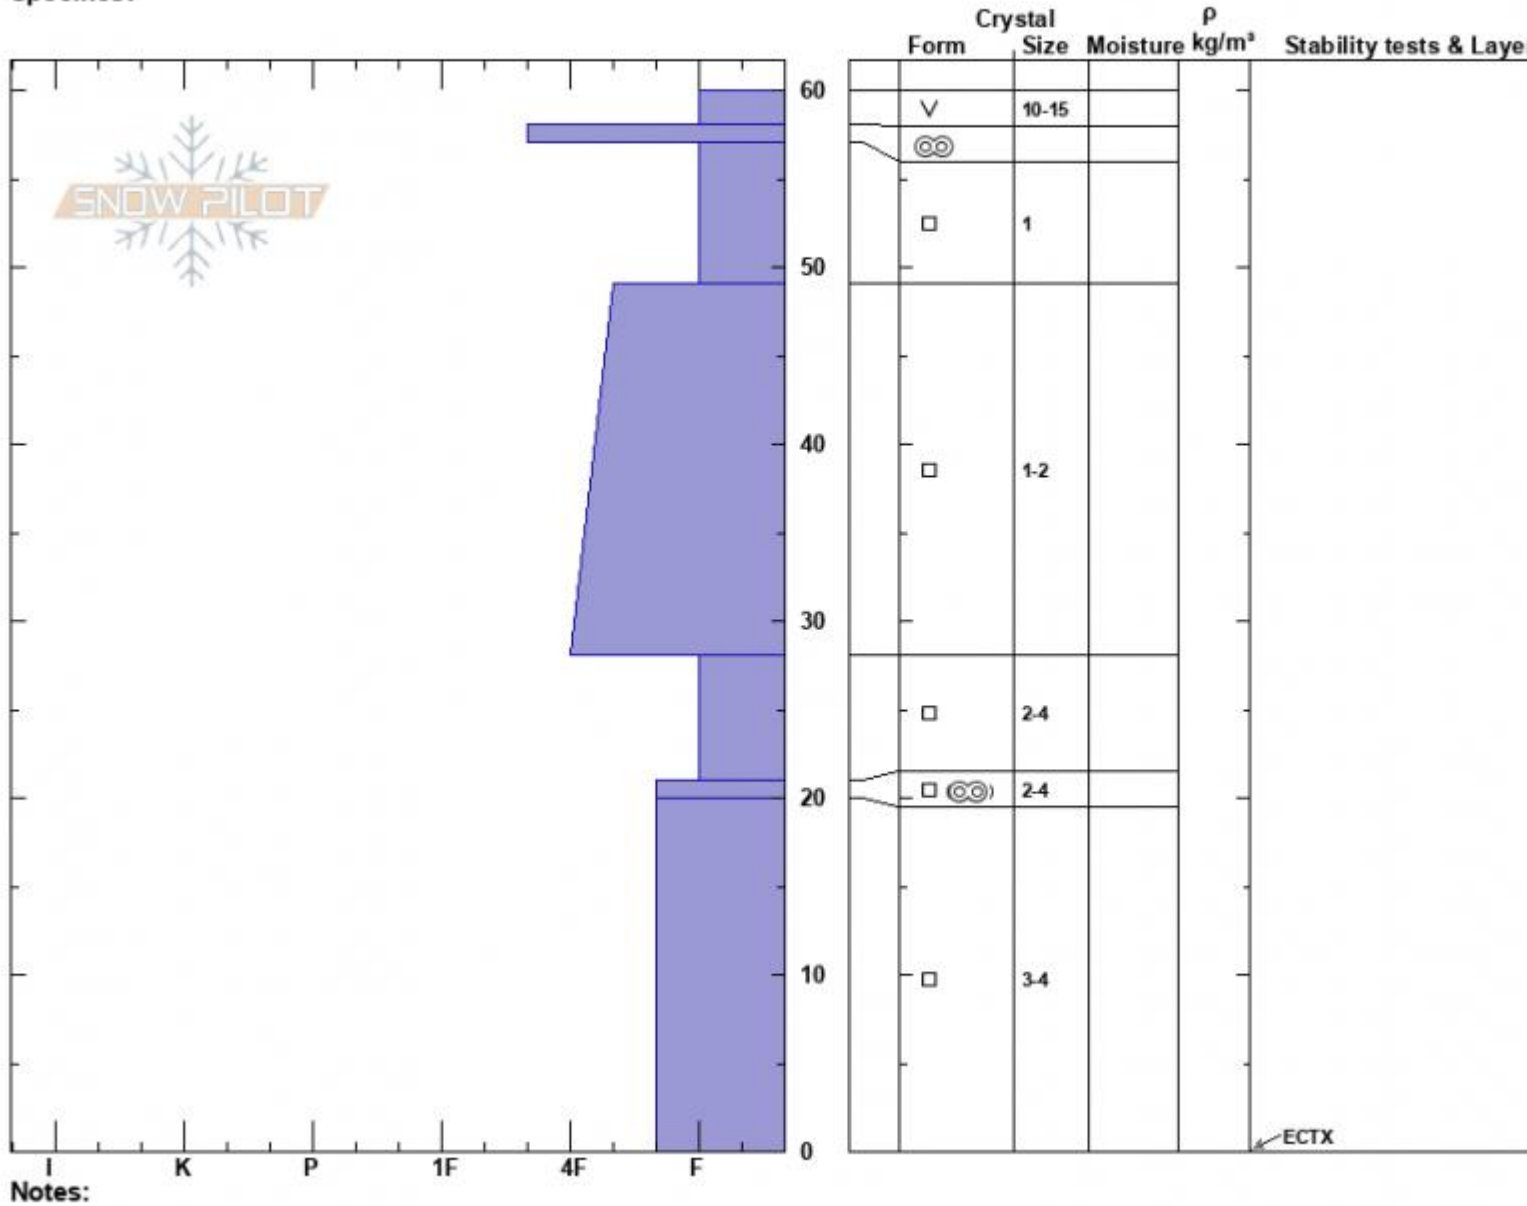

Wilderness Boundary  
 Madison Range-S  
 MT  
 Elevation: 8850 ft  
 Aspect: 250°  
 Specifics:

Zach Peterson  
 01/03/2024 - 12:00pm  
 Co-ord: 44.97676N, -111.35955W  
 Slope Angle: 26°  
 Wind Loading: no

Stability: Good  
 Air Temperature:  
 Sky Cover: FEW  
 Precipitation: NO  
 Wind: W Calm

HS:60  
 Layer Notes:  
 28-21cm: Problematic layer

Advisory Region  
 Southern Madison  
 Longitude  
 -111.27W  
 Latitude  
 45.06N  
 Southern Madison, 2024-01-03