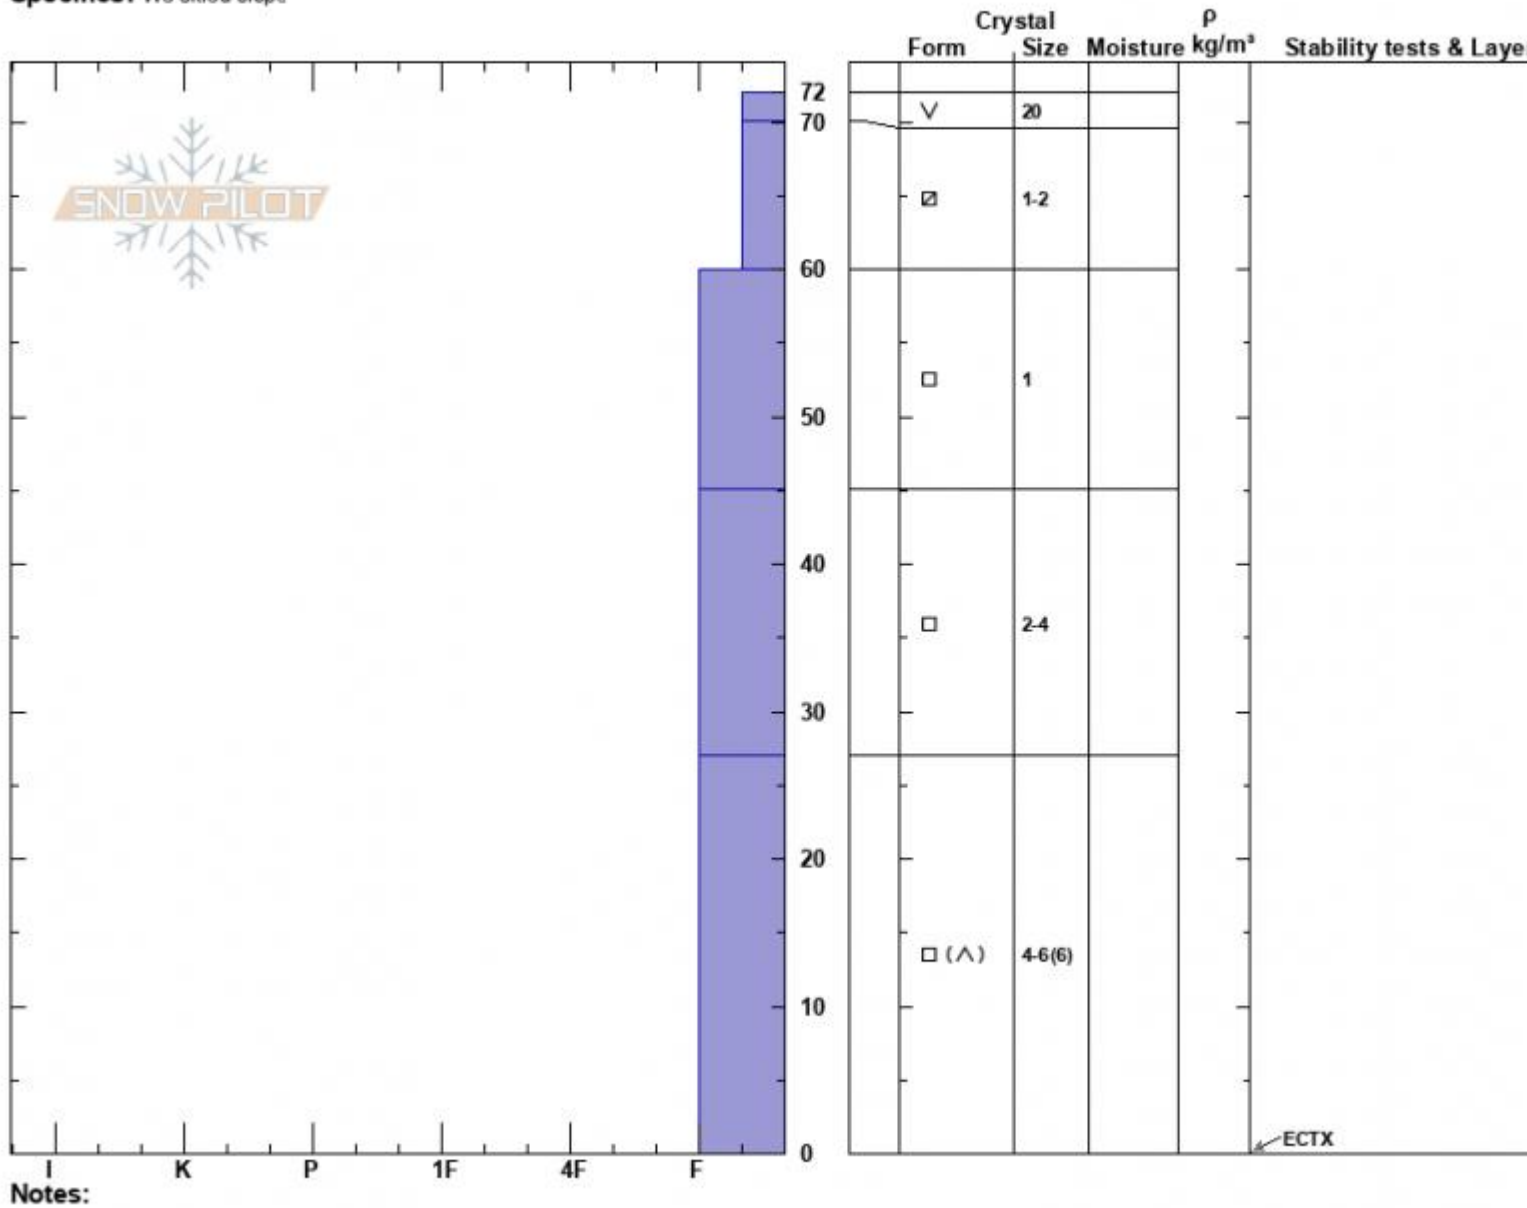

Bacon Rind Meadow
 Madison Range-S
 MT
 Elevation: 8850 ft
 Aspect: 80°
 Specifics: We skied slope

Dave Zinn
 01/02/2024 - 11:15am
 Co-ord: 44.96977N, -111.09560W
 Slope Angle: 25°
 Wind Loading: no

Stability: Very Good
 Air Temperature:
 Sky Cover: BKN
 Precipitation: NO
 Wind: Calm

HS:72
 PF:70
 Layer Notes:

Advisory Region
 Southern Madison
 Longitude
 -111.10W
 Latitude
 44.96N
 Southern Madison, 2024-01-02