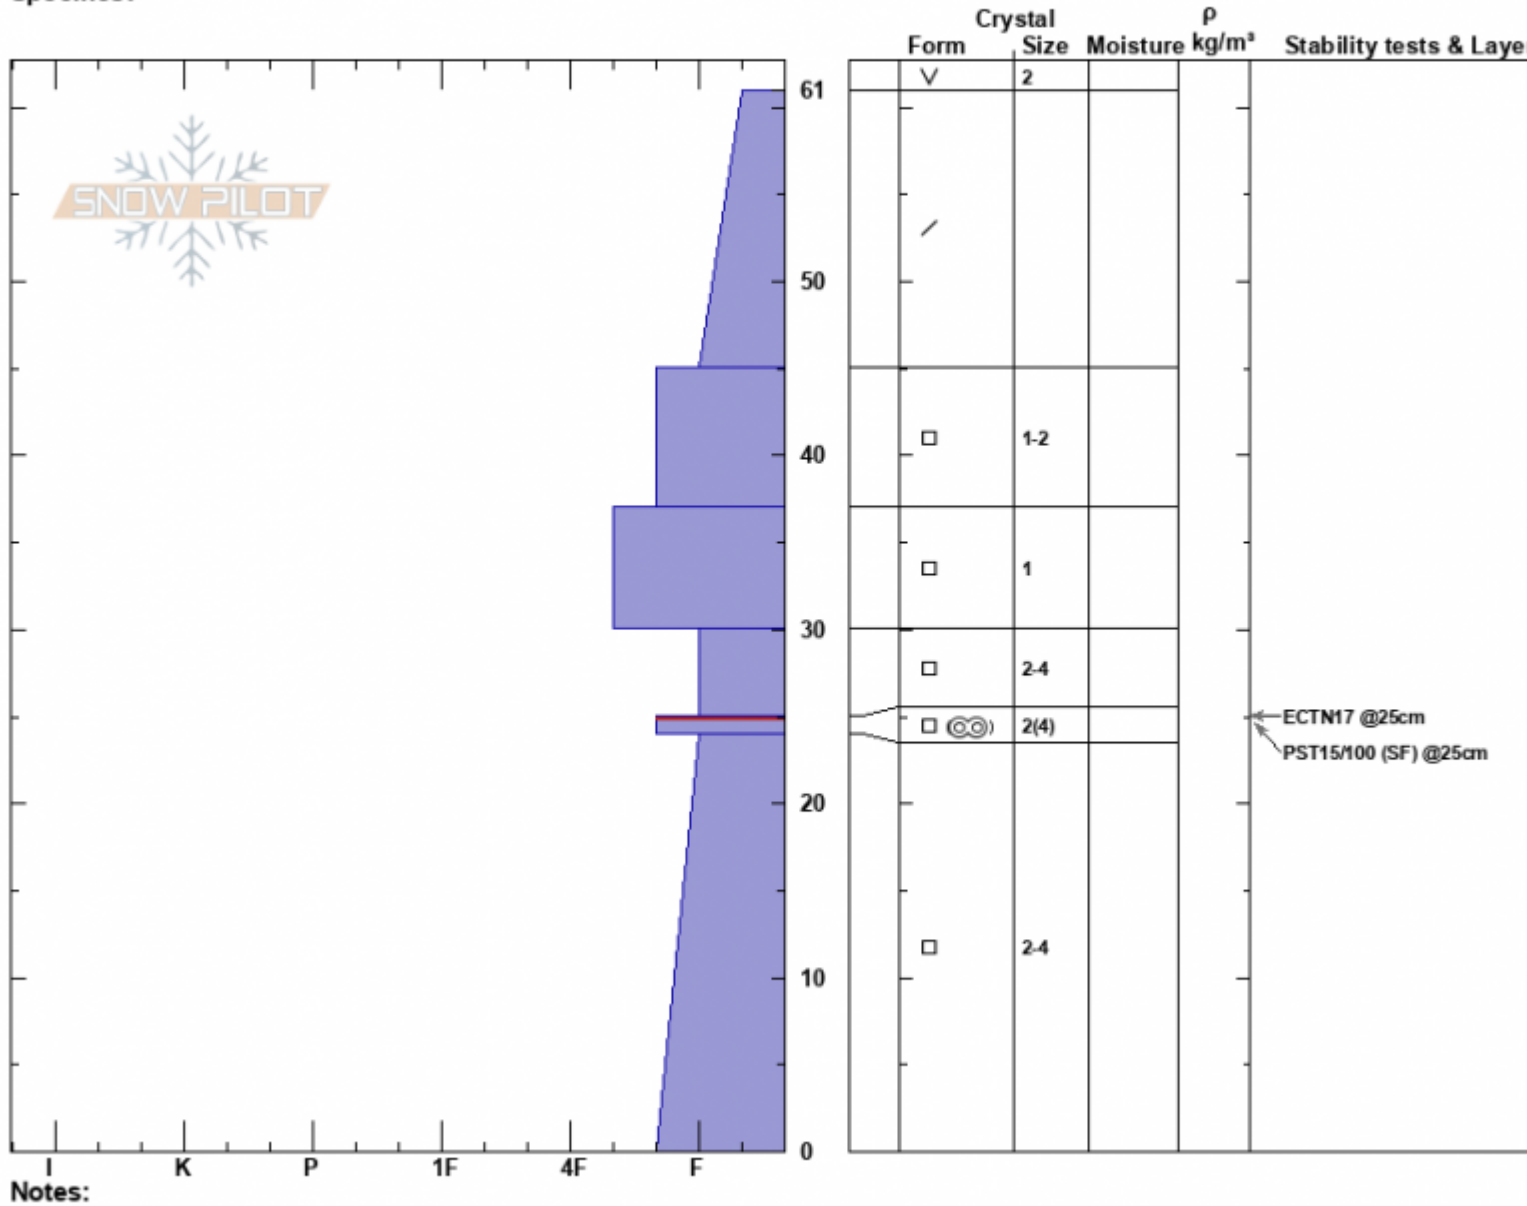

Pika Point  
 Madison Range-S  
 MT  
 Elevation: 9450 ft  
 Aspect: 120°  
 Specifics:

Doug Chabot-Admin  
 12/27/2023 - 11:15am  
 Co-ord: 44.97614N, -111.31316W  
 Slope Angle: 22°  
 Wind Loading:

Stability: Good  
 Air Temperature:  
 Sky Cover: CLR  
 Precipitation: NO  
 Wind:

HS:61  
 Layer Notes:  
 25-24cm: Problematic layer

Advisory Region  
 Southern Madison  
 Longitude  
 -111.31W  
 Latitude  
 44.97N  
 Southern Madison, 2023-12-28