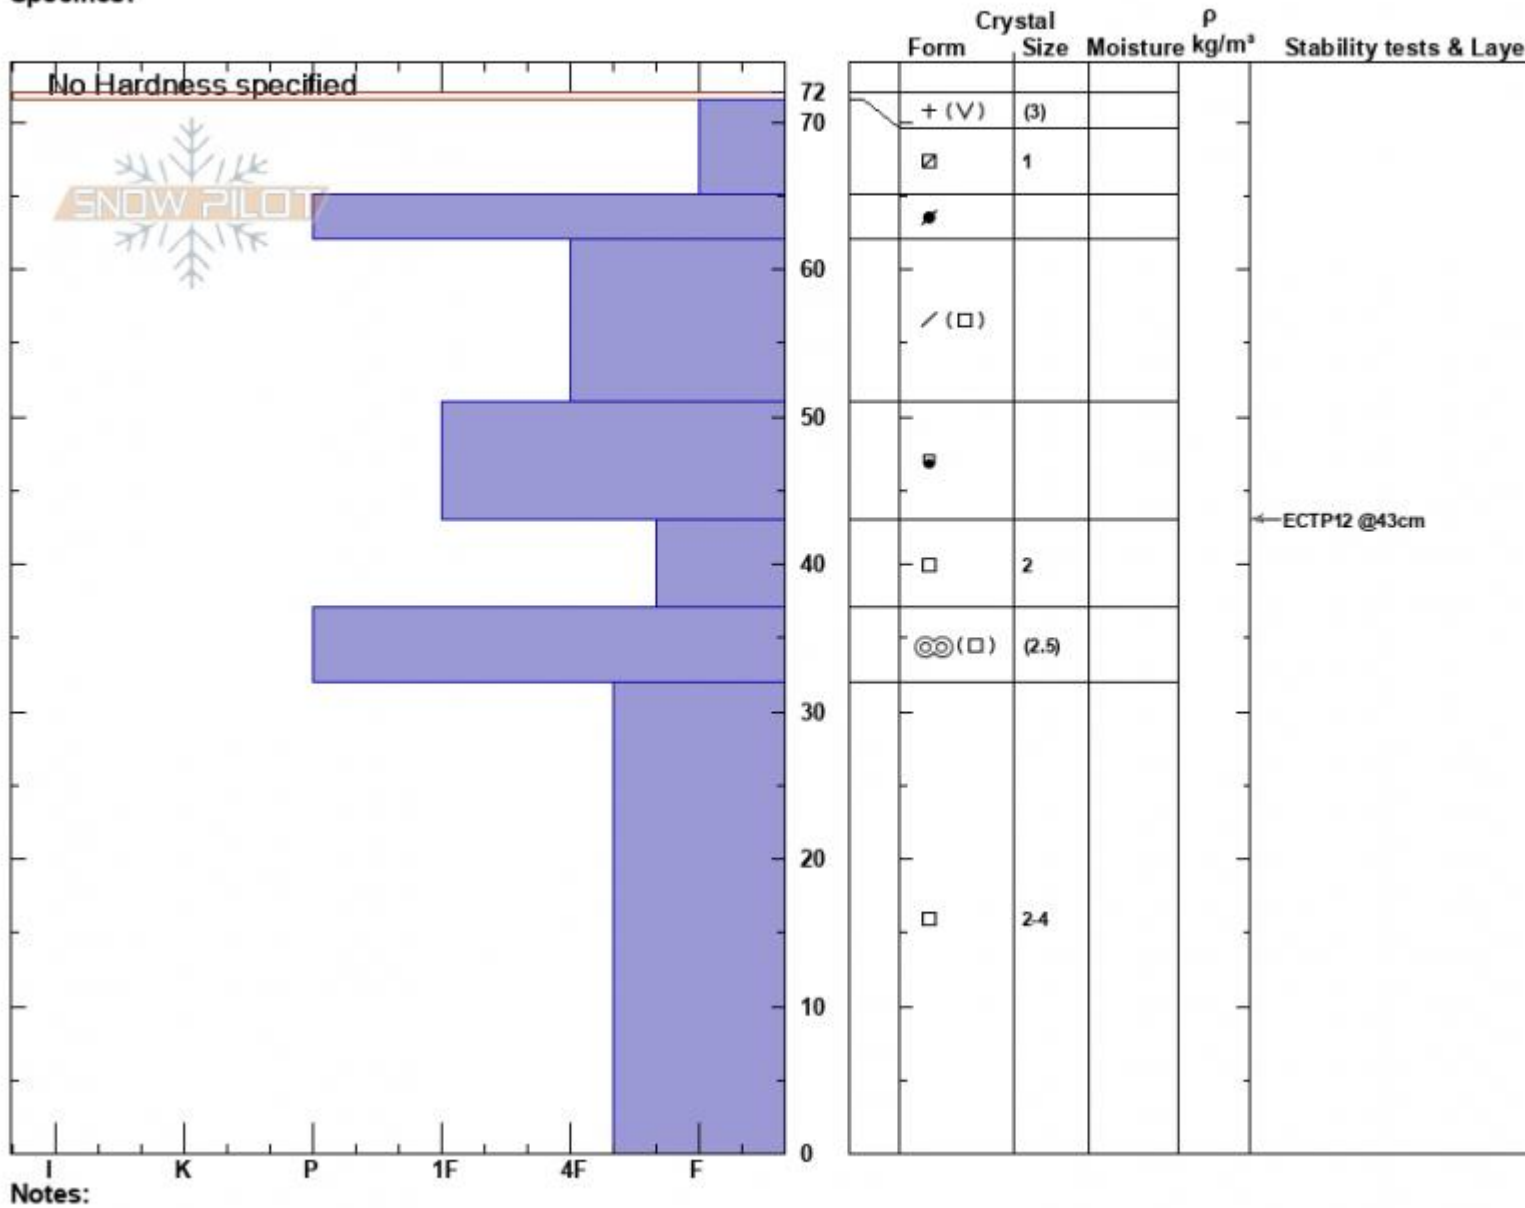

Tepee Boundary S
 Madison Range-S
 MT
 Elevation: 9600 ft
 Aspect: 171°
 Specifics:

Zach Peterson
 12/22/2023 - 1:00pm
 Co-ord: 44.91395N, -111.18864W
 Slope Angle: 15°
 Wind Loading: previous

Stability: Poor
 Air Temperature:
 Sky Cover: BKN
 Precipitation: S-1
 Wind: SW Moderate

HS:72
 Layer Notes:
 43-37cm: Problematic layer

Advisory Region
 Southern Madison
 Longitude
 -111.19W
 Latitude
 44.90N
 Southern Madison, 2023-12-22