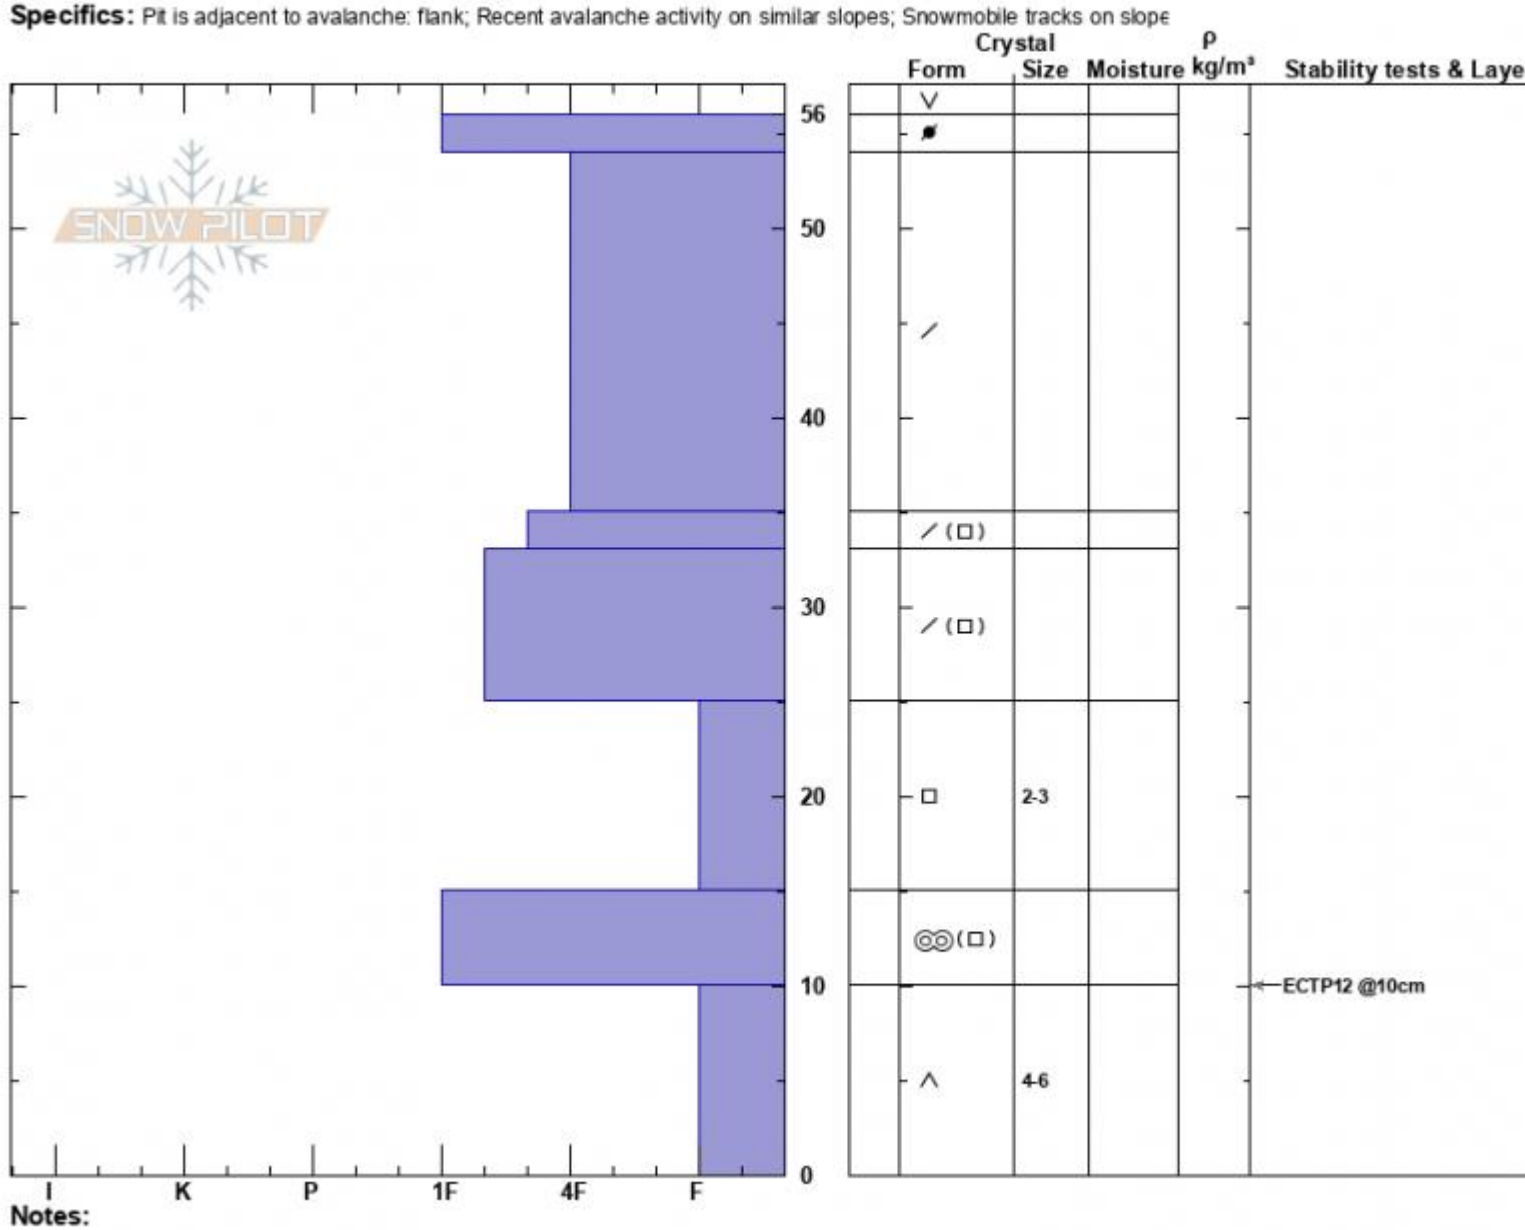

Muddy-Bear Divide  
 Madison Range-N  
 MT  
 Elevation: 9400 ft  
 Aspect: 80°  
 Specifics: Pit is adjacent to avalanche: flank; Recent avalanche activity on similar slopes; Snowmobile tracks on slope

Ian Hoyer  
 12/19/2023 - 12:00pm  
 Co-ord: 45.18512N, -111.45623W  
 Slope Angle: 34°  
 Wind Loading: no

Stability: Fair  
 Air Temperature:  
 Sky Cover: BKN  
 Precipitation: NO  
 Wind: Calm

HS:56  
 PF:55  
 Layer Notes:  
 25-15cm: Problematic layer

Advisory Region  
 Northern Madison  
 Longitude  
 -111.38W  
 Latitude  
 45.17N

**Avalanche Details:** [Snowmobile Triggered Avalanche on Buck Ridge](#)  
 Northern Madison, 2023-12-19