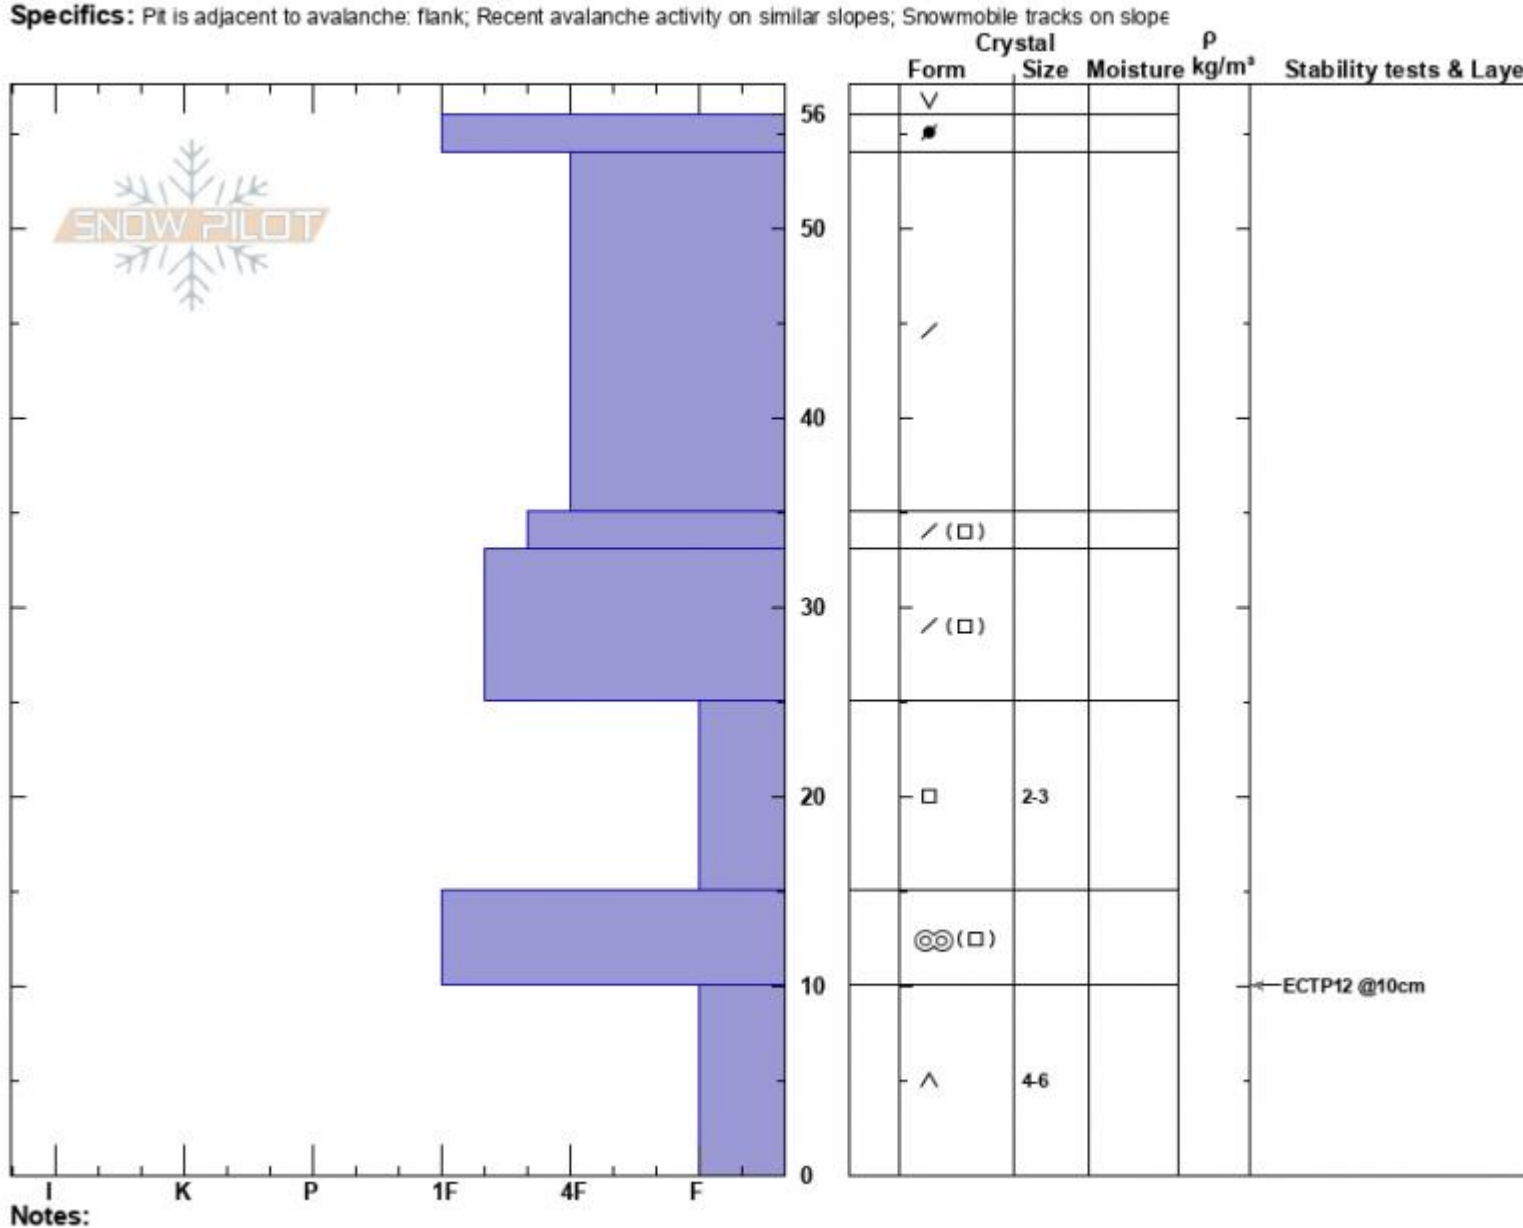

Muddy-Bear Divide
 Madison Range-N
 MT
 Elevation: 9400 ft
 Aspect: 80°
 Specifics: Pit is adjacent to avalanche: flank; Recent avalanche activity on similar slopes; Snowmobile tracks on slope

Ian Hoyer
 12/19/2023 - 12:00pm
 Co-ord: 45.18512N, -111.45623W
 Slope Angle: 34°
 Wind Loading: no

Stability: Fair
 Air Temperature:
 Sky Cover: BKN
 Precipitation: NO
 Wind: Calm

HS:56
 PF:55
 Layer Notes:
 25-15cm: Problematic layer

Advisory Region
 Northern Madison
 Longitude
 -111.38W
 Latitude
 45.17N